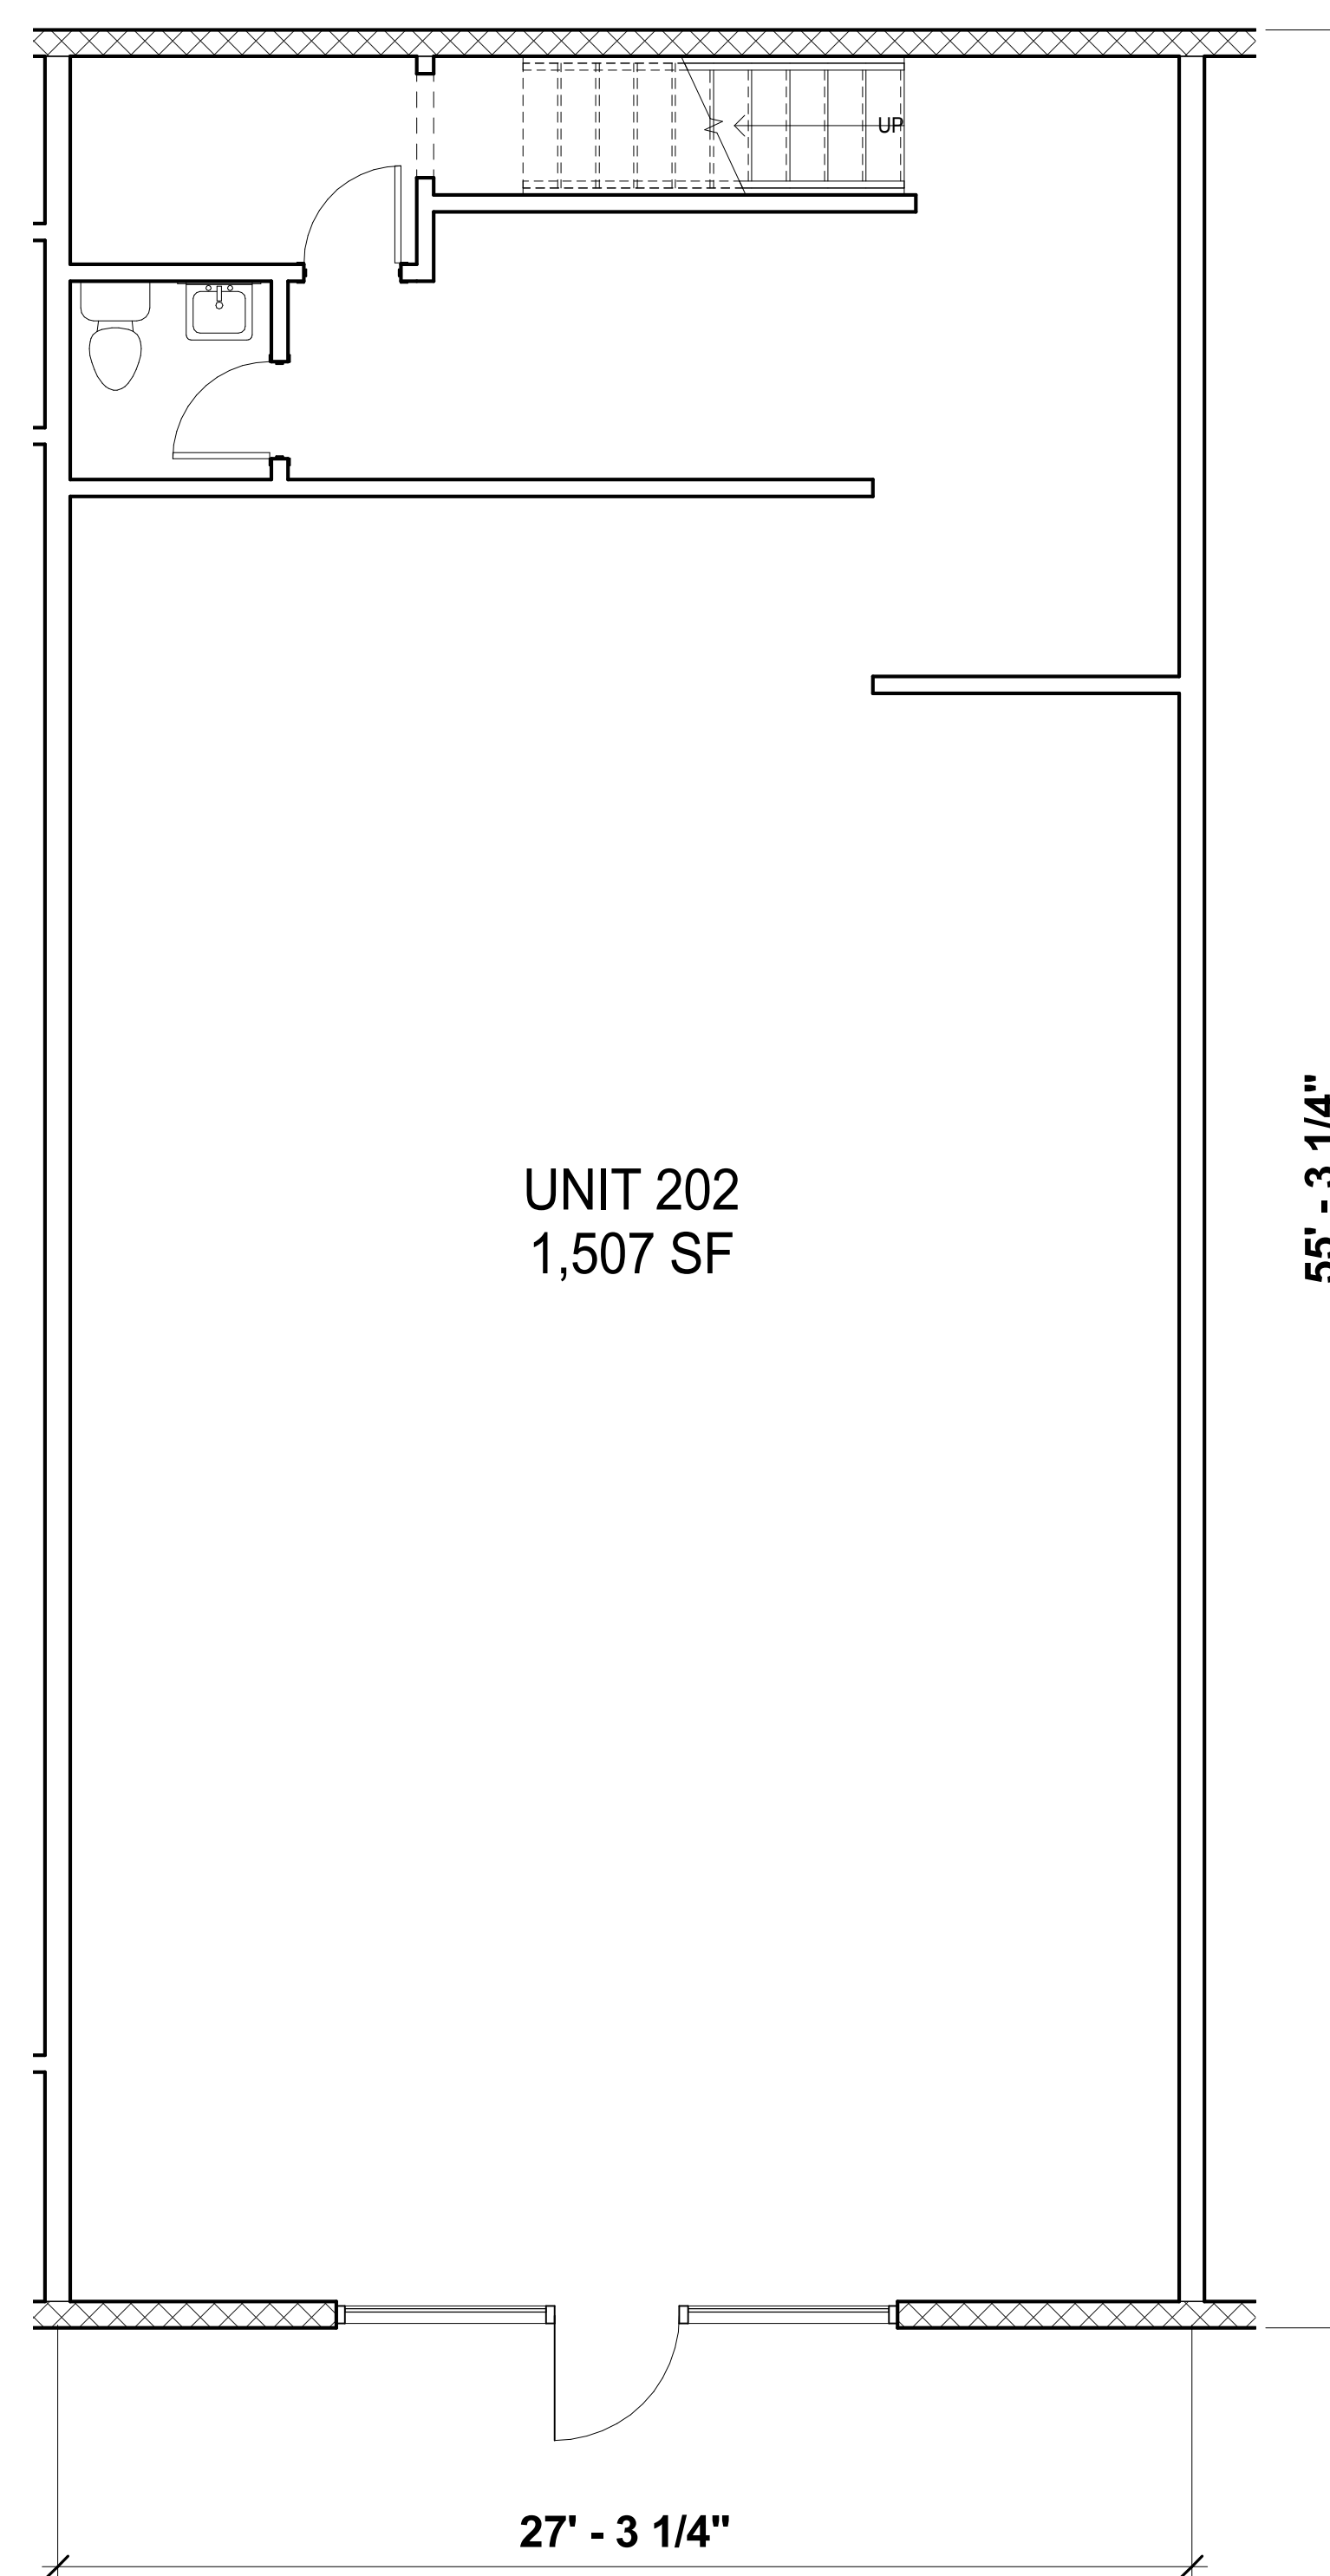

Five D Contractors, Inc.  
 7708 Rathlin Court Charlotte, NC 28270  
 T: 704.900.3004 F: 704.919.5919  
 www.fivedcontractors.com

UNIT 202  
 1,507 SF

55' - 3 1/4"

27' - 3 1/4"

① 202 LEASE OUTLINE DRAWING  
 1/4" = 1'-0"