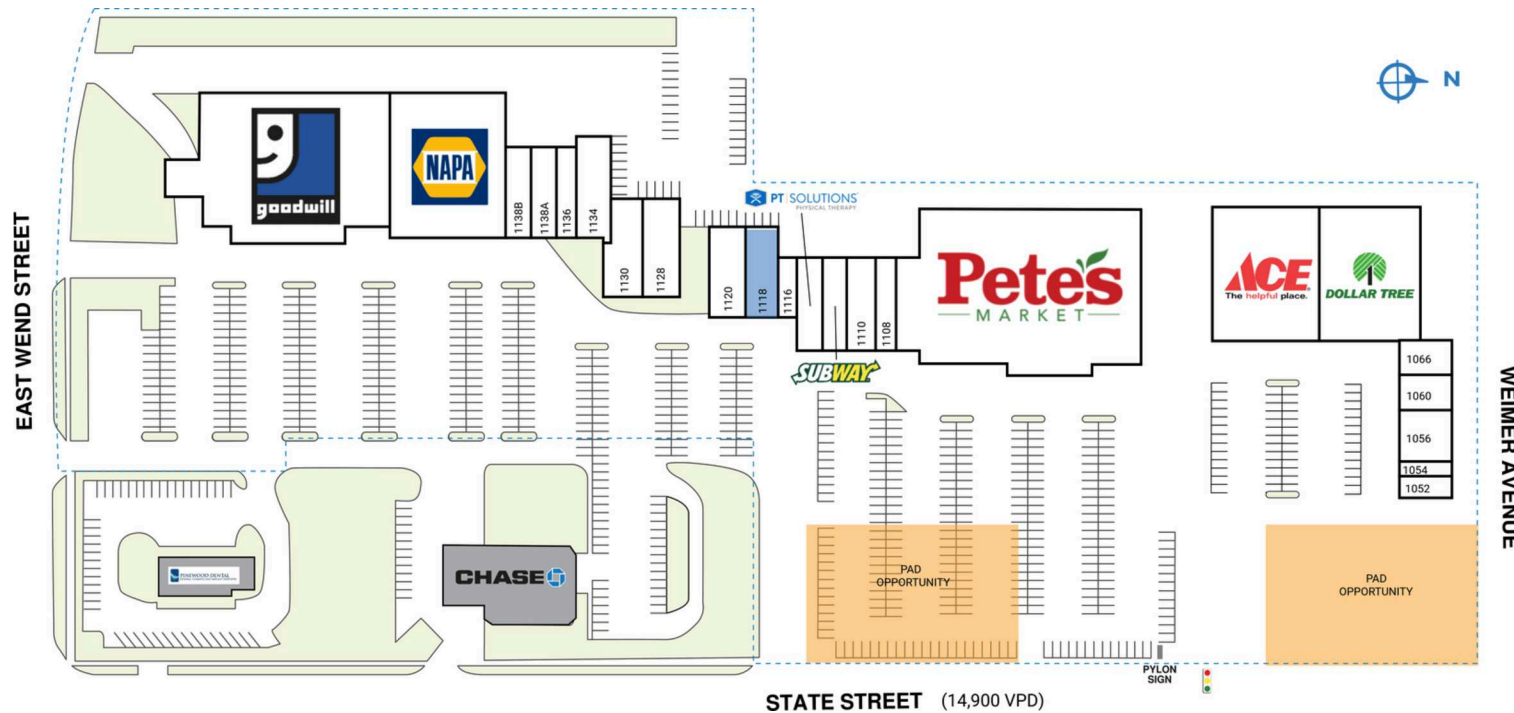

LEMONT PLAZA

1100 State Street | Lemont, IL 60439

SPACE	TENANT	SQ. FT.		SQ. FT.		SQ. FT.
1052	Lemont Nutrition	787 SF	1108 Master Cuts	1,604 SF	1130 Rustic Knead	2,881 SF
1054	Lemont Currency Exchange	827 SF	1110 Gorditas Mi Ranchito	1,604 SF	1134 Lina Embroidery	2,724 SF
1056	Treadfit	1,648 SF	1112 Subway	1,604 SF	1136 T-U.S.A. Martial Arts	2,400 SF
1060	Eyes on Lemont	1,598 SF	1114 PT Solutions Physical Therapy	2,080 SF	1138A Q Restaurant	1,247 SF
1066	Dotty's	1,625 SF	1116 Lia P Gluten Free Bakery & Production	1,200 SF	1138B Sai Eyebrow Threading Salon	1,153 SF
1096A	Ace Hardware	10,963 SF	1118 COMING AVAILABLE	2,400 SF	1140 NAPA Auto Parts	13,000 SF
1096B	Dollar Tree	10,464 SF	1120 Magic Nails	2,480 SF	1146 Goodwill	21,300 SF
1100	Pete's Fresh Market	31,222 SF	1128 Lemont Liquor	2,202 SF	TOTAL SQ. FT.	119,013

SITE LEGEND

- Available
- Occupied
- Leased (not occupied)
- Owned by Others
- Site Boundary

DISCLAIMER - This site plan is for general information purposes only and is not intended to constitute representations and warranties by Landlord as to the ownership of the real property depicted herein or the identity or nature of any occupants thereof.