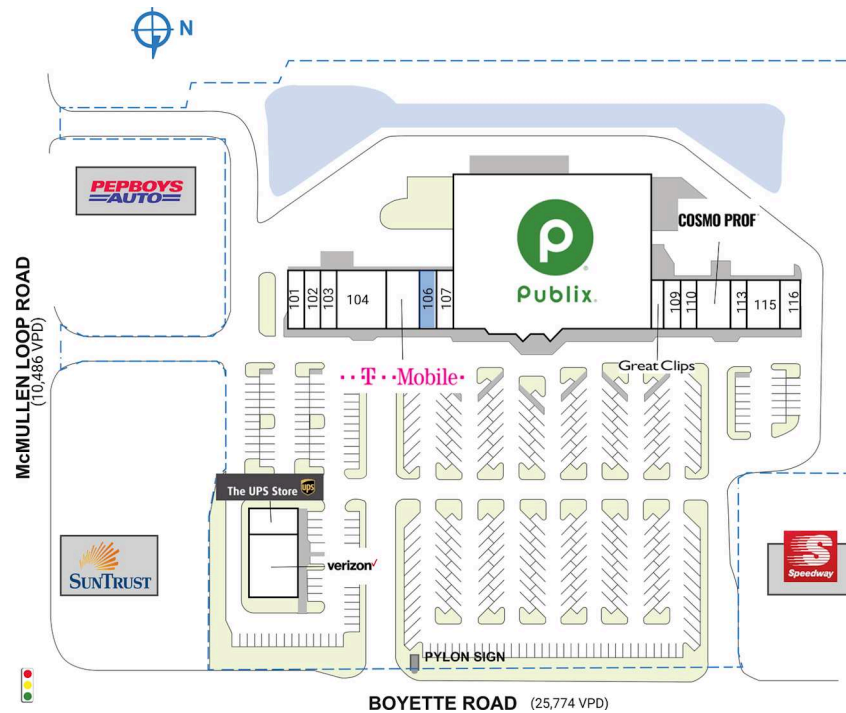

# GOOLSBY POINTE

11539-11709 Boyette Road | Riverview, FL 33569

SPACE	TENANT	SQ. FT.	106	COMING AVAILABLE	1,400 SF	116	Vape-Ology	1,200 SF
095	Publix	44,265 SF	107	Kenny's Liquors	1,400 SF	117	The UPS Store	1,240 SF
101	Sage Cleaners	1,400 SF	108	Great Clips	1,200 SF	118	Verizon	5,220 SF
102	Chai Yo Thai Cuisine	1,400 SF	109	China Park Restaurant	1,200 SF	<b>TOTAL SQ. FT.</b>		<b>75,525</b>
103	Smile Design Dentistry	1,400 SF	110	Sun Hill Optical	1,200 SF			
104	Luco Salon	4,200 SF	112	CosmoProf	2,400 SF			
105	T-Mobile	2,800 SF	113	Pizza Vola Italian Express	1,200 SF			
			115	Venus Nail Spa by Julie	2,400 SF			

**SITE LEGEND**

- Available
- Occupied
- Leased (not occupied)
- Owned by Others
- Site Boundary

DISCLAIMER - This site plan is for general information purposes only and is not intended to constitute representations and warranties by Landlord as to the ownership of the real property depicted herein or the identity or nature of any occupants thereof.