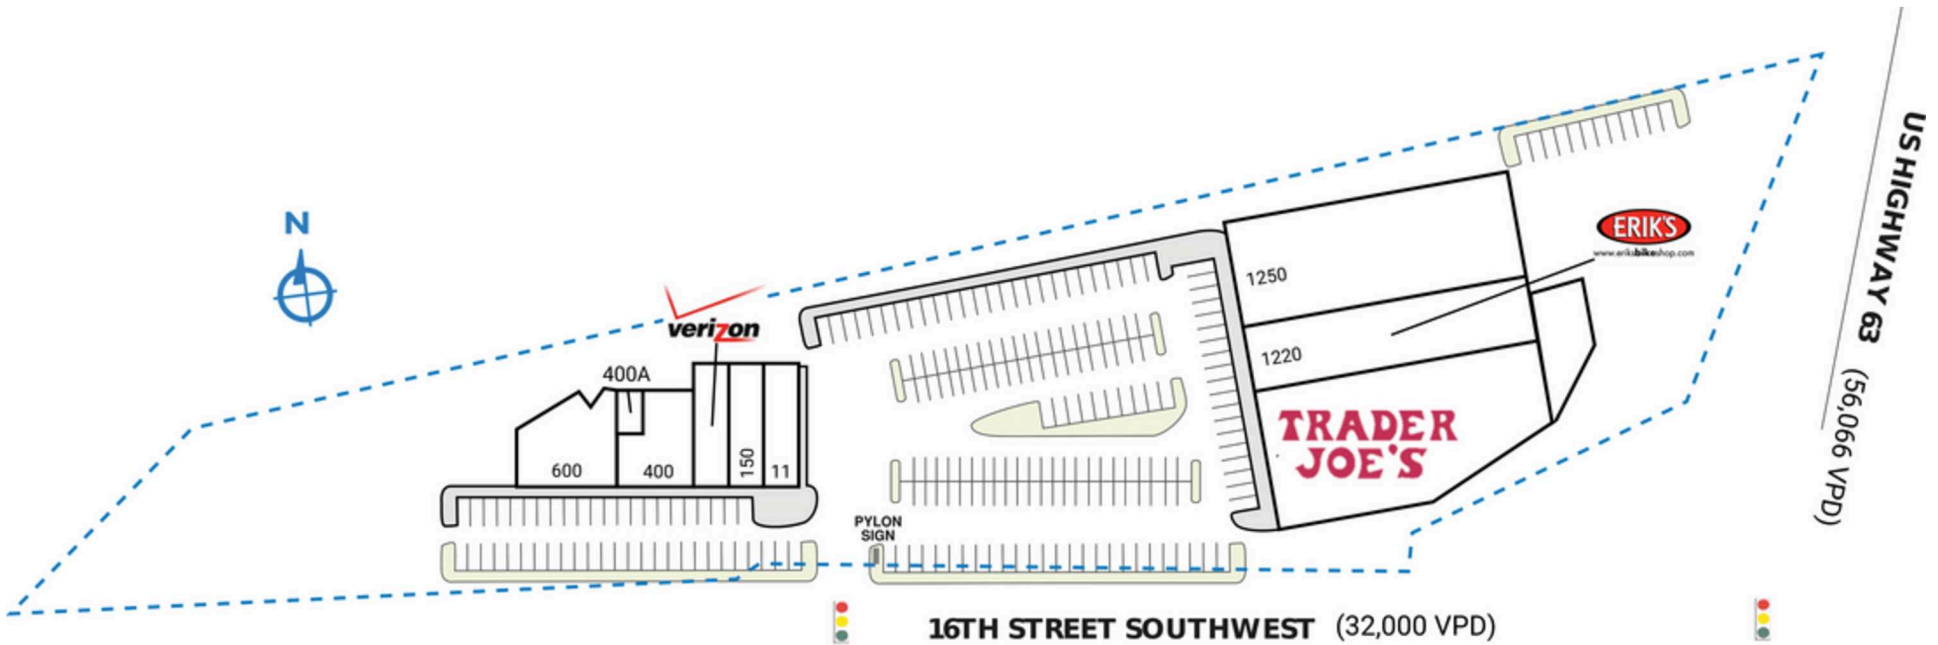

APACHE SHOPPES

1200 16th Street SW | Rochester, MN 55902

SPACE	TENANT	SQ. FT.		SQ. FT.		SQ. FT.
11	Lasker Jewelers	3,000 SF	400 UC Nails	1,232 SF	1220 Erik's Bike Shop	7,950 SF
150	TerraLoco Running & Yoga	3,775 SF	400A Hot Chip Burger Bar (Storage)	142 SF	1250 Sierra Trading Company	18,540 SF
200	Verizon Wireless	2,890 SF	600 Hot Chip Burger Bar	4,002 SF	TOTAL SQ. FT.	57,491
			1200 Trader Joe's	15,960 SF		

SITE LEGEND

- Available
- Occupied
- Leased (not occupied)
- Owned by Others
- Site Boundary

DISCLAIMER - This site plan is for general information purposes only and is not intended to constitute representations and warranties by Landlord as to the ownership of the real property depicted herein or the identity or nature of any occupants thereof.