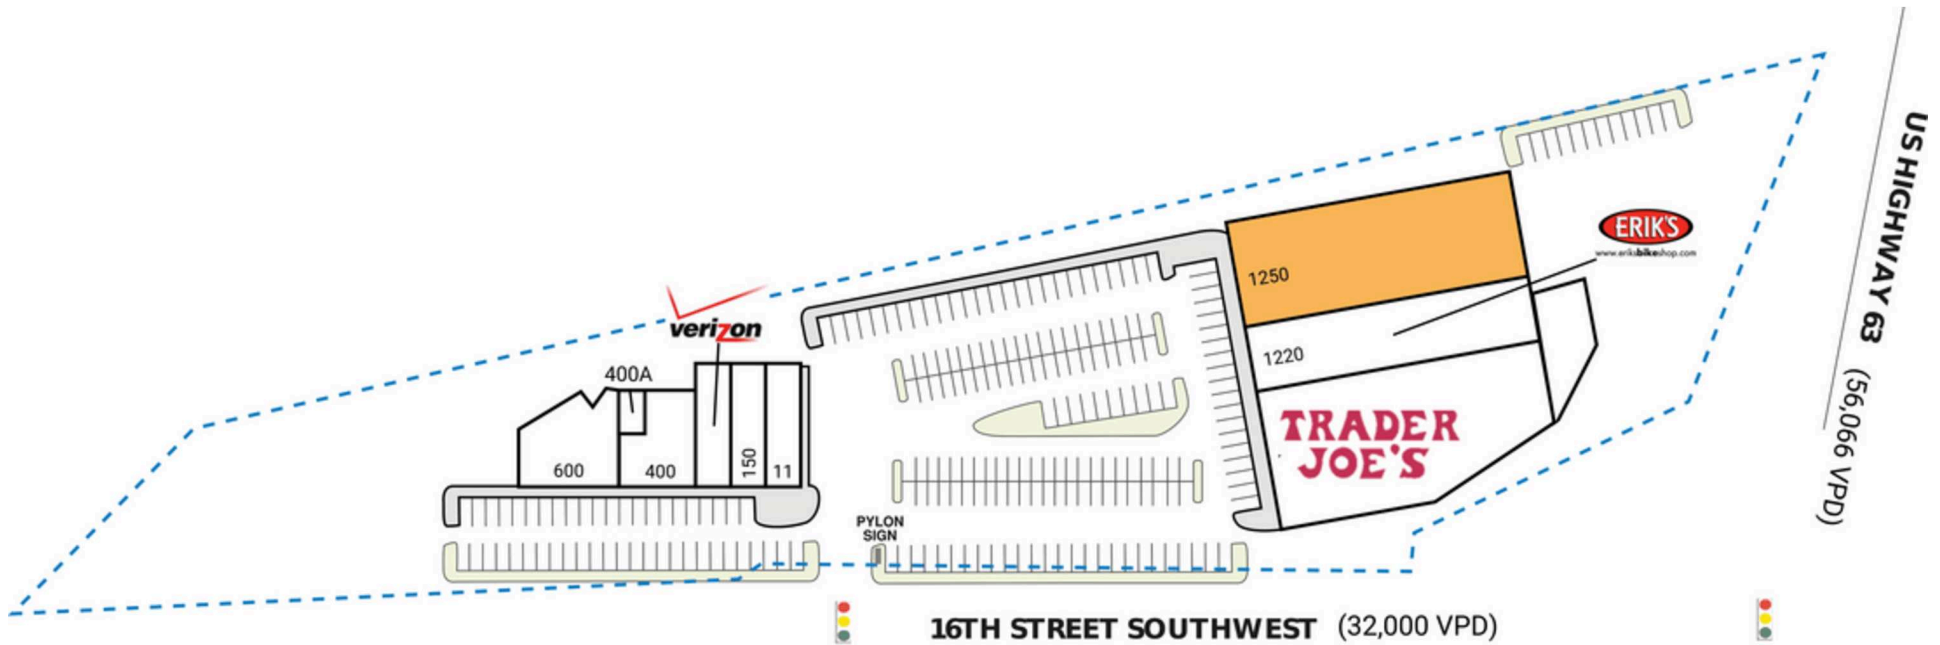

APACHE SHOPPES

1200 16th Street SW | Rochester, MN 55902

SPACE	TENANT	SQ. FT.				
11	Lasker Jewelers	3,000 SF	400 UC Nails	1,232 SF	1220 Erik's Bike Shop	7,950 SF
150	TerraLoco Running & Yoga	3,775 SF	400A Hot Chip Burger Bar (Storage)	142 SF	1250 AVAILABLE	18,540 SF
200	Verizon Wireless	2,890 SF	600 Hot Chip Burger Bar	4,002 SF	TOTAL SQ. FT.	57,491
			1200 Trader Joe's	15,960 SF		

SITE LEGEND

- Available
- Occupied
- Leased (not occupied)
- Owned by Others
- Site Boundary

DISCLAIMER - This site plan is for general information purposes only and is not intended to constitute representations and warranties by Landlord as to the ownership of the real property depicted herein or the identity or nature of any occupants thereof.