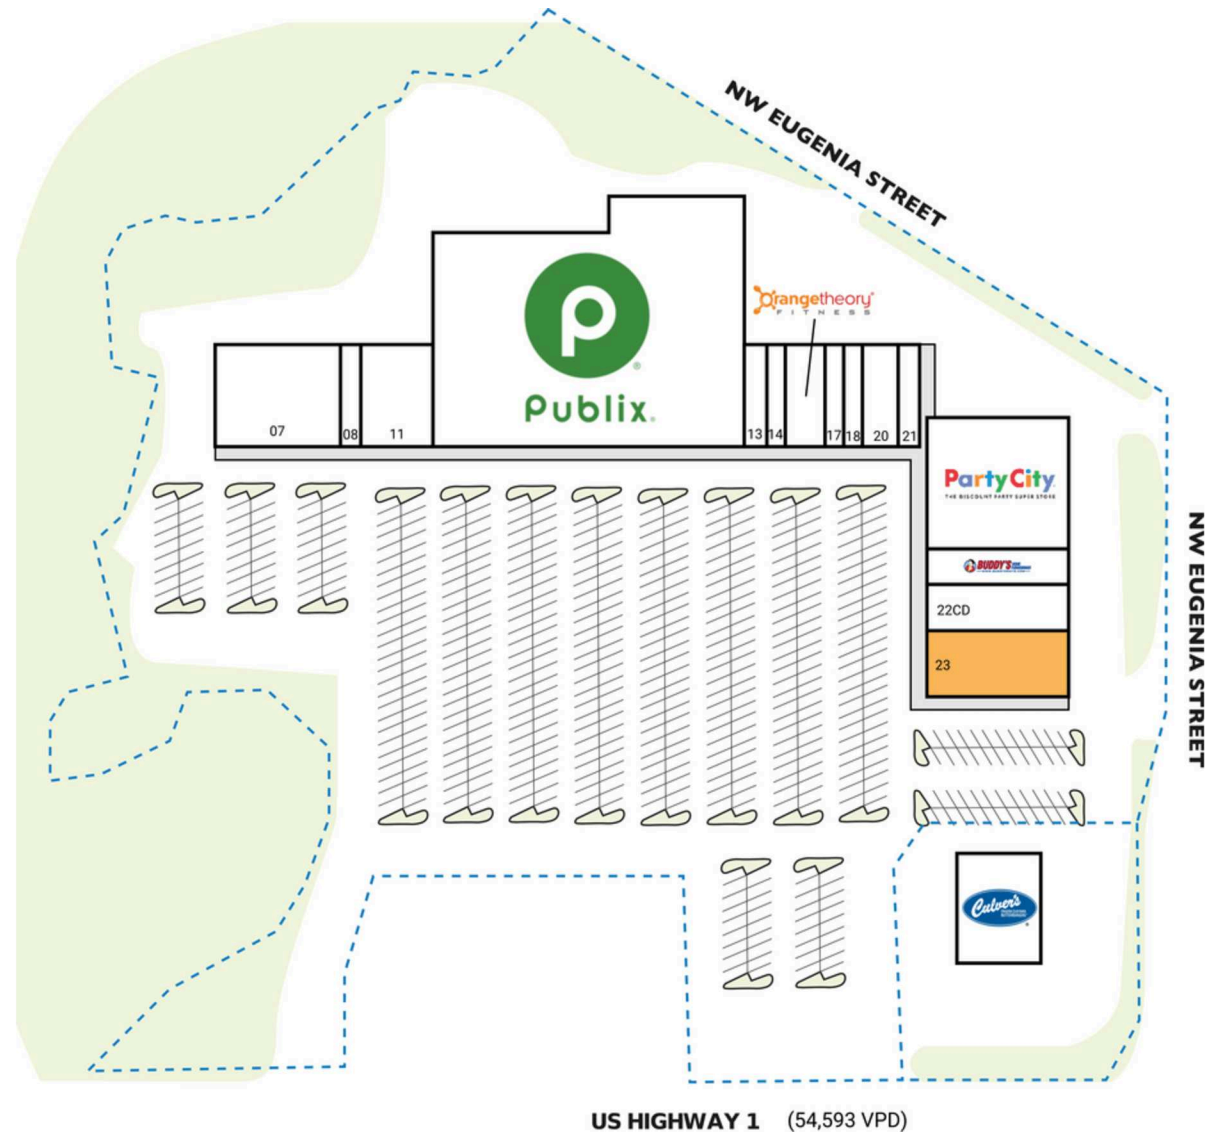

TOWN CENTER AT JENSEN BEACH

4163 NW Federal Highway | Jensen Beach, FL 34957

SPACE	TENANT	SQ. FT.
OUT2	Culver's	4,400 SF
07	Parent's Choice Preschool	8,750 SF
08	China Kitchen	1,050 SF
11	All Partners Network	3,850 SF
12	Publix	51,420 SF
13	Virginia's Hair Salon	1,050 SF
14	Certified Doodle	1,074 SF
16	Orangetheory Fitness	2,790 SF
17	Nail Trust	1,050 SF
18	Elite Hearing Centers of America	1,050 SF
20	Schwerer Dental Care	2,450 SF
21	Coastal Animal Hospital	1,400 SF
22A	Party City	12,400 SF
22B	Buddy's Home Furnishings	3,608 SF
22CD	ABA Centers of Florida	5,707 SF
23	AVAILABLE	7,277 SF
TOTAL SQ. FT.		109,326

SITE LEGEND	
 Available	 Occupied
 Leased (not occupied)	 Owned by Others
 Site Boundary	

DISCLAIMER - This site plan is for general information purposes only and is not intended to constitute representations and warranties by Landlord as to the ownership of the real property depicted herein or the identity or nature of any occupants thereof.