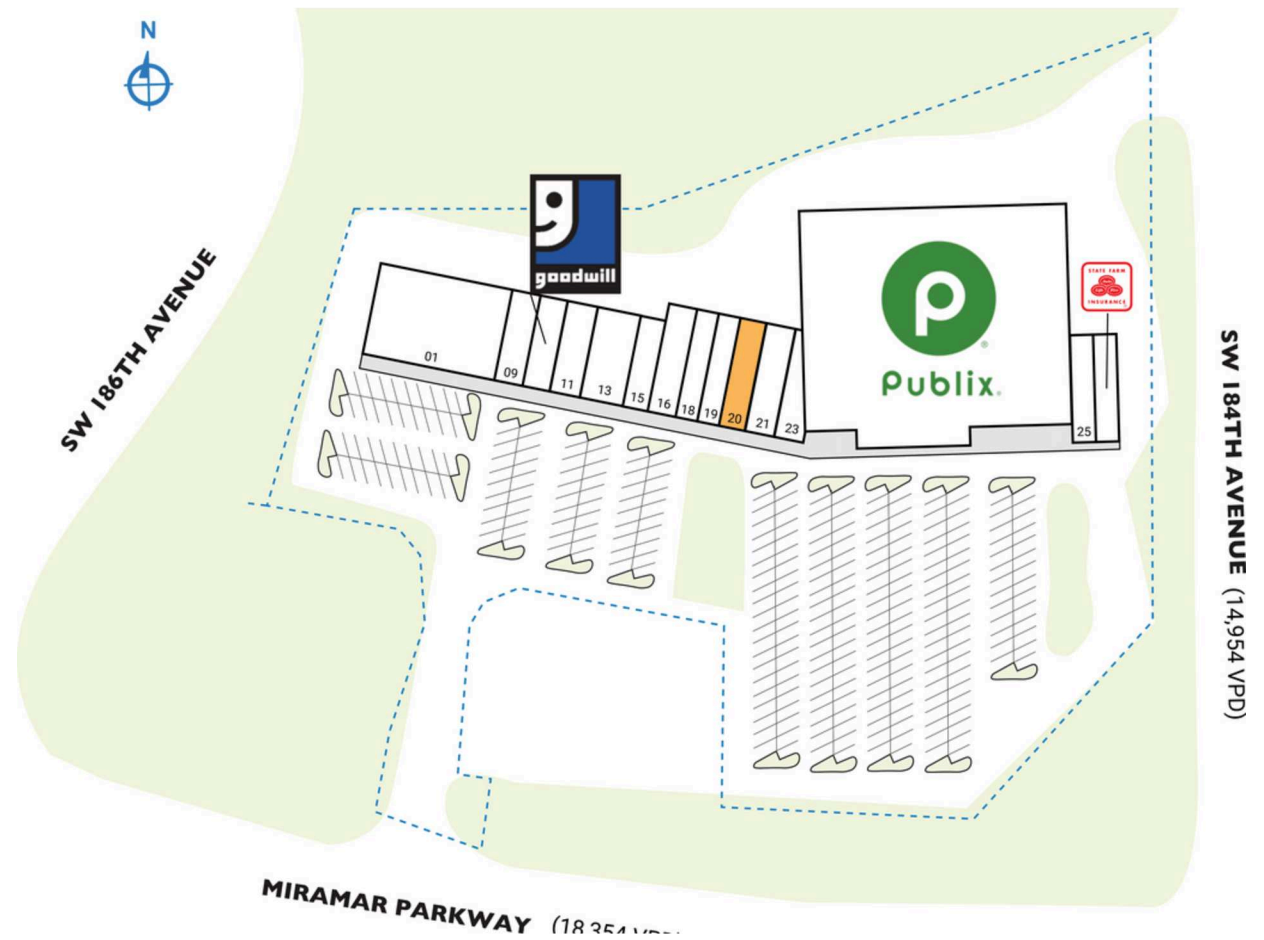

SHOPS AT SUNSET LAKES

18401-18499 Miramar Parkway | Miramar, FL 33029

SPACE	TENANT	SQ. FT.
01	Small World Montessori Method School	8,400 SF
09	China I	900 SF
10	Goodwill	1,200 SF
11	Kick Zone	1,200 SF
13	Sunset Lakes Animal Clinic	2,100 SF
15	Lovely Nails	900 SF
16	Sedation Dental Spa	2,100 SF
18	The Tutoring Center	1,050 SF
19	Matteli's Pizza	1,143 SF
20	AVAILABLE	1,122 SF
21	Sushi Sake	2,450 SF
23	Kari Kleaners	1,486 SF
24	Publix	44,123 SF
25	CutzPro	1,050 SF
26	State Farm Insurance	1,050 SF
TOTAL SQ. FT.		70,274

SITE LEGEND	
 Available	 Occupied
 Leased (not occupied)	 Owned by Others
 Site Boundary	

DISCLAIMER - This site plan is for general information purposes only and is not intended to constitute representations and warranties by Landlord as to the ownership of the real property depicted herein or the identity or nature of any occupants thereof.