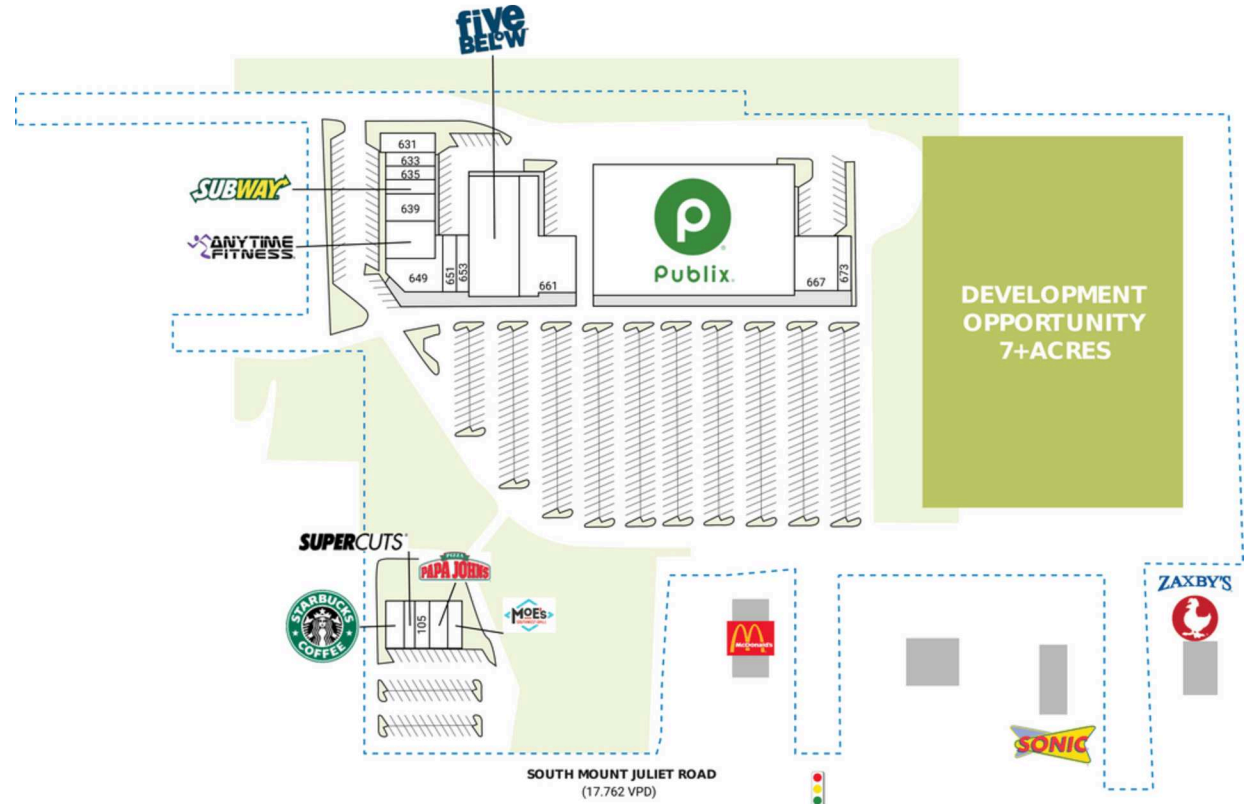

PROVIDENCE COMMONS

631 S. Mt. Juliet Road | Mt. Juliet, TN 37122

SPACE	TENANT	SQ. FT.
101	Starbucks	1,938 SF
103	Supercuts	1,050 SF
105	No. 1 Chinese	1,329 SF
107	Papa John's Pizza	1,298 SF
109	Moe's Southwest Grill	2,398 SF
631	Southeastern Dental	2,147 SF
633	Pride Cleaners	1,403 SF
635	Farm Bureau Insurance	1,403 SF
637	Subway	1,754 SF
639	Diamond Academy of Dance	2,455 SF
645	Anytime Fitness	4,396 SF
649	Mori Mori	3,134 SF
651	PostalAnnex	1,603 SF
653	Nails 1st	1,600 SF
655	Five Below	12,287 SF
661	Salons by JC	9,306 SF
665	Publix	54,340 SF
667	Precision Eye Care	5,079 SF
673	Domino's	1,217 SF
TOTAL SQ. FT.		110,137

SITE LEGEND

Available	Occupied
Leased (not occupied)	Owned by Others
Site Boundary	

DISCLAIMER - This site plan is for general information purposes only and is not intended to constitute representations and warranties by Landlord as to the ownership of the real property depicted herein or the identity or nature of any occupants thereof.