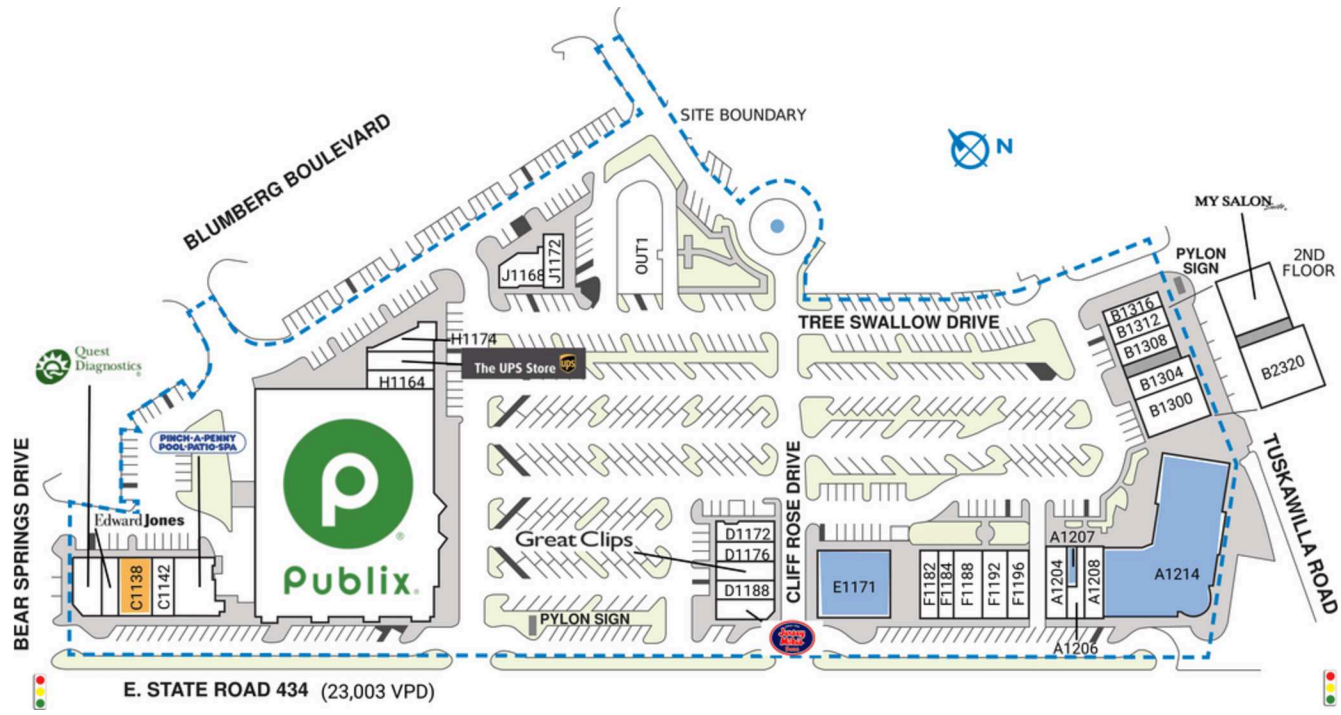

WINTER SPRINGS TOWN CENTER

1160 E. State Road 434 | Winter Springs, FL 32708

SPACE	TENANT	SQ. FT.
A1204	Huey Magoo's	2,060 SF
A1206	TruEar	1,352 SF
A1207	COMING AVAILABLE	768 SF
A1208	Tijuana Flats Burrito Company	1,993 SF
A1214	COMING AVAILABLE	12,688 SF
B1300	Vietnamese Restaurant House	2,790 SF
B1304	Foxtail Coffee Co.	1,295 SF
B1308	Chiropractic Spine and Injury P.A.	1,530 SF
B1312	Authentic Church	1,335 SF
B1316	Thirst Teas	965 SF
B2320	Media Force	4,887 SF
B2328	My Salon Suites	4,235 SF
CI1132	Quest Diagnostics	1,699 SF
CI1134	Edward Jones	1,136 SF
CI1138	AVAILABLE	2,180 SF
CI1142	Fabiola Camacho PLLC	1,500 SF
CI1146	Pinch A Penny	2,500 SF
D1172	Red Bug Cleaners	1,159 SF
D1176	Winter Springs Center Nails	1,235 SF
D1182	Great Clips	1,200 SF
D1188	Rachel's Lash and Brow	1,190 SF
D1194	Jersey Mike's Subs	1,200 SF
E1171	COMING AVAILABLE	5,250 SF
F1182	Dragon Vape	1,460 SF
F1184	Boba Garden	1,307 SF
F1188	The Greek Eatery	1,508 SF
F1192	Hawaiian Fluid Art	2,409 SF
F1196	Winter Springs Dentistry	1,400 SF
G1160	Publix	44,271 SF
H1164	Winter Springs Liquors	1,250 SF
H1170	The UPS Store	1,250 SF
H1174	Kava Culture Winter Springs	1,500 SF
J1168	Big City Pizza	1,400 SF
J1172	Sushi Delight and Bowl	1,100 SF
OUT1	Victoria Edward Spa & Wellness Center	2,968 SF
Shad1	CIG Tuskawilla Park	
Shad2	Devon Orlando	
Shad3	Victoria Edward Spa & Wellness Center	
TOTAL SQ. FT.		117,970

SITE LEGEND

- Available
- Occupied
- Leased (not occupied)
- Owned by Others
- Site Boundary

DISCLAIMER - This site plan is for general information purposes only and is not intended to constitute representations and warranties by Landlord as to the ownership of the real property depicted herein or the identity or nature of any occupants thereof.