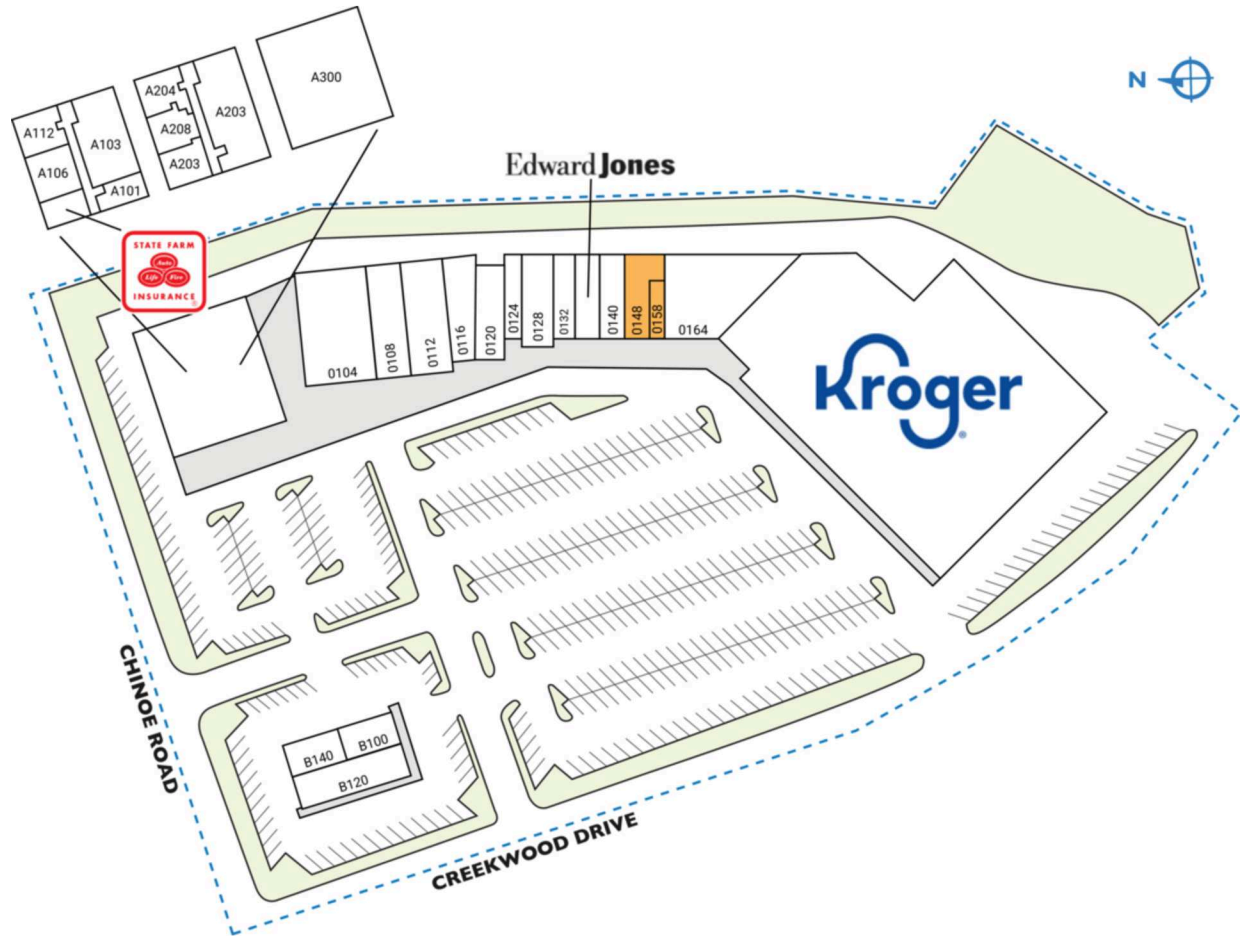

CHINOE CENTER

1060-1070 Chinoe Road | Lexington, KY 40502

SPACE	TENANT	SQ. FT.		SQ. FT.
A100	State Farm Insurance	1,572 SF	0104 El Azteca Mexican Grill	7,042 SF
A101	Right at Home of Lexington	1,064 SF	0108 La Bonne Vie	2,846 SF
A103	Clinical Behavior Analysis	3,488 SF	0112 Lovely Nails & Spa	2,912 SF
A106	Barefoot Yoga Works	1,621 SF	0116 KORT Physical Therapy	2,047 SF
A112	Birchwood Healing Place	1,561 SF	0120 Violets Boutique	1,889 SF
A203	Willow Creek Counseling Center	6,303 SF	0124 Warner Realty	1,050 SF
A204	AlphaNet Telecommunications	927 SF	0128 Big City Pizza	1,895 SF
A208	Clinical Behavior Analysis	1,836 SF	0132 Chinoe Cigar & Tobacco	1,416 SF
A300	Exceptional Living Centers	10,953 SF	0136 Edward Jones	1,394 SF
B100	EXotic CutZz	1,518 SF	0140 Hemp XR CBD	1,525 SF
B120	Chinoe Grille	2,547 SF	0148 AVAILABLE	1,652 SF
B140	Everything Spuds	972 SF	0158 AVAILABLE	627 SF
			TOTAL SQ. FT.	111,781

SITE LEGEND	
 Available	 Occupied
 Leased (not occupied)	 Owned by Others
 Site Boundary	

DISCLAIMER - This site plan is for general information purposes only and is not intended to constitute representations and warranties by Landlord as to the ownership of the real property depicted herein or the identity or nature of any occupants thereof.