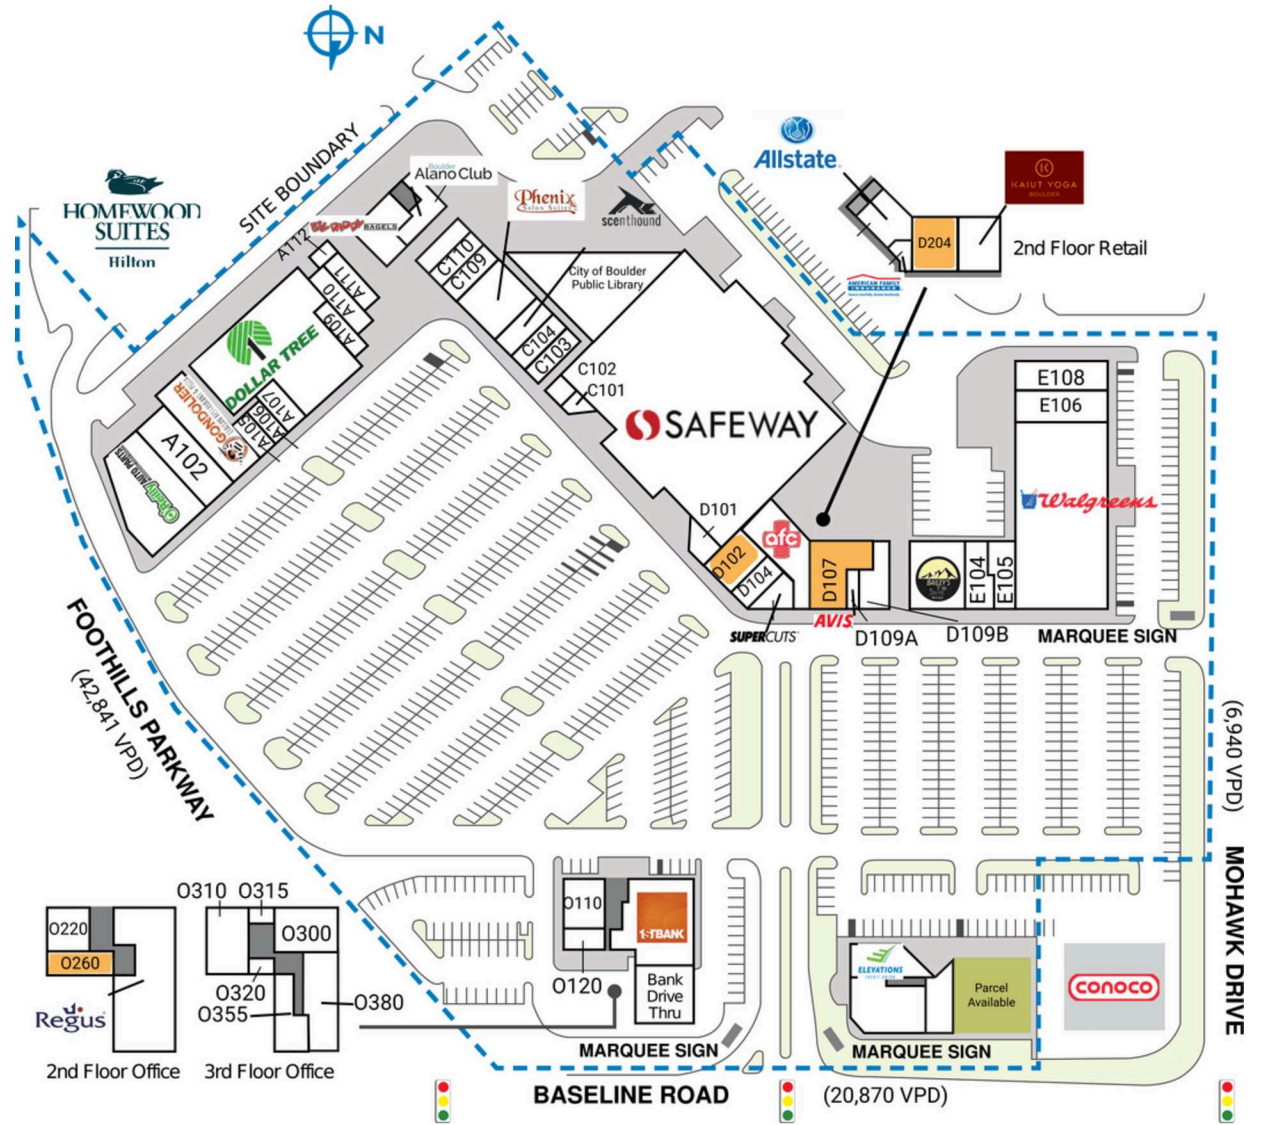

SITE LEGEND

- Available
- Leased (not occupied)
- Occupied
- Owned by Others
- Site Boundary

DISCLAIMER - This site plan is for general information purposes only and is not intended to constitute representations and warranties by Landlord as to the ownership of the real property depicted herein or the identity or nature of any occupants thereof.