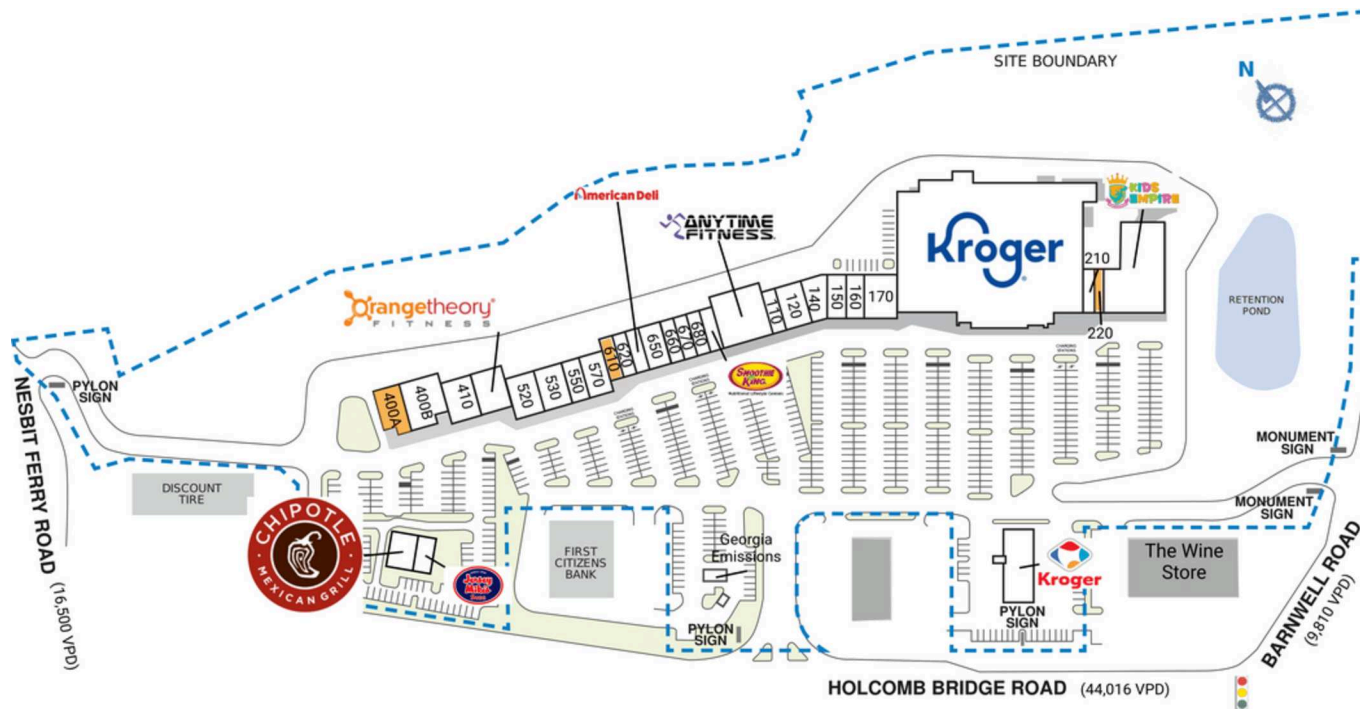

RIVERMONT STATION

8465 Holcomb Bridge Road | Johns Creek, GA 30022

SPACE	TENANT	SQ. FT.							
			120 Bali Nails	2,525 SF	400A AVAILABLE	1,800 SF	630 American Deli	1,300 SF	
A	Chipotle Mexican Grill	2,350 SF	140 Elite Aesthetics Beauty & Medspa	1,814 SF	400B	Moon Indian Cuisine	4,200 SF	650 Rivermont Dental Care	2,600 SF
B	Jersey Mike's Subs	1,400 SF	150 Yummy Chinese	1,654 SF	410	Free Spirit Salon	3,265 SF	660 Smoke Factory	1,300 SF
K I	Georgia Emissions	185 SF	160 Al's Threading and Waxing	1,630 SF	430	Orangetheory Fitness	2,960 SF	670 Ginger Yums Sip Shop	1,300 SF
KFUEL	Kroger Fuel		170 D Spot Dessert Cafe	4,225 SF	520	Mona Lisa Pizzeria	2,764 SF	680 Winton Chiropractic	1,300 SF
Shad1	Chick-Fil-A		200 Kroger	58,261 SF	530	Karate for Kids	2,600 SF	690 Smoothie King	1,300 SF
Shad2	The Wine Store		210 Navy Recruiting	1,043 SF	550	Snook's Grill & Cocktails	1,905 SF	TOTAL SQ. FT.	128,308
Shad3	Dylan Investments		220 AVAILABLE	1,043 SF	570	El Potrillo	2,925 SF		
I00	Anytime Fitness	6,400 SF	230 Kids Empire	10,600 SF	610 AVAILABLE	1,300 SF			
I10	Hair Impressions	1,059 SF			620	PostalAnnex	1,300 SF		

SITE LEGEND

- Available
- Occupied
- Leased (not occupied)
- Owned by Others
- Site Boundary

DISCLAIMER - This site plan is for general information purposes only and is not intended to constitute representations and warranties by Landlord as to the ownership of the real property depicted herein or the identity or nature of any occupants thereof.