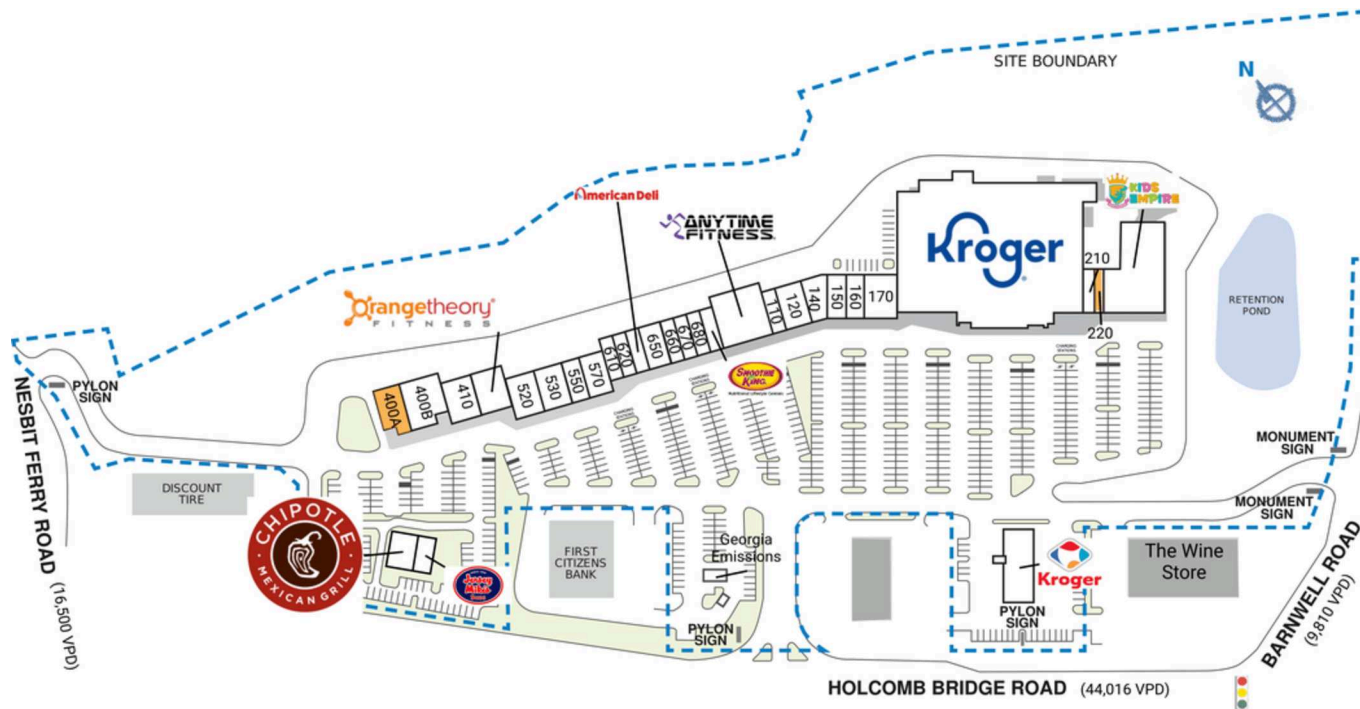

RIVERMONT STATION

8465 Holcomb Bridge Road | Johns Creek, GA 30022

SPACE	TENANT	SQ. FT.	120 Bali Nails	2,525 SF	400A AVAILABLE	1,800 SF	630 American Deli	1,300 SF
A	Chipotle Mexican Grill	2,350 SF	140 Elite Aesthetics Beauty & Medspa	1,814 SF	400B Moon Indian Cuisine	4,200 SF	650 Rivermont Dental Care	2,600 SF
B	Jersey Mike's Subs	1,400 SF	150 Yummy Chinese	1,654 SF	410 Free Spirit Salon	3,265 SF	660 Smoke Factory	1,300 SF
K1	Georgia Emissions		160 Al's Threading and Waxing	1,630 SF	430 Orangetheory Fitness	2,960 SF	670 Ginger Yums Sip Shop	1,300 SF
KFUEL	Kroger Fuel		170 D Spot Dessert Cafe	4,225 SF	520 Mona Lisa Pizzeria	2,764 SF	680 Winton Chiropractic	1,300 SF
Shad1	Chick-Fil-A		200 Kroger	58,261 SF	530 Karate for Kids	2,600 SF	690 Smoothie King	1,300 SF
Shad2	The Wine Store		210 Navy Recruiting	1,043 SF	550 Snook's Grill & Cocktails	1,905 SF	TOTAL SQ. FT.	128,123
Shad3	Dylan Investments		220 AVAILABLE	1,043 SF	570 El Potrillo	2,925 SF		
100	Anytime Fitness	6,400 SF	230 Kids Empire	10,600 SF	610 Bowl-Shi	1,300 SF		
110	Hair Impressions	1,059 SF			620 PostalAnnex	1,300 SF		

SITE LEGEND

- Available
- Occupied
- Leased (not occupied)
- Owned by Others
- Site Boundary

DISCLAIMER - This site plan is for general information purposes only and is not intended to constitute representations and warranties by Landlord as to the ownership of the real property depicted herein or the identity or nature of any occupants thereof.