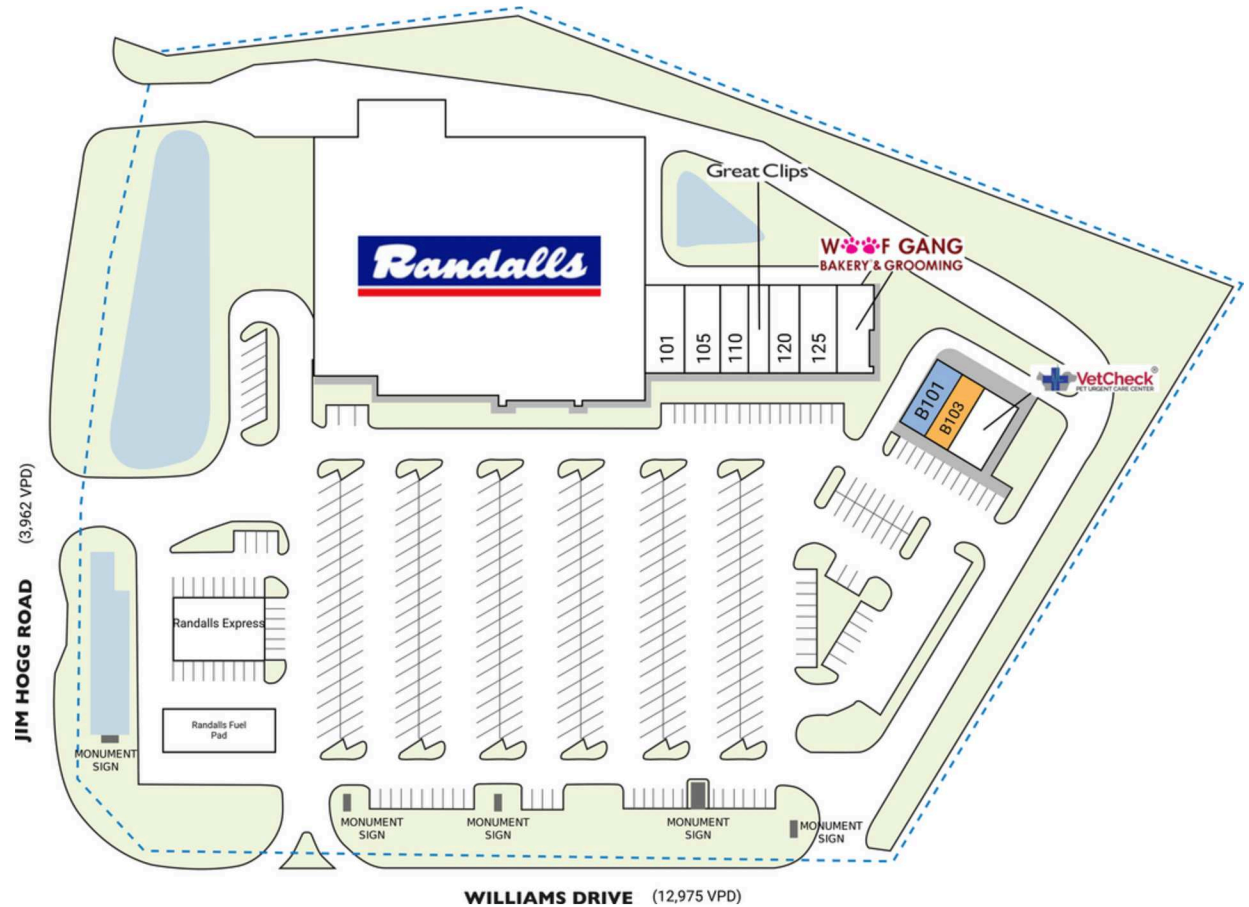

OAK MEADOWS MARKETPLACE

5731 Williams Drive | Georgetown, TX 78633

SPACE	TENANT	SQ. FT.
A	Randalls	57,953 SF
B	Randalls Fuel Pad	3,020 SF
B101	COMING AVAILABLE	1,200 SF
B103	AVAILABLE	1,460 SF
B105	Vet Check	2,314 SF
101	Renken Dentistry of Texas	2,192 SF
105	Artzy Nails	2,097 SF
110	Pho Ever Diner	1,573 SF
115	Great Clips	1,134 SF
120	LoneStar Elite Liquor	1,700 SF
125	Lin's Cafe	2,000 SF
130	Woof Gang Bakery & Grooming	2,198 SF
TOTAL SQ. FT.		78,841

SITE LEGEND	
 Available	 Occupied
 Leased (not occupied)	 Owned by Others
 Site Boundary	

DISCLAIMER - This site plan is for general information purposes only and is not intended to constitute representations and warranties by Landlord as to the ownership of the real property depicted herein or the identity or nature of any occupants thereof.