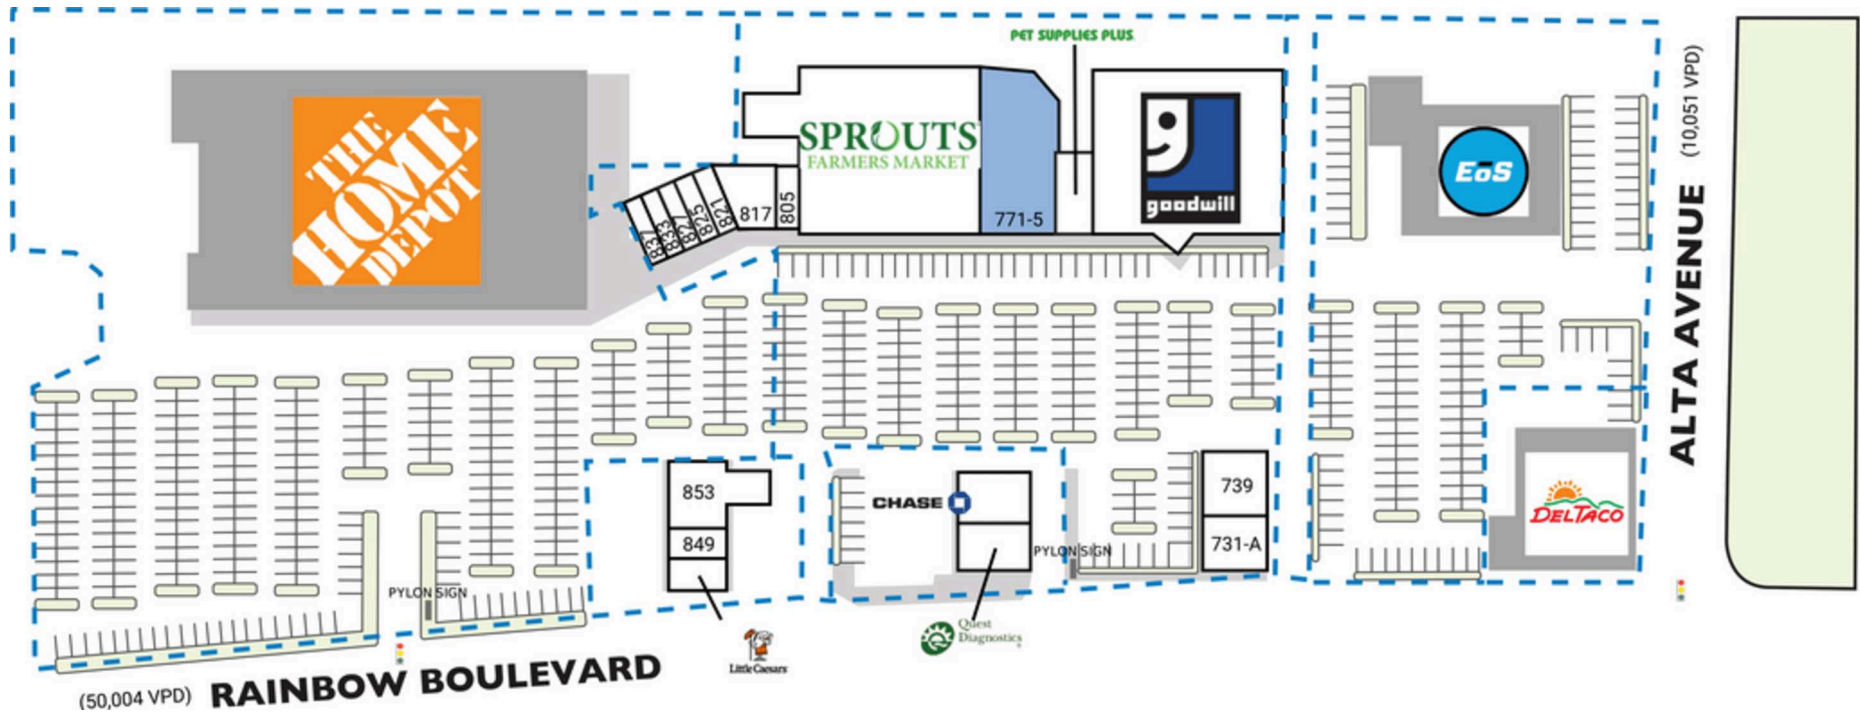

SPROUTS PLAZA

731-837 S. Rainbow Blvd. | Las Vegas, NV 89145

SPACE	TENANT	SQ. FT.				
			771-3 Sprouts Farmers Market	30,254 SF	827 Love Laced Beautique	1,328 SF
SHAD1	Home Depot		771-5 COMING AVAILABLE	14,057 SF	833 La Michoacana All Natural Fruit	1,330 SF
SHAD2	Del Taco		771-6 Pet Supplies Plus	5,035 SF	837 KEY Water	1,402 SF
SHAD3	EOS Fitness		805 The Eye Doc by Optica Veinte Veinte	2,450 SF	845 Little Caesar's	1,200 SF
731-A	CareFirst Urgent Care	2,500 SF	817 American Lock & Key	3,605 SF	849 Easy Money Payday	800 SF
739	PT's Pub	4,000 SF	821 Dragon Nails	1,731 SF	853 One Nevada Credit Unit	4,000 SF
741	Goodwill	31,558 SF	825 Smoke Shop & Candles	1,330 SF	TOTAL SQ. FT.	112,580
761	Chase	3,300 SF				
761-I	Quest Diagnostics	2,700 SF				

SITE LEGEND

- Available
- Occupied
- Leased (not occupied)
- Owned by Others
- Site Boundary

DISCLAIMER - This site plan is for general information purposes only and is not intended to constitute representations and warranties by Landlord as to the ownership of the real property depicted herein or the identity or nature of any occupants thereof.