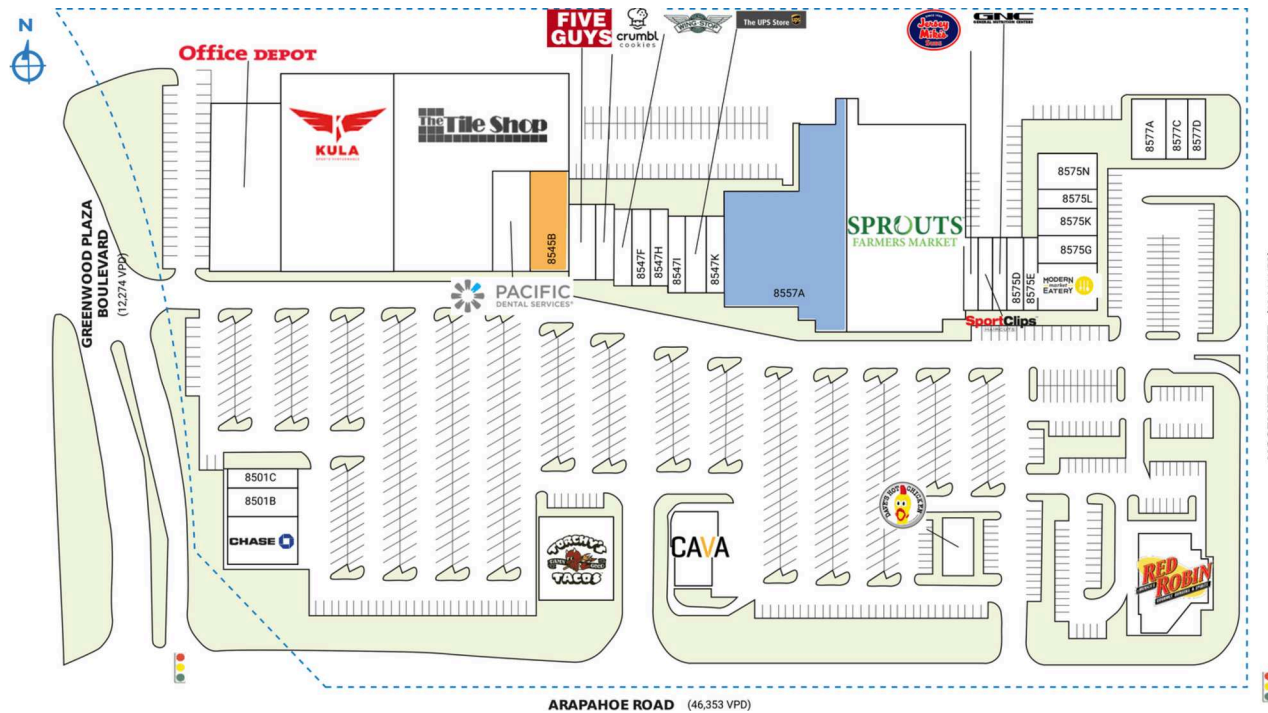

ARAPAHOE MARKETPLACE

8525 East Arapahoe Road | Greenwood Village, CO 80112

SPACE	TENANT	SQ. FT.	8545A Pacific Dental	4,900 SF	8557A COMING AVAILABLE	23,876 SF	8575L Elements Massage	1,776 SF
OPI	Dave's Hot Chicken		8545B AVAILABLE	4,949 SF	8557B Sprouts Farmers Market	27,533 SF	8575N Sploot Veterinary Care	2,810 SF
8501A	Chase	4,368 SF	8547A Five Guys Burgers & Fries	2,640 SF	8575A Jersey Mike's Subs	1,400 SF	8577A Glo Tanning	2,610 SF
8501B	Toastique	2,016 SF	8547C Crumbl Cookies	1,620 SF	8575B Sport Clips	1,200 SF	8577C Laser Remedy	990 SF
8501C	Desert Donuts	1,583 SF	8547D Wingstop	1,564 SF	8575C GNC	1,147 SF	8577D Arapahoe Floral	1,000 SF
8505	Torchy's Tacos	5,220 SF	8547F Teriyaki Madness	1,693 SF	8575D Rossopomodoro	1,314 SF	8585 Red Robin	7,200 SF
8507	CAVA	3,170 SF	8547H Fierce45	1,880 SF	8575E PO Nails	1,022 SF	TOTAL SQ. FT.	191,615
8525	Office Depot	21,000 SF	8547I La Belle French Bakery	1,450 SF	8575F Modmarket	2,625 SF		
8527	Kula Sport Performance	21,824 SF	8547J The UPS Store	1,600 SF	8575G Dame Good Drinks	1,830 SF		
8535	The Tile Shop	28,309 SF	8547K Poke City	1,937 SF	8575K Ageless Men's Health	1,559 SF		

SITE LEGEND

- Available
- Occupied
- Leased (not occupied)
- Owned by Others
- Site Boundary

DISCLAIMER - This site plan is for general information purposes only and is not intended to constitute representations and warranties by Landlord as to the ownership of the real property depicted herein or the identity or nature of any occupants thereof.