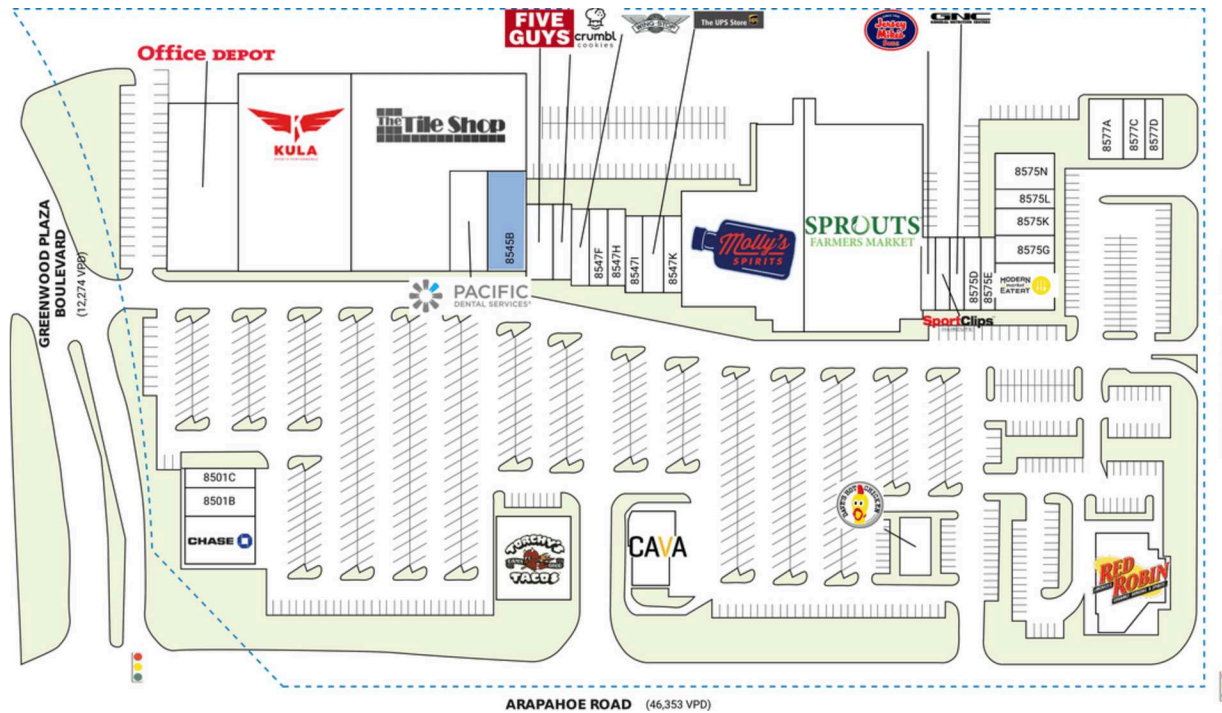

ARAPAHOE MARKETPLACE

8525 East Arapahoe Road | Greenwood Village, CO 80112

SPACE	TENANT	SQ. FT.						
			8545A Pacific Dental	4,900 SF	8547K Poke City	1,937 SF	8575K Ageless Men's Health	1,559 SF
OPI	Dave's Hot Chicken	2,600 SF	8545B COMING AVAILABLE	4,949 SF	8557A Molly's Spirits	23,876 SF	8575L Elements Massage	1,776 SF
8501A	Chase	4,368 SF	8547A Five Guys Burgers & Fries	2,640 SF	8557B Sprouts Farmers Market	27,533 SF	8575N Sploot Veterinary Care	2,810 SF
8501B	Toastique	2,016 SF	8547C Crumbl Cookies	1,620 SF	8575A Jersey Mike's Subs	1,400 SF	8577A Glo Tanning	2,610 SF
8501C	Desert Donuts	1,583 SF	8547D Wingstop	1,564 SF	8575B Sport Clips	1,200 SF	8577C Laser Remedy	990 SF
8505	Torchy's Tacos	5,220 SF	8547F Teriyaki Madness	1,693 SF	8575C GNC	1,147 SF	8577D Arapahoe Floral	1,000 SF
8507	CAVA	3,170 SF	8547H Fierce45	1,880 SF	8575D Rossopomodoro	1,314 SF	8585 Red Robin	7,200 SF
8525	Office Depot	21,000 SF	8547I La Belle French Bakery	1,450 SF	8575E PO Nails	1,022 SF	TOTAL SQ. FT.	191,615
8527	Kula Sport Performance	21,824 SF	8547J The UPS Store	1,600 SF	8575F Modmarket	2,625 SF		
8535	The Tile Shop	28,309 SF			8575G Candy Cloud	1,830 SF		

SITE LEGEND

- Available
- Occupied
- Leased (not occupied)
- Owned by Others
- Site Boundary

DISCLAIMER - This site plan is for general information purposes only and is not intended to constitute representations and warranties by Landlord as to the ownership of the real property depicted herein or the identity or nature of any occupants thereof.