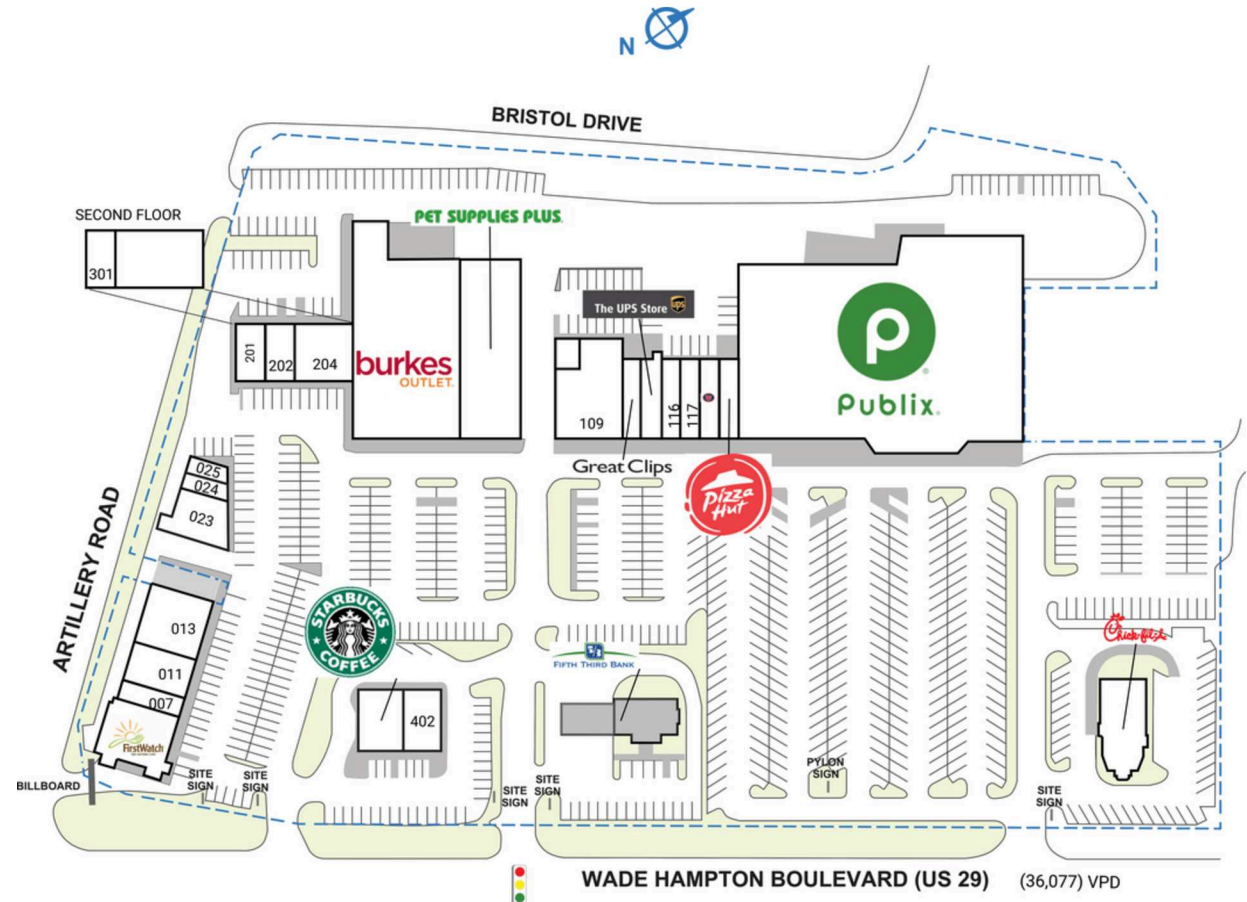

HAMPTON VILLAGE

2801 Wade Hampton Boulevard | Taylors, SC 29687

SPACE	TENANT	SQ. FT.		
	115	The UPS Store	1,600	SF
OUT1	Chick-fil-A	3,676	SF	
	116	Pho Le	1,600	SF
OUT2	Fifth Third Bank	2,352	SF	
	117	Harvard's Liquor & Wine	1,600	SF
SHAD1	Shaw Partners			
001	First Watch	4,404	SF	
	118	Jersey Mike's Subs	1,600	SF
007	La Costena	1,240	SF	
	119	Pizza Hut	1,600	SF
011	U've Got Nails	2,440	SF	
	120	Publix	51,420	SF
013	Taylor's Tobacco and Vape	2,604	SF	
	201	The Wax Studio	1,500	SF
	202	10th Planet Jiu Jitsu Greenville	1,500	SF
023	Sofrito Rotisserie	1,892	SF	
	204	Ideal Massage & Spa	3,000	SF
024	Famous Barbershop and Salon	740	SF	
	301	Upstate Mobility and Culp Insurance Academy	1,500	SF
025	5 Star Nutrition	762	SF	
	401	Starbucks	2,000	SF
100	Pet Supplies Plus	9,822	SF	
	402	Surcheros Fresh Mex	2,800	SF
101	Burkes Outlet	20,454	SF	
	TOTAL SQ. FT.		129,188	
109	3 Friends Bar & Grill	5,882	SF	
114	Great Clips	1,200	SF	

SITE LEGEND

 Available	 Occupied
 Leased (not occupied)	 Owned by Others
 Site Boundary	

DISCLAIMER - This site plan is for general information purposes only and is not intended to constitute representations and warranties by Landlord as to the ownership of the real property depicted herein or the identity or nature of any occupants thereof.