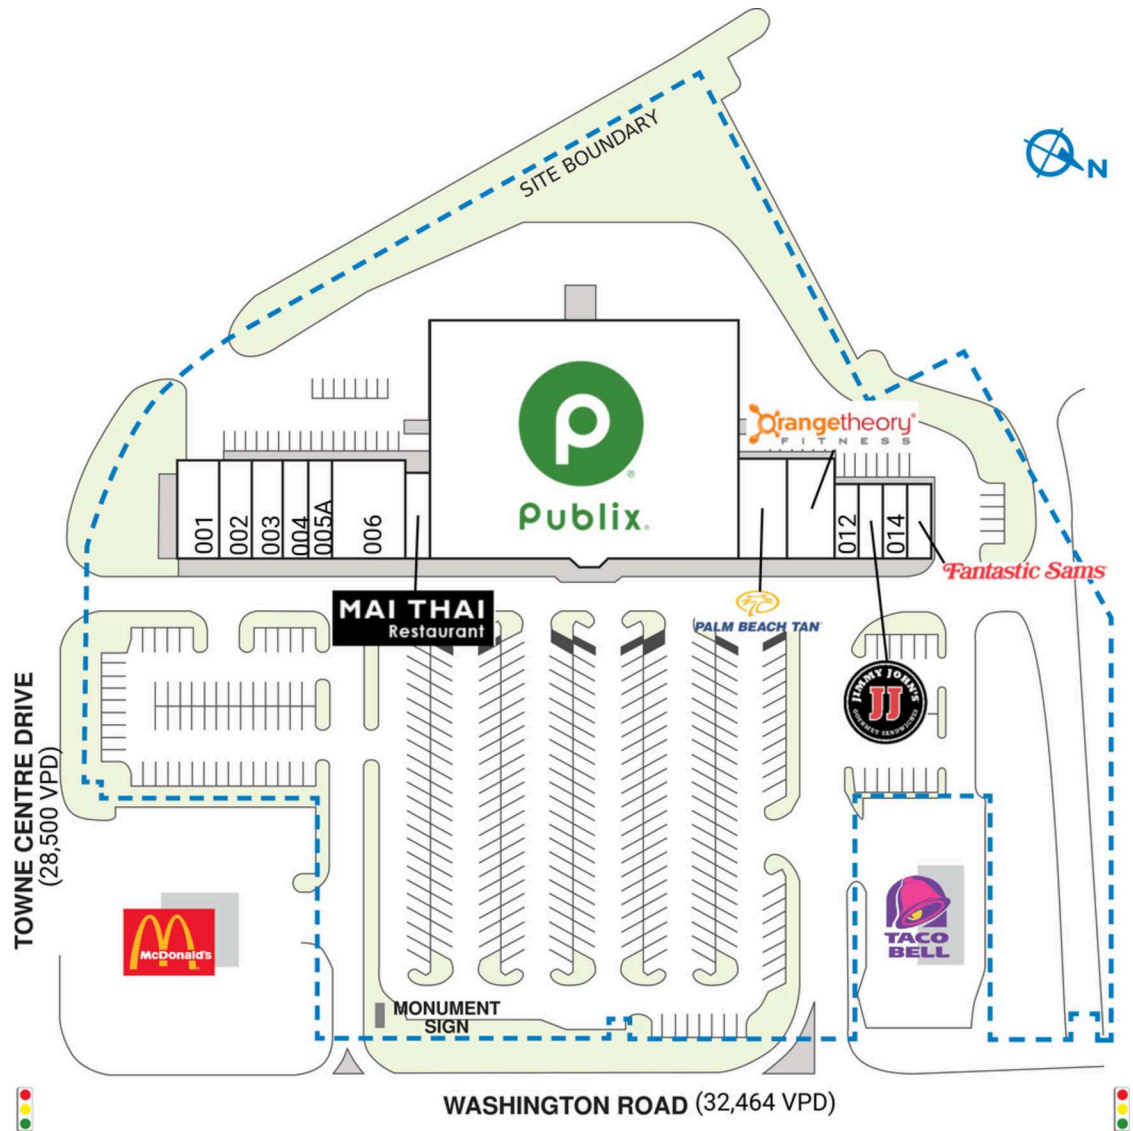

# EVANS TOWNE CENTRE

4274 Washington Road | Evans, GA 30809

SPACE	TENANT	SQ. FT.
SHAD1	Jane Fung-Kim Lui	
SHAD2	Taco Bel	
001	Laziza Mediterranean Grill	2,800 SF
002	Augusta Orthodontics	2,400 SF
003	OneMain Financial	2,213 SF
004	Namaste Indian Street Food	1,600 SF
005A	Mack's Poppin	1,600 SF
006	Peppy Poppy	4,500 SF
007	Mai Thai Restaurant	1,400 SF
008	Publix	47,955 SF
009	Palm Beach Tan	3,200 SF
010	Orangetheory Fitness	3,200 SF
012	New China Restaurant	1,200 SF
013	Jimmy John's	1,200 SF
014	US Nails	1,200 SF
015	Fantastic Sams	1,200 SF
<b>TOTAL SQ. FT.</b>		<b>75,668</b>

SITE LEGEND	
	Available
	Leased (not occupied)
	Site Boundary
	Occupied
	Owned by Others

DISCLAIMER - This site plan is for general information purposes only and is not intended to constitute representations and warranties by Landlord as to the ownership of the real property depicted herein or the identity or nature of any occupants thereof.