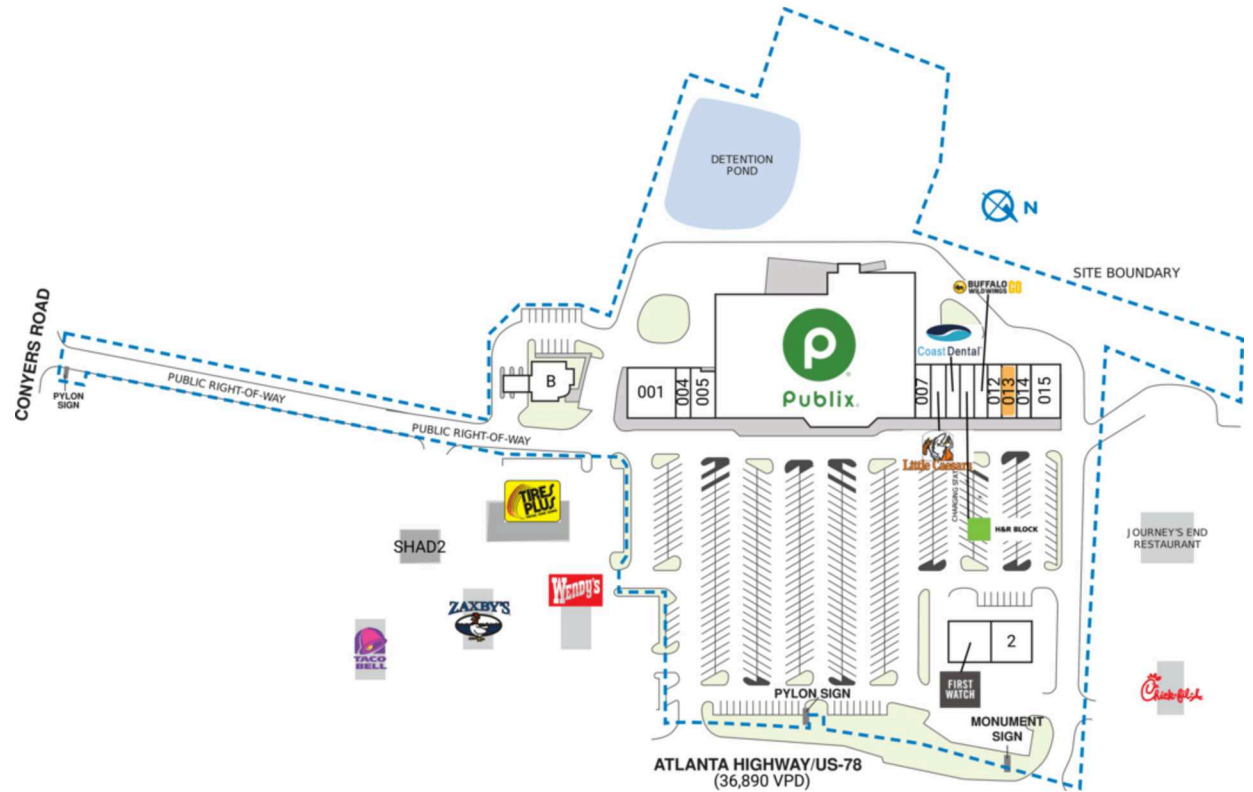

LOGANVILLE TOWN CENTER

4325 Atlanta Highway | Loganville, GA 30052

SPACE	TENANT	SQ. FT.
A	Publix	51,420 SF
B	Glo Sun Spa	2,941 SF
SHAD1	Tires Plus	
SHAD2	Blimpie	
SHAD3	Loganville Storage	
001	La Bamba	4,200 SF
1	First Watch	3,900 SF
2	Sage Dental	3,534 SF
004	Lin's Garden	1,400 SF
005	City Nails	2,700 SF
007	Lendmark Financial	1,500 SF
008	Little Caesars	1,500 SF
009	Coast Dental	1,500 SF
010	H&R Block	1,500 SF
011	Buffalo Wild Wings GO	1,400 SF
012	Z & A Salon	1,480 SF
013	AVAILABLE	1,500 SF
014	Five Spot Frozen Yogurt	1,494 SF
015	Your Pie Pizza	3,009 SF
TOTAL SQ. FT.		84,978

SITE LEGEND	
 Available	 Occupied
 Leased (not occupied)	 Owned by Others
 Site Boundary	

DISCLAIMER - This site plan is for general information purposes only and is not intended to constitute representations and warranties by Landlord as to the ownership of the real property depicted herein or the identity or nature of any occupants thereof.