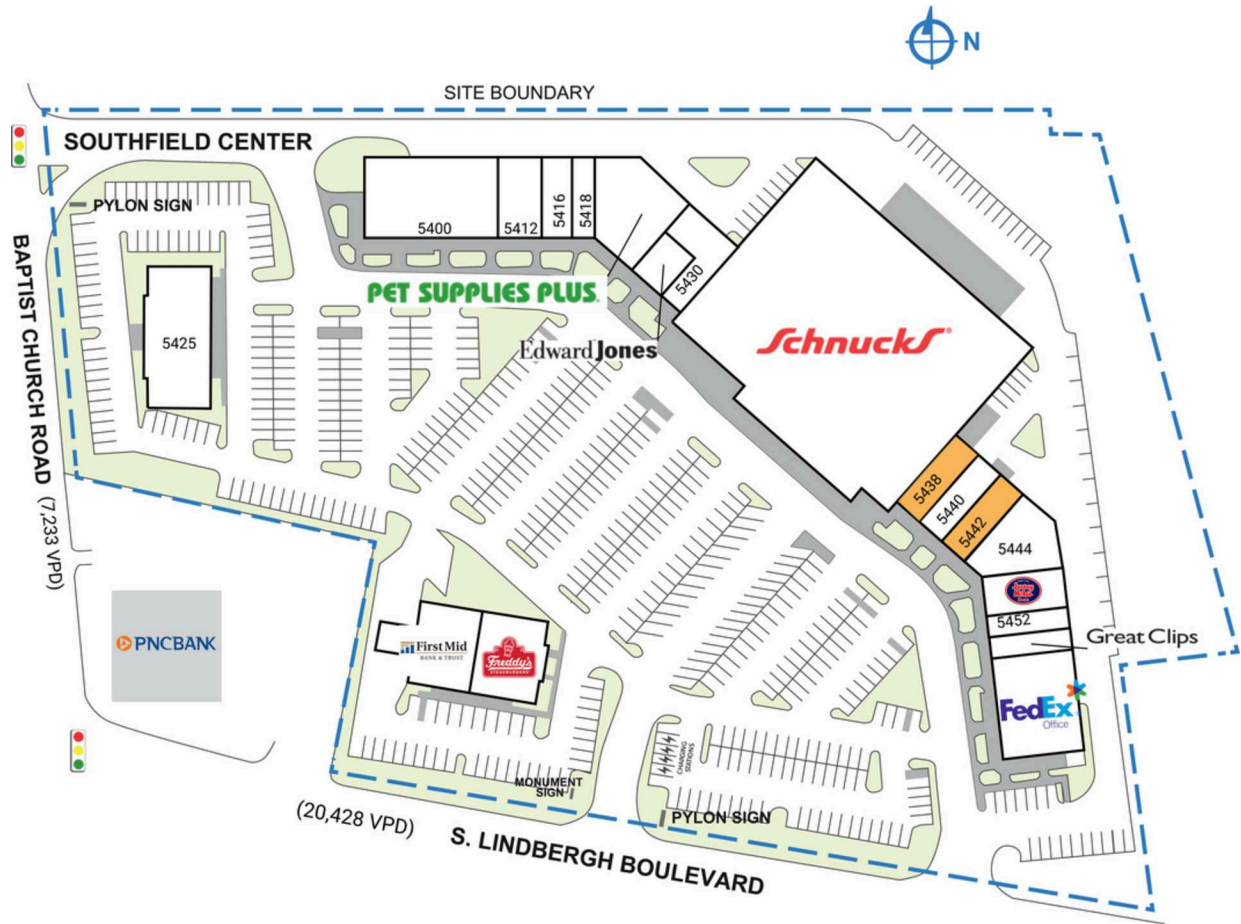

SOUTHFIELD CENTER

5400-5479 Southfield Center Boulevard | St. Louis, MO 63123

SPACE	TENANT	SQ. FT.
5400	Miss Sheri's	8,400 SF
5412	Studio Rosie	2,800 SF
5416	Watch Masters	1,400 SF
5418	Vegas Smoke Shop	1,400 SF
5422	Pet Supplies Plus	7,135 SF
5425	Hope Autism Clinic	7,070 SF
5428	Edward Jones	1,000 SF
5430	Title Partners	2,000 SF
5434	Schnucks	48,904 SF
5438	AVAILABLE	2,000 SF
5440	Investors Title Company	2,000 SF
5442	AVAILABLE	2,000 SF
5444	District Engineer	4,135 SF
5450	Jersey Mike's Subs	1,536 SF
5452	US Nails	1,217 SF
5454	Great Clips	1,400 SF
5456	FedEx Office	7,000 SF
5475	First Mid Bank	4,000 SF
5479	Freddy's Frozen Custard & Steakburgers	4,000 SF
TOTAL SQ. FT.		109,397

SITE LEGEND	
 Available	 Occupied
 Leased (not occupied)	 Owned by Others
 Site Boundary	

DISCLAIMER - This site plan is for general information purposes only and is not intended to constitute representations and warranties by Landlord as to the ownership of the real property depicted herein or the identity or nature of any occupants thereof.