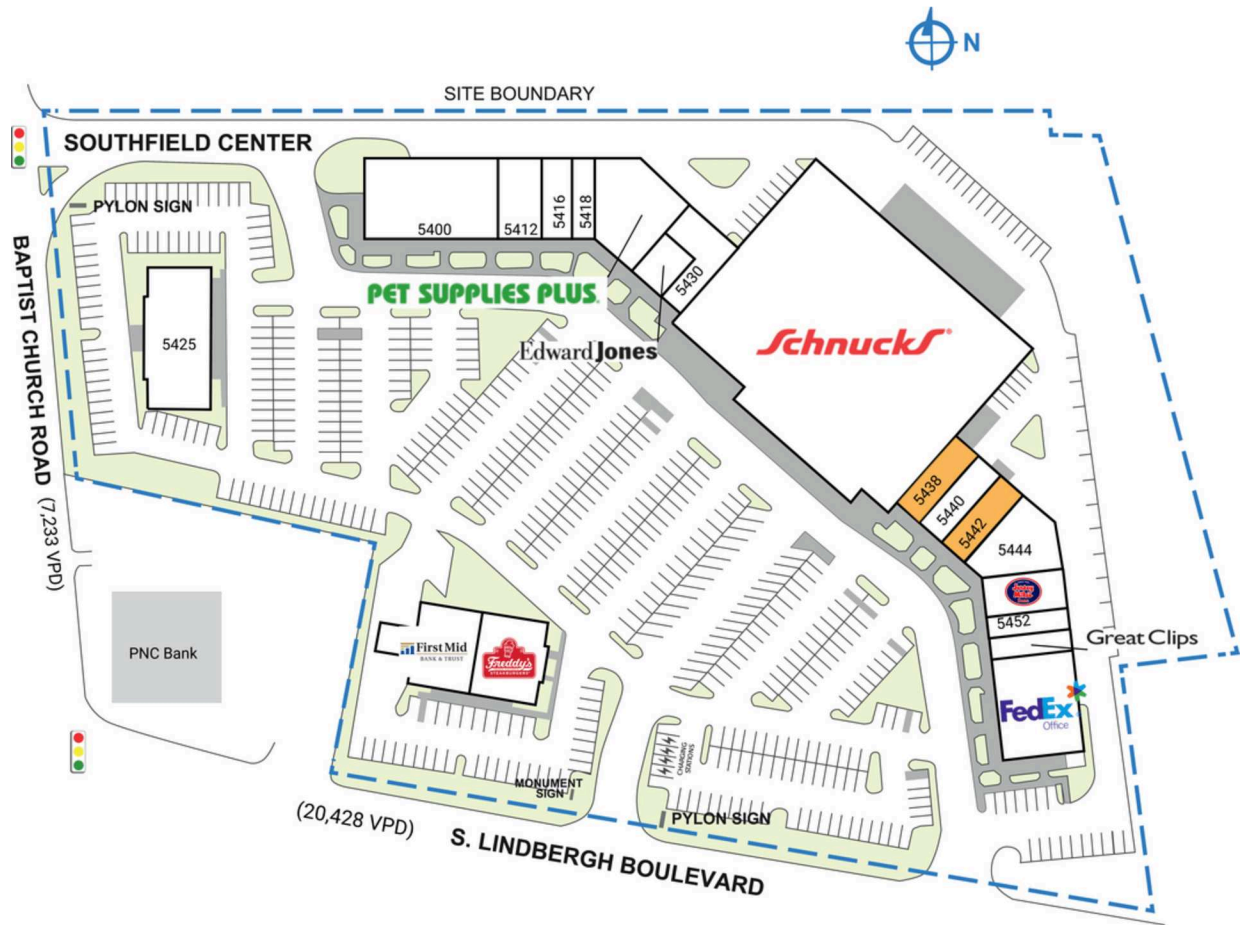

SOUTHFIELD CENTER

5400-5479 Southfield Center Boulevard | St. Louis, MO 63123

SPACE	TENANT	SQ. FT.
5400	Miss Sheri's	8,400 SF
5412	Studio Rosie	2,800 SF
5416	Watch Masters	1,400 SF
5418	Vegas Smoke Shop	1,400 SF
5422	Pet Supplies Plus	7,135 SF
5425	Hope Autism Clinic	7,070 SF
5428	Edward Jones	1,000 SF
5430	Title Partners	2,000 SF
5434	Schnucks	48,904 SF
5438	AVAILABLE	2,000 SF
5440	Investors Title Company	2,000 SF
5442	AVAILABLE	2,000 SF
5444	District Engineer	4,135 SF
5450	Jersey Mike's Subs	1,536 SF
5452	US Nails	1,217 SF
5454	Great Clips	1,400 SF
5456	FedEx Office	7,000 SF
5475	First Mid Bank	4,000 SF
5479	Freddy's Frozen Custard & Steakburgers	4,000 SF
TOTAL SQ. FT.		109,397

SITE LEGEND	
 Available	 Occupied
 Leased (not occupied)	 Owned by Others
 Site Boundary	

DISCLAIMER - This site plan is for general information purposes only and is not intended to constitute representations and warranties by Landlord as to the ownership of the real property depicted herein or the identity or nature of any occupants thereof.