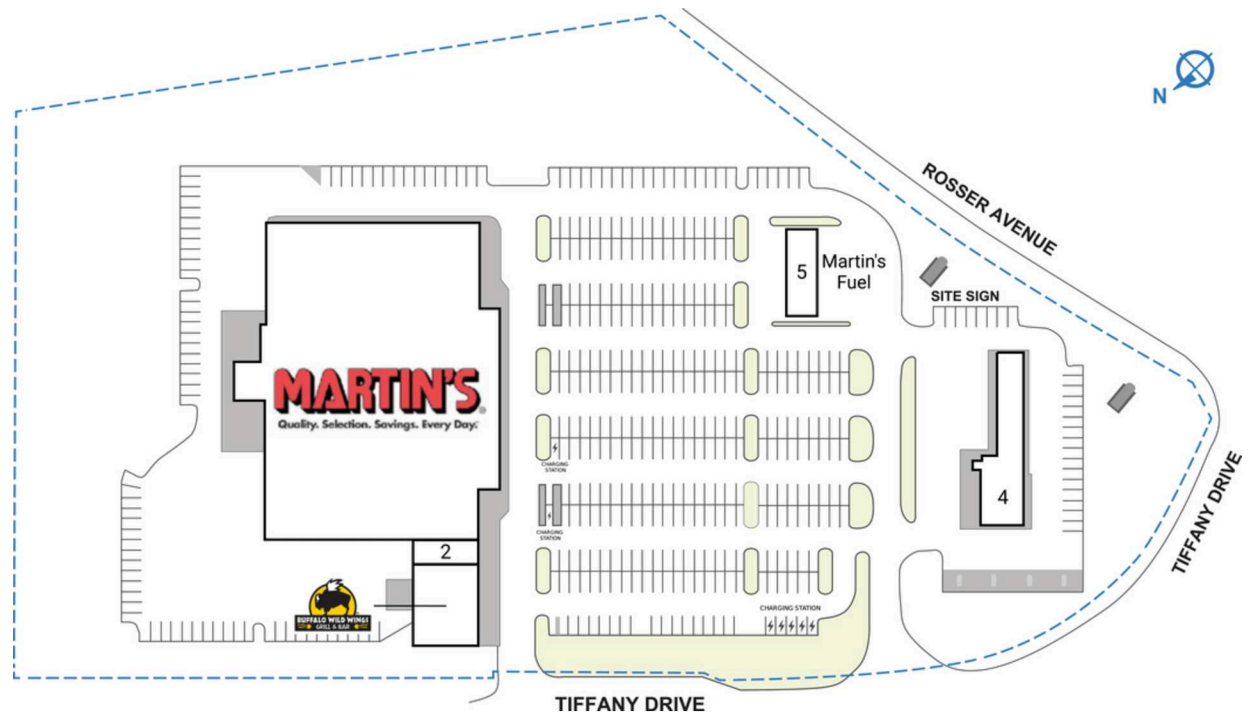

WAYNESBORO PLAZA

437 Tiffany Drive | Waynesboro, VA 22980

SPACE	TENANT	SQ. FT.
1	Martin's	67,236 SF
2	Paradise Nails & Spa	1,200 SF
3	Buffalo Wild Wings	4,898 SF
4	All American Auto Spa	800 SF
5	Martin's Fuel	2,400 SF
TOTAL SQ. FT.		76,534

SITE LEGEND

 Available	 Occupied
 Leased (not occupied)	 Owned by Others
 Site Boundary	

DISCLAIMER - This site plan is for general information purposes only and is not intended to constitute representations and warranties by Landlord as to the ownership of the real property depicted herein or the identity or nature of any occupants thereof.