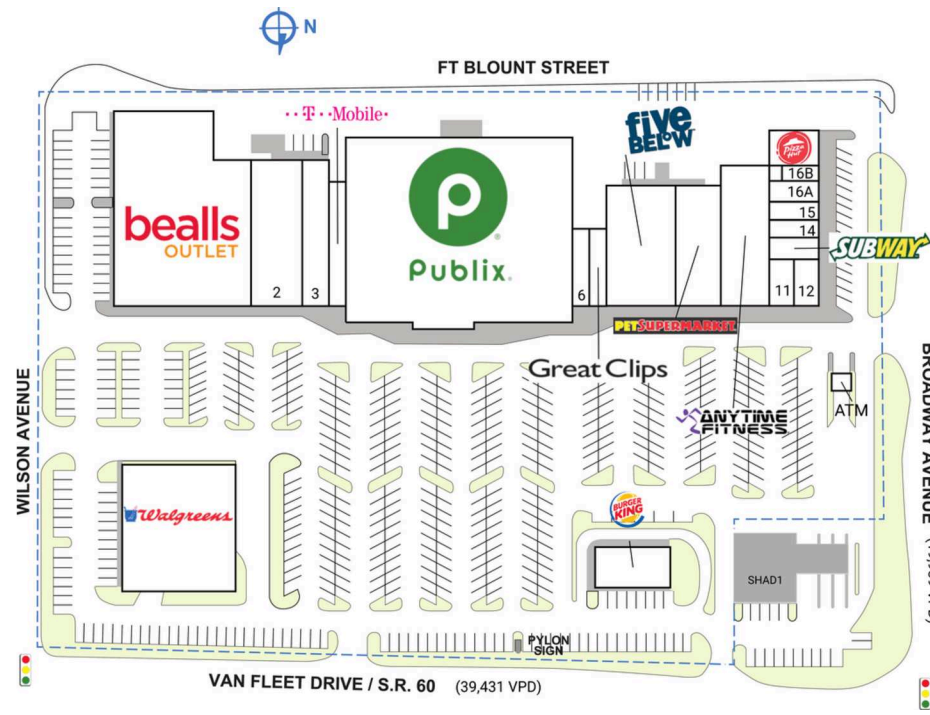

FRENCH GOLDEN GATE

155 East Van Fleet Drive | Bartow, FL 33830

SPACE	TENANT	SQ. FT.					
3	Florida Flips Gymnastics	3,774 SF	12	AT&T	1,486 SF		
ATM	Mid-Florida Credit Union ATM		13	Subway	1,560 SF		
OUT1	Walgreens	16,510 SF	14	Nail Salon	1,040 SF		
OUT2	Burger King	3,000 SF	15	Hong Kong Restaurant	1,045 SF		
SHAD1	Mid-Florida Federal Credit Union		16A	Liberty Tax and Loans	1,034 SF		
1	Bealls Outlet	26,325 SF	16B	1851 Nutrition	588 SF		
2	Vintage Warehouse Rules	7,597 SF	17	Pizza Hut	1,776 SF		
				TOTAL SQ. FT.	140,276		
			11	Yogurt Labs	1,484 SF		
			10	Anytime Fitness	7,500 SF		
			9	Pet Supermarket	5,576 SF		
			8	Five Below	9,321 SF		
			7	Great Clips	1,280 SF		
			6	Smoke & Brew	1,280 SF		
			5	Publix	45,600 SF		
			4	T-Mobile	2,500 SF		

SITE LEGEND

- Available
- Occupied
- Leased (not occupied)
- Owned by Others
- Site Boundary

DISCLAIMER - This site plan is for general information purposes only and is not intended to constitute representations and warranties by Landlord as to the ownership of the real property depicted herein or the identity or nature of any occupants thereof.