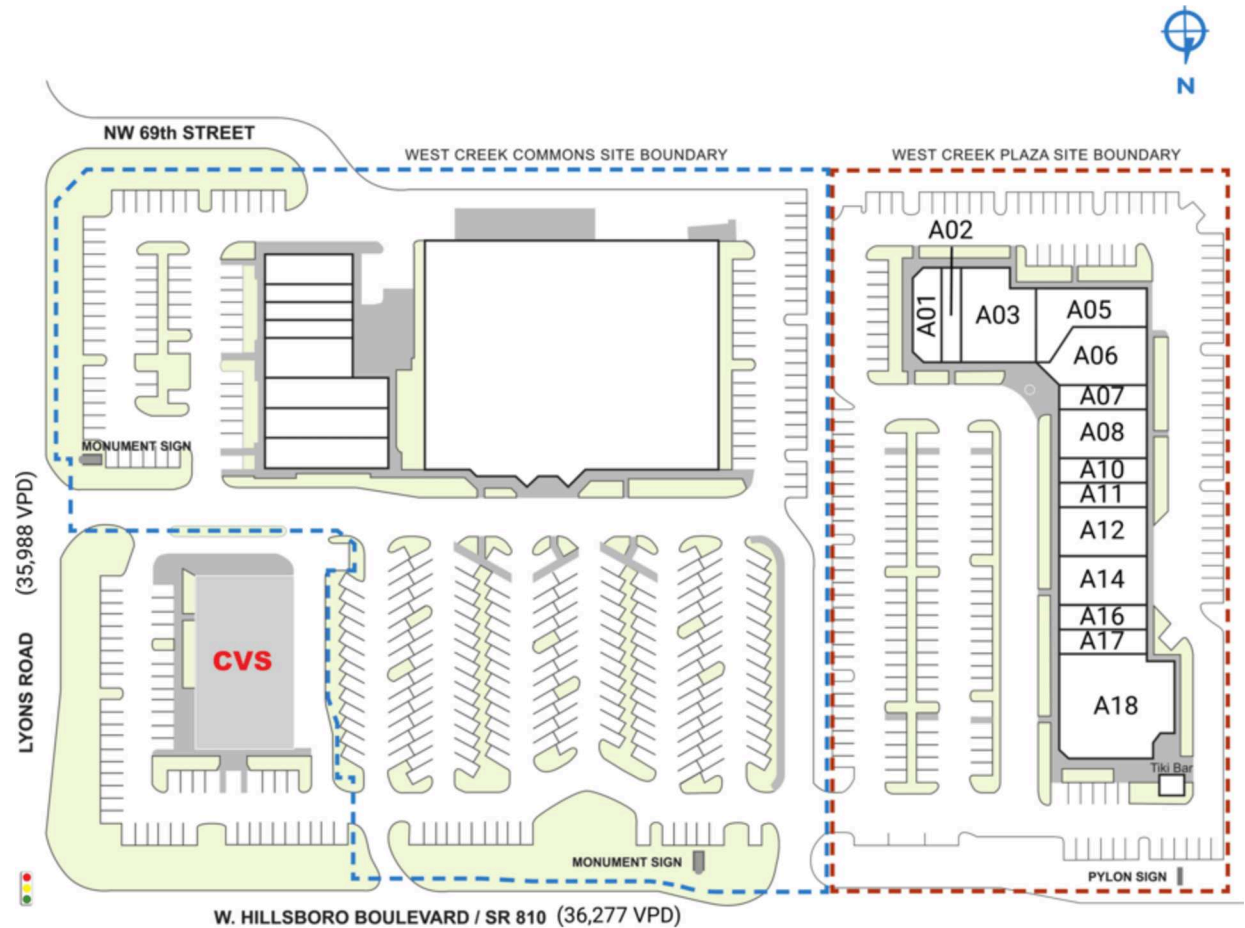

# WEST CREEK PLAZA

4800 W. Hillsboro Blvd. | Coconut Creek, FL 33073

SPACE	TENANT	SQ. FT.
A01	Athletic Tae Kwon Do Center	1,464 SF
A02	Bokka Salon	1,546 SF
A03	Building Blocks Learning Center	4,280 SF
A05	Sara Mique Evening Wear	2,878 SF
A06	MedStation	3,735 SF
A07	JW Nails and Beauty	1,429 SF
A08	My Gym Children's Fitness Center	2,538 SF
A10	Clean Eatz	1,800 SF
A11	Align Your Spine Chiropractic	1,446 SF
A12	Rule G Brewing Co	2,892 SF
A14	Coco-Park Animal Hospital	2,892 SF
A16	Tom Stevens Optical	1,446 SF
A17	Amici's Pizzeria Cafe	1,452 SF
A18	Duffy's Sports Grill	7,818 SF
SHAD	CVS	
<b>TOTAL SQ. FT.</b>		<b>37,616</b>

SITE LEGEND	
<span style="display:inline-block; width:15px; height:15px; background-color:orange; border:1px solid black;"></span> Available	<span style="display:inline-block; width:15px; height:15px; background-color:gray; border:1px solid black;"></span> Occupied
<span style="display:inline-block; width:15px; height:15px; background-color:blue; border:1px solid black;"></span> Leased (not occupied)	<span style="display:inline-block; width:15px; height:15px; background-color:lightgray; border:1px solid black;"></span> Owned by Others
<span style="display:inline-block; width:15px; height:15px; border:2px dashed blue;"></span> Site Boundary	

DISCLAIMER - This site plan is for general information purposes only and is not intended to constitute representations and warranties by Landlord as to the ownership of the real property depicted herein or the identity or nature of any occupants thereof.