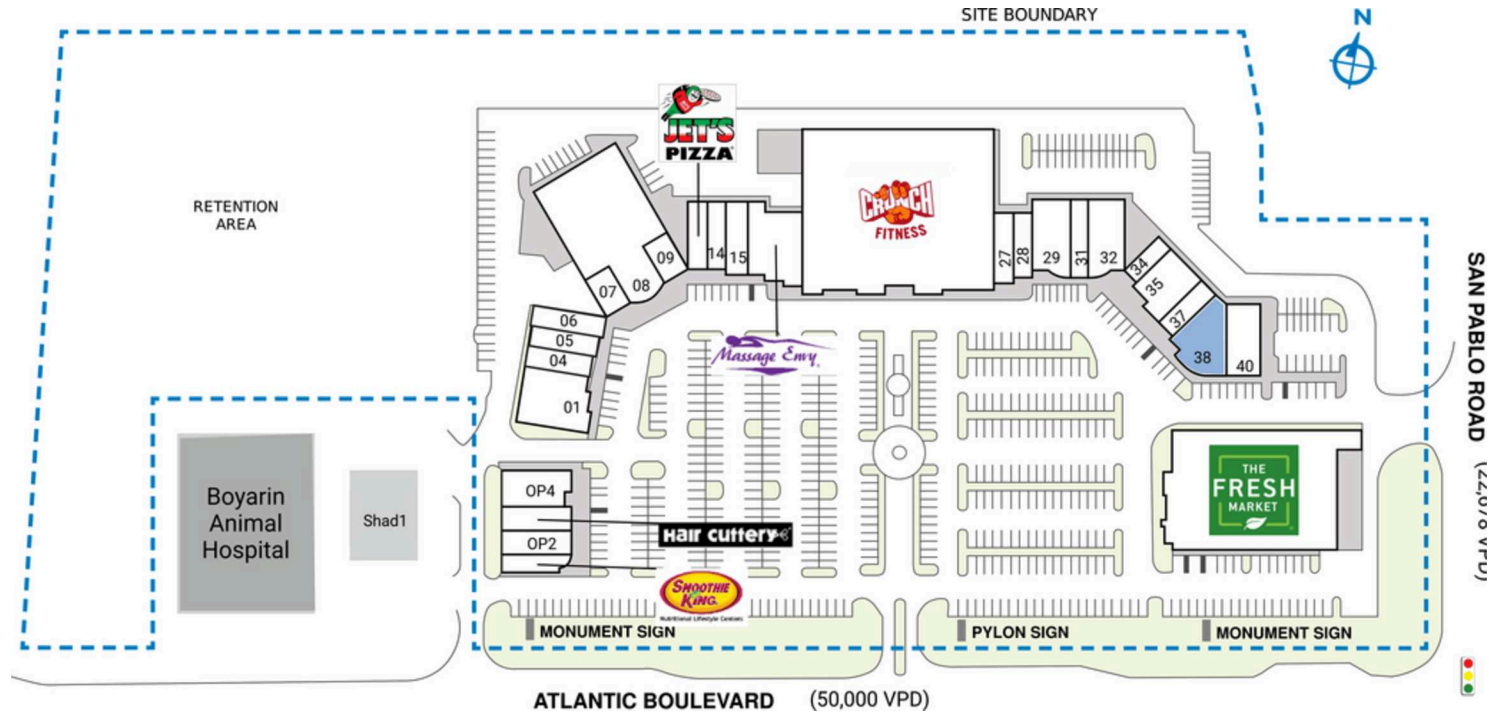

HARBOUR VILLAGE

13475 Atlantic Blvd. | Jacksonville, FL 32225

SPACE	TENANT	SQ. FT.
OP1	Smoothie King	1,377 SF
OP2	Bagels Up	1,507 SF
OP3	Hair Cuttery	1,456 SF
OP4	Atlantic Eye Institute	2,800 SF
OP5	The Fresh Market	20,400 SF
Shad1	Angel Pediatric Practice	
Shad2	Boyarin Animal Hospital	
01	Tequila's Town Mexican Restaurant	4,175 SF
04	Sugaring LA	1,400 SF
05	Zen Dog Grooming	1,065 SF
06	Gallery 725	1,815 SF
07	Full Psycle	1,627 SF
08	Lionshare Cowork	11,614 SF
09	Cobra Smoke & Vape	1,627 SF
12	Jet's Pizza	1,400 SF
14	The Joint	1,365 SF
15	Bella Nail Salon	1,650 SF
16	Massage Envy	4,200 SF
19	Crunch Fitness	32,670 SF
27	StretchLab	1,525 SF
28	Amazing Lash Studio	1,370 SF
29	Fifi's Fine Resale	3,000 SF
31	Allen's Jewelers	1,600 SF
32	Blue Orchid Thai PP	2,960 SF
34	Friends Cafe	1,030 SF
35	Selena Marchan Dentist	2,160 SF
37	Jax Sports Nutrition	1,161 SF
38	COMING AVAILABLE	3,415 SF
40	Volcano Japanese Cuisine	2,700 SF
TOTAL SQ. FT.		113,069

SITE LEGEND

- Available
- Occupied
- Leased (not occupied)
- Owned by Others
- Site Boundary

DISCLAIMER - This site plan is for general information purposes only and is not intended to constitute representations and warranties by Landlord as to the ownership of the real property depicted herein or the identity or nature of any occupants thereof.