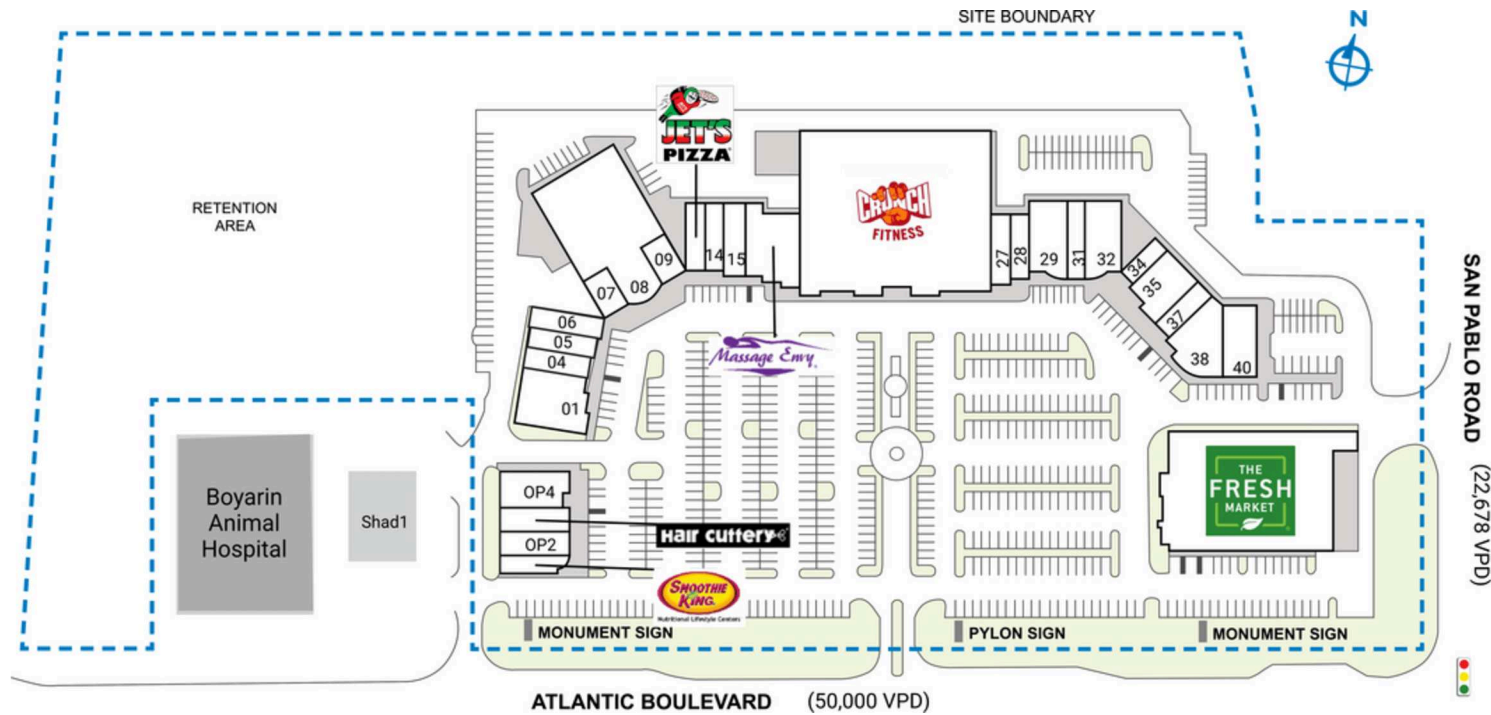

HARBOUR VILLAGE

13475 Atlantic Blvd. | Jacksonville, FL 32225

SPACE	TENANT	SQ. FT.
OP1	Smoothie King	1,377 SF
OP2	Bagels Up	1,507 SF
OP3	Hair Cuttery	1,456 SF
OP4	Atlantic Eye Institute	2,800 SF
OP5	The Fresh Market	20,400 SF
Shad1	Angel Pediatric Practice	
Shad2	Boyarin Animal Hospital	
01	Tequila's Town Mexican Restaurant	4,175 SF
04	Sugaring LA	1,400 SF
05	Zen Dog Grooming	1,065 SF
06	Gallery 725	1,815 SF
07	Full Psycle	1,627 SF
08	Lionshare Cowork	11,614 SF
09	Cobra Smoke & Vape	1,627 SF
12	Jet's Pizza	1,400 SF
14	The Joint	1,365 SF
15	Bella Nail Salon	1,650 SF
16	Massage Envy	4,200 SF
19	Crunch Fitness	32,670 SF
27	StretchLab	1,525 SF
28	Amazing Lash Studio	1,370 SF
29	Fifi's Fine Resale	3,000 SF
31	Allen's Jewelers	1,600 SF
32	Blue Orchid Thai PP	2,960 SF
34	Friends Cafe	1,030 SF
35	Selena Marchan Dentist	2,160 SF
37	Jax Sports Nutrition	1,161 SF
38	Homecoming Design Studios	3,415 SF
40	Volcano Japanese Cuisine	2,700 SF
TOTAL SQ. FT.		113,069

SITE LEGEND

- Available
- Occupied
- Leased (not occupied)
- Owned by Others
- Site Boundary

DISCLAIMER - This site plan is for general information purposes only and is not intended to constitute representations and warranties by Landlord as to the ownership of the real property depicted herein or the identity or nature of any occupants thereof.