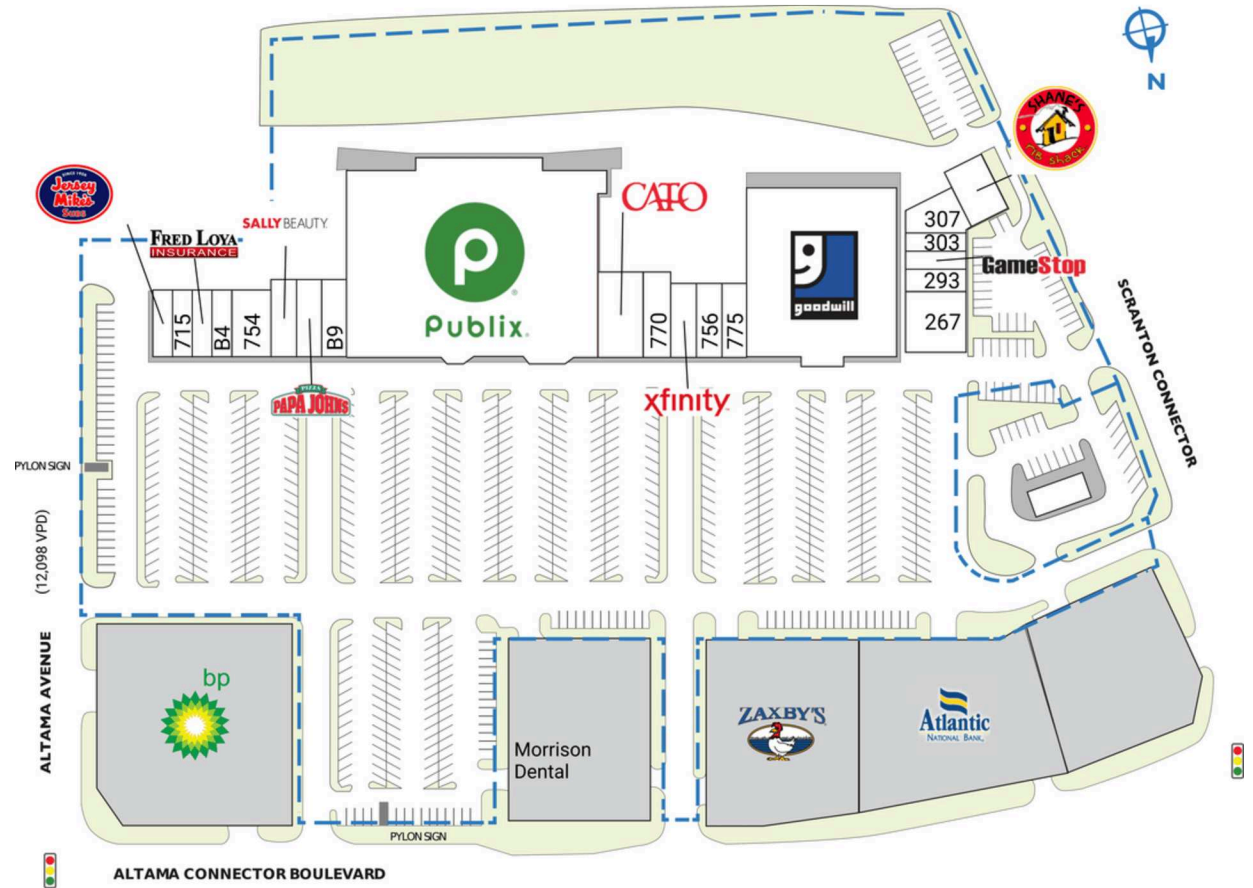

VILLAGE AT GLYNN PLACE

109 Village At Glynn Place | Brunswick, GA 31525

SPACE	TENANT	SQ. FT.
B3	Fred Loya Insurance	1,200 SF
B4	Diamond Nails	1,200 SF
B9	Sunny Side Up	2,450 SF
GRND	Glynn Place Station LLC	
267	Wee Pub	3,600 SF
293	TN Nails	1,230 SF
299	GameStop	1,108 SF
303	Tobacco & Vape	1,040 SF
307	Jade	1,835 SF
311	Shane's Rib Shack	2,700 SF
715	China One Restaurant	1,200 SF
740	Jersey Mike's Subs	1,200 SF
745	Goodwill	30,525 SF
750	Xfinity	2,100 SF
751	Publix	55,999 SF
753	CATO	4,000 SF
754	Cora Physical Therapy - Brunswick	3,000 SF
756	Pop Vault	1,400 SF
770	Kyoto Fantasy Express	2,400 SF
775	Lendmark Financial	2,100 SF
780	Papa John's Pizza	1,750 SF
795	Sally Beauty Supply	1,400 SF
TOTAL SQ. FT.		123,437

SITE LEGEND

- Available
- Occupied
- Leased (not occupied)
- Owned by Others
- Site Boundary

DISCLAIMER - This site plan is for general information purposes only and is not intended to constitute representations and warranties by Landlord as to the ownership of the real property depicted herein or the identity or nature of any occupants thereof.