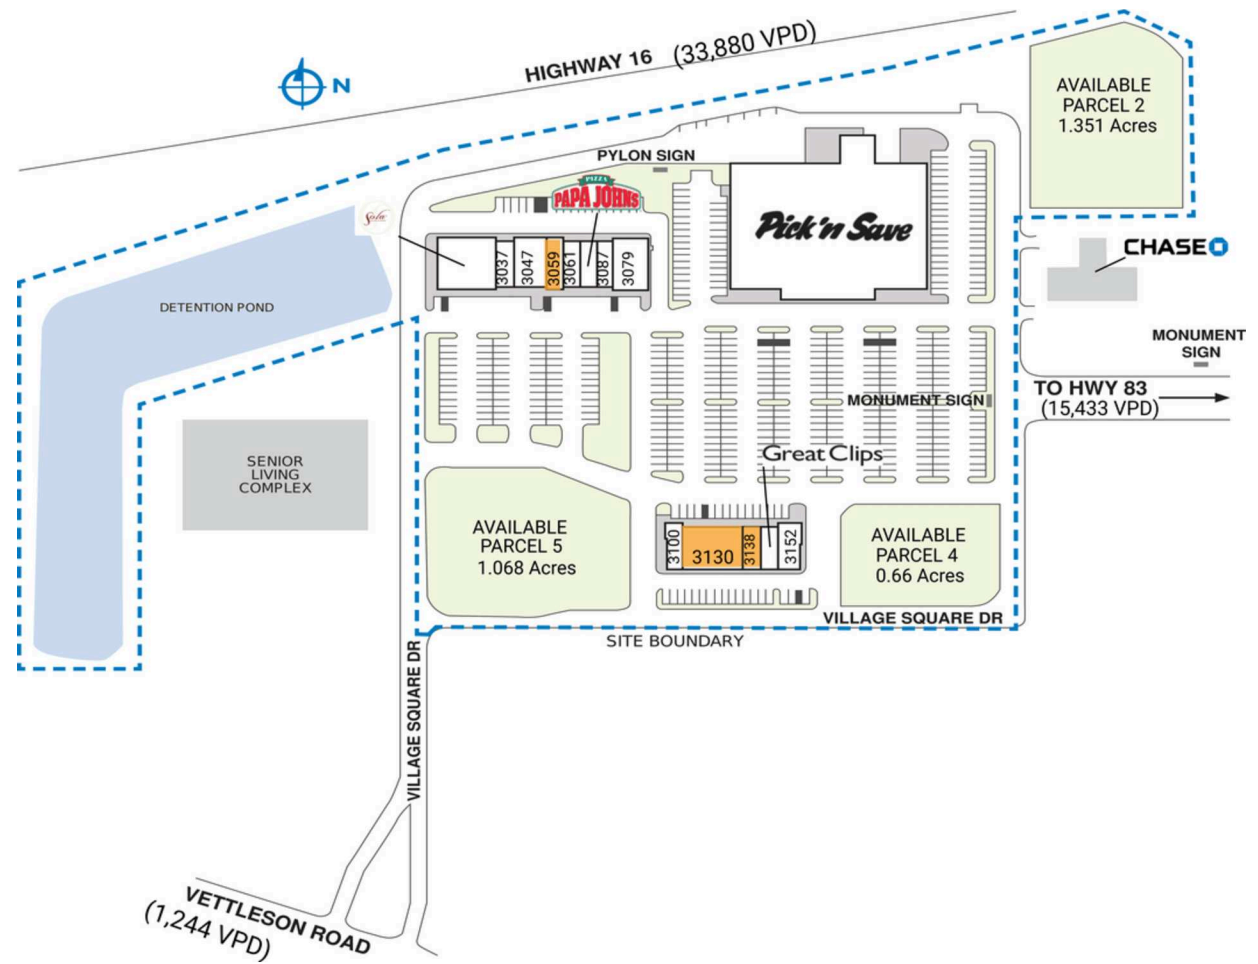

VILLAGE SQUARE OF DELAFIELD

3161 Village Square Drive | Delafield, WI 53029

SPACE	TENANT	SQ. FT.
Shad1	Chase Bank	
Shad2	Heritage Lake Country	
3001	Sola Salons	5,314 SF
3037	Brooke Rose Massage Therapy	1,272 SF
3047	Savory	2,683 SF
3059	AVAILABLE	1,520 SF
3061	Asian Kitchen	1,272 SF
3067	Papa John's	1,225 SF
3079	Cloud 9 Dental	3,000 SF
3087	Choice Dry Cleaners	1,095 SF
3100	E Nails	1,245 SF
3130	AVAILABLE	4,630 SF
3138	AVAILABLE	1,155 SF
3146	Great Clips	961 SF
3152	Inclusion Coffee Company	1,829 SF
3161	Pick 'n Save	54,438 SF
TOTAL SQ. FT.		81,639

SITE LEGEND	
 Available	 Occupied
 Leased (not occupied)	 Owned by Others
 Site Boundary	

DISCLAIMER - This site plan is for general information purposes only and is not intended to constitute representations and warranties by Landlord as to the ownership of the real property depicted herein or the identity or nature of any occupants thereof.