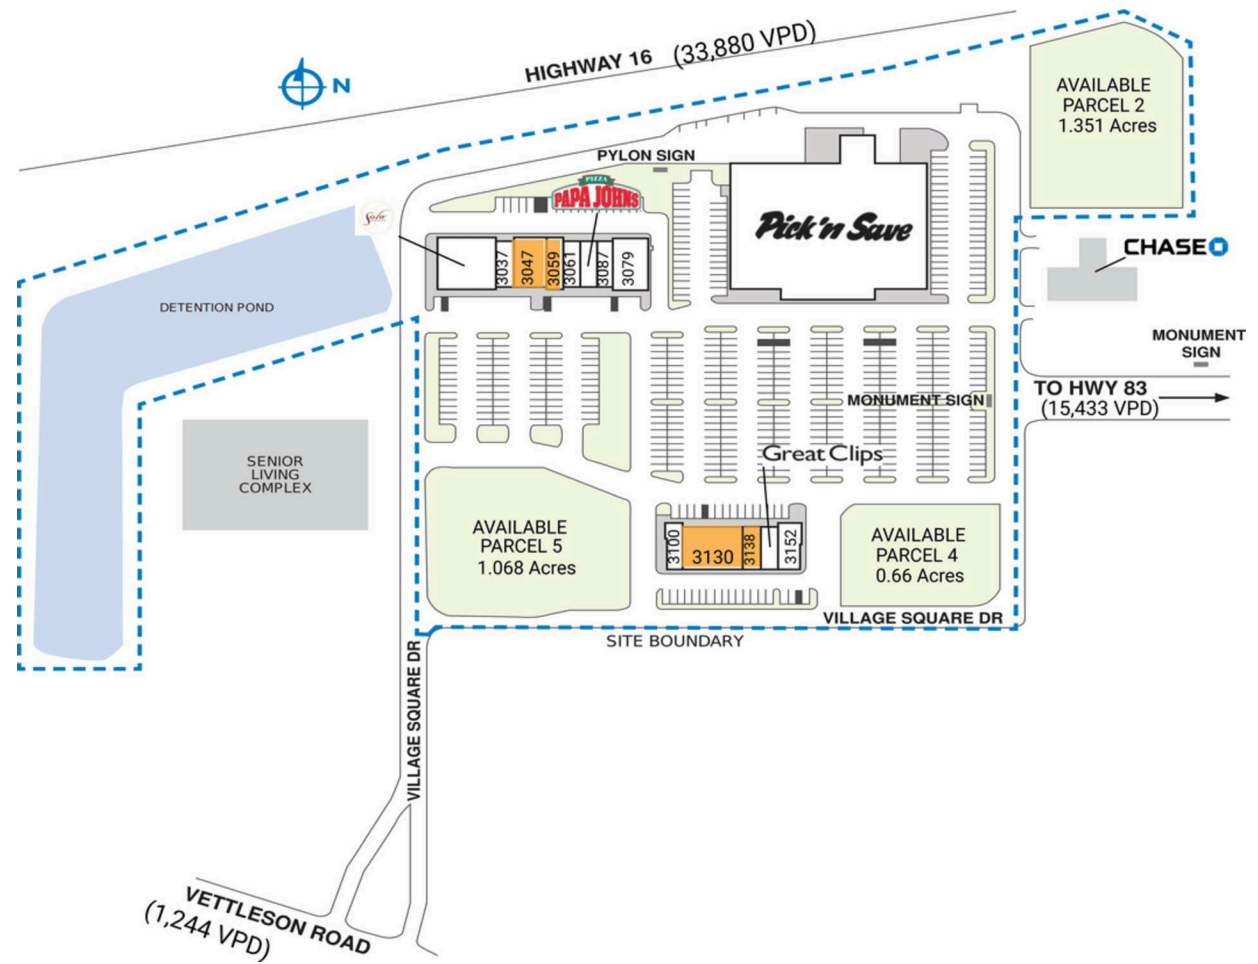

VILLAGE SQUARE OF DELAFIELD

3161 Village Square Drive | Delafield, WI 53029

SPACE	TENANT	SQ. FT.
Shad1	Chase Bank	
Shad2	Heritage Lake Country	
3001	Sola Salons	5,314 SF
3037	Brooke Rose Massage Therapy	1,272 SF
3047	AVAILABLE	2,683 SF
3059	AVAILABLE	1,520 SF
3061	Asian Kitchen	1,272 SF
3067	Papa John's	1,225 SF
3079	Cloud 9 Dental	3,000 SF
3087	Choice Dry Cleaners	1,095 SF
3100	E Nails	1,245 SF
3130	AVAILABLE	4,630 SF
3138	AVAILABLE	1,155 SF
3146	Great Clips	961 SF
3152	Inclusion Coffee Company	1,829 SF
3161	Pick 'n Save	54,438 SF
TOTAL SQ. FT.		81,639

SITE LEGEND	
 Available	 Occupied
 Leased (not occupied)	 Owned by Others
 Site Boundary	

DISCLAIMER - This site plan is for general information purposes only and is not intended to constitute representations and warranties by Landlord as to the ownership of the real property depicted herein or the identity or nature of any occupants thereof.