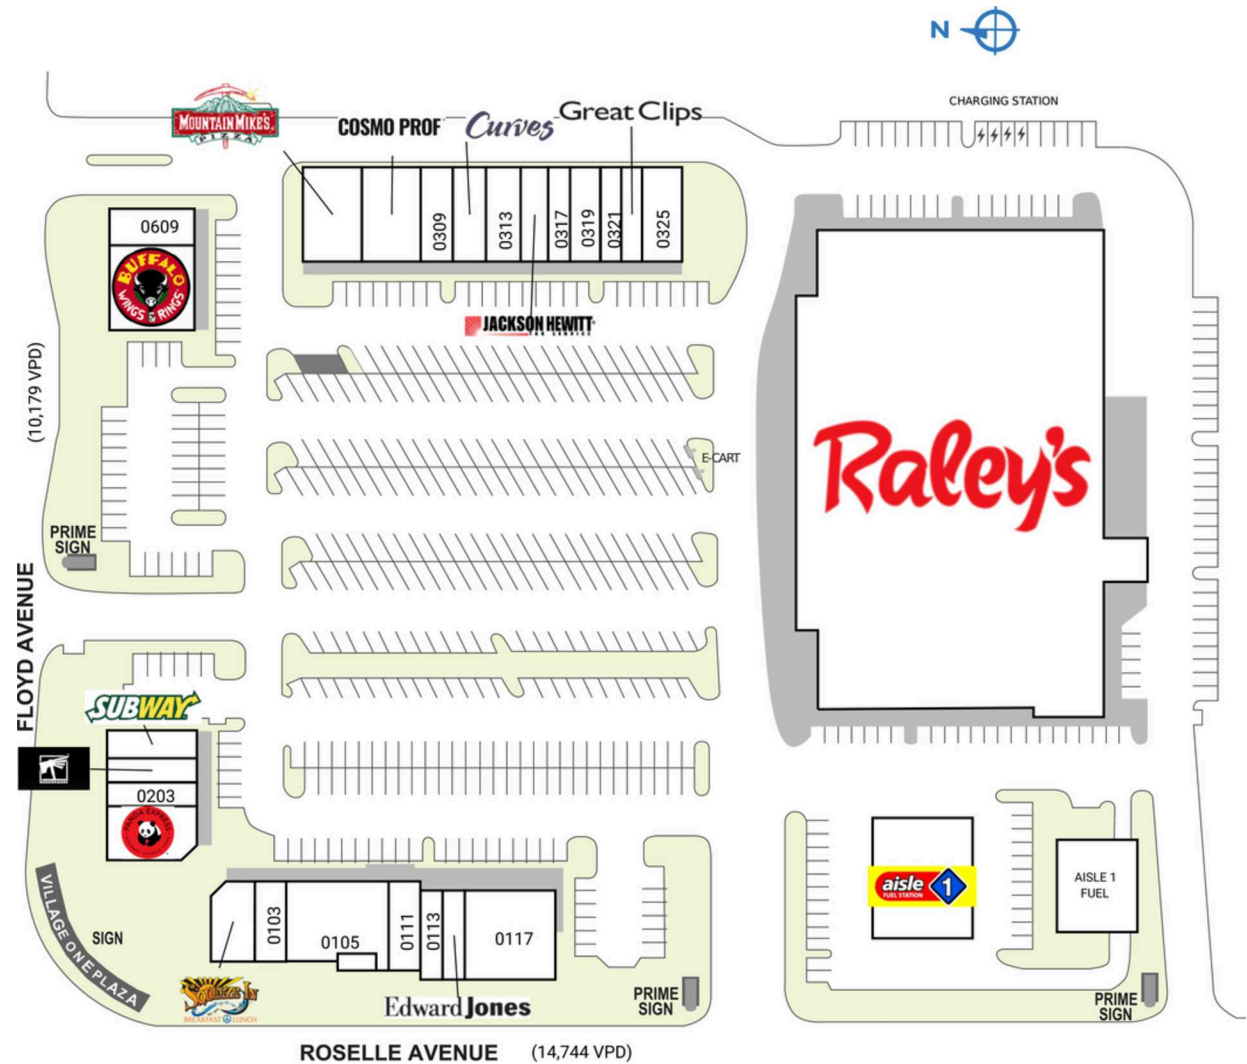

VILLAGE ONE PLAZA

3020 Floyd Avenue | Modesto, CA 95355

SPACE	TENANT	SQ. FT.			
0311	Curves	1,236 SF	0311	Curves	1,236 SF
0101	Squeeze In	1,600 SF	0313	Village One Massage Therapy	1,304 SF
0103	Pokemoto	1,100 SF	0315	Jackson Hewitt	1,080 SF
0105	Tasty Thai Cuisine	3,700 SF	0317	Cigars, Cigarettes and More	900 SF
0111	Salon Karisma	1,200 SF	0319	NT Nails	1,200 SF
0113	Tea Shack	900 SF	0321	Bark n' Beauties Pet Grooming	850 SF
0115	Edward Jones	900 SF	0323	Great Clips	850 SF
0117	Smart Axe	3,600 SF	0325	Fresh Cleaners	1,600 SF
0139	Raley's	65,703 SF	0601	Buffalo Wings and Rings	3,000 SF
0189	Raley's Aisle 1 Gas	2,500 SF	0609	Village One Dental	1,400 SF
0201	Panda Express	2,000 SF	TOTAL SQ. FT.		105,658
0203	Mango Crazy	910 SF			
0205	Warhammer	925 SF			
0207	Subway	1,200 SF			
0301	Mountain Mike's Pizza	2,400 SF			
0303	CosmoProf	2,400 SF			
0309	Board and Brush Creative Studios	1,200 SF			

SITE LEGEND

- Available
- Leased (not occupied)
- Owned by Others
- Site Boundary
- Occupied

DISCLAIMER - This site plan is for general information purposes only and is not intended to constitute representations and warranties by Landlord as to the ownership of the real property depicted herein or the identity or nature of any occupants thereof.