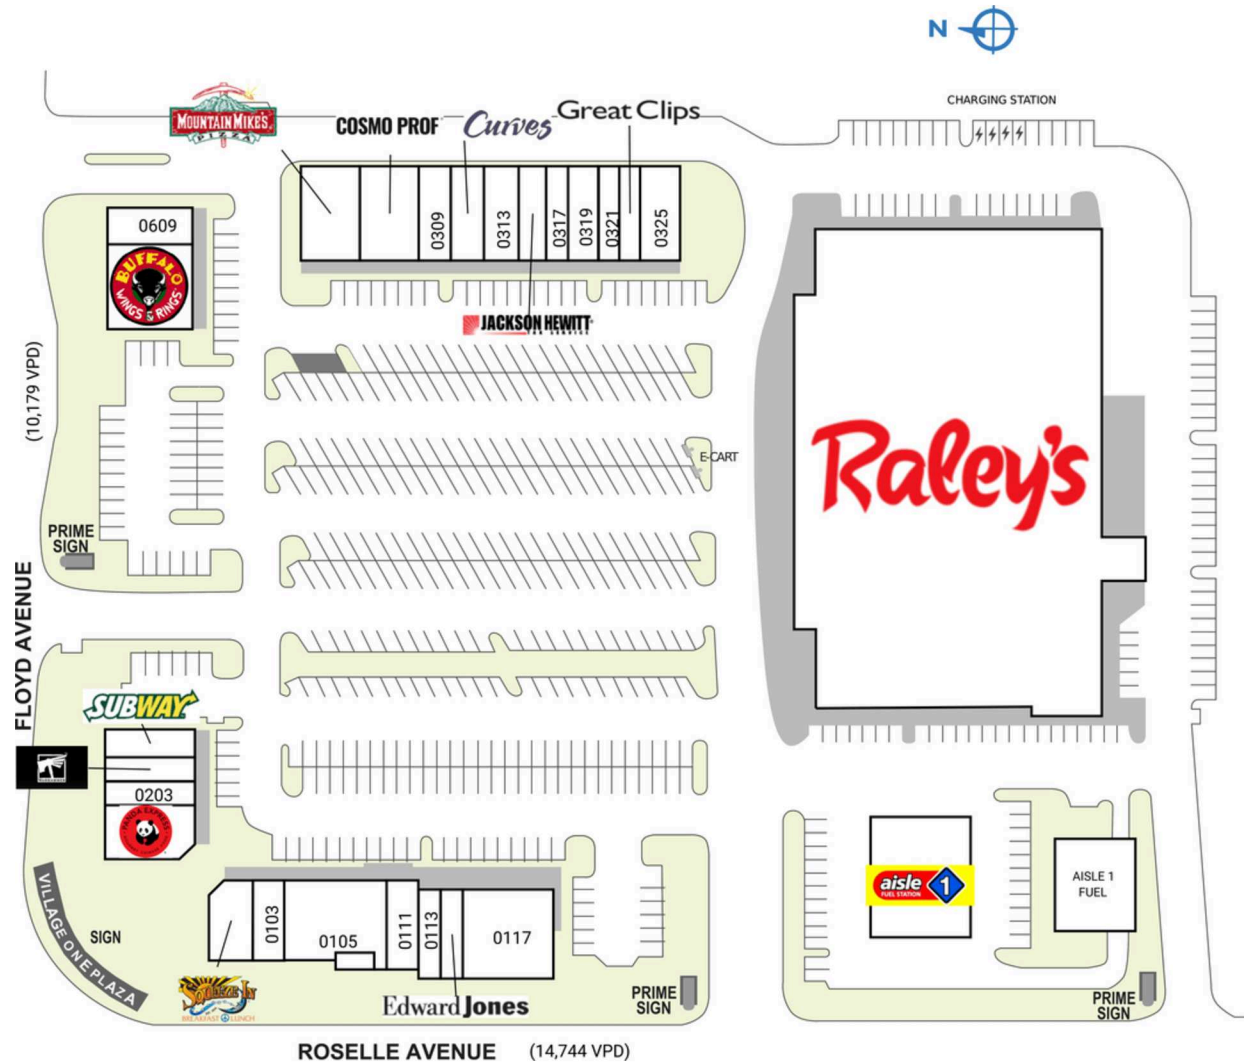

VILLAGE ONE PLAZA

3020 Floyd Avenue | Modesto, CA 95355

SPACE	TENANT	SQ. FT.			
0311	Curves	1,236 SF	0311	Curves	1,236 SF
0101	Squeeze In	1,600 SF	0313	Village One Massage Therapy	1,304 SF
0103	Pokemoto	1,100 SF	0315	Jackson Hewitt	1,080 SF
0105	Tasty Thai Cuisine	3,700 SF	0317	Cigars, Cigarettes and More	900 SF
0111	Salon Karisma	1,200 SF	0319	NT Nails	1,200 SF
0113	Tea Shack	900 SF	0321	Bark n' Beauties Pet Grooming	850 SF
0115	Edward Jones	900 SF	0323	Great Clips	850 SF
0117	Smart Axe	3,600 SF	0325	Fresh Cleaners	1,600 SF
0139	Raley's	65,703 SF	0601	Buffalo Wings and Rings	3,000 SF
0189	Raley's Aisle 1 Gas	2,500 SF	0609	Village One Dental	1,400 SF
0201	Panda Express	2,000 SF	TOTAL SQ. FT.		105,658
0203	Mango Crazy	910 SF			
0205	Warhammer	925 SF			
0207	Subway	1,200 SF			
0301	Mountain Mike's Pizza	2,400 SF			
0303	CosmoProf	2,400 SF			
0309	Board and Brush Creative Studios	1,200 SF			

SITE LEGEND

- Available
- Leased (not occupied)
- Owned by Others
- Site Boundary
- Occupied

DISCLAIMER - This site plan is for general information purposes only and is not intended to constitute representations and warranties by Landlord as to the ownership of the real property depicted herein or the identity or nature of any occupants thereof.