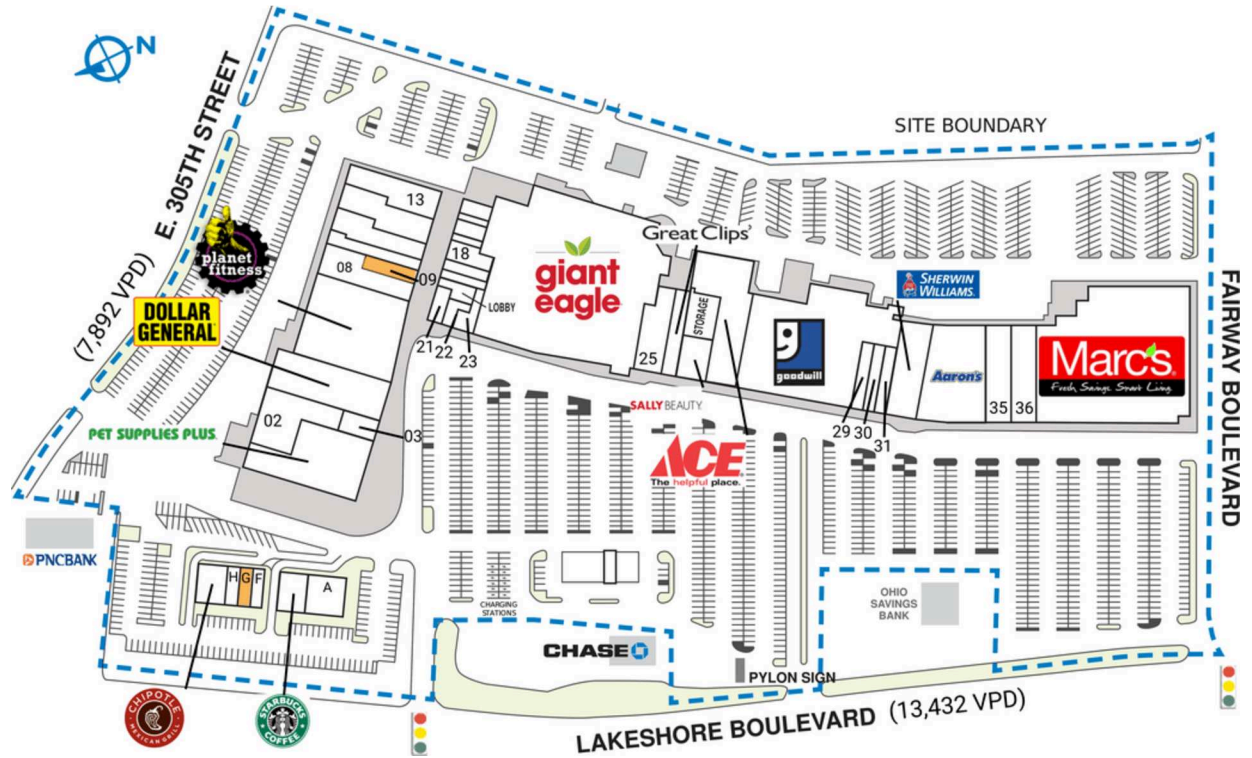

SHOREGATE TOWN CENTER

29700-30450 Lake Shore Boulevard | Willowick, OH 44095

SPACE	TENANT	SQ. FT.			
	18	WoodShop	1,885 SF		
A	Create-A-Space	3,763 SF	21	Beaut? Boutique	1,504 SF
E	Starbucks	2,237 SF	22	Subway	1,027 SF
F	Be Smoothie	1,200 SF	23	T-Mobile	1,778 SF
G	AVAILABLE	1,200 SF	24	Giant Eagle	64,105 SF
H	Zepe's Pizzeria	1,200 SF	25	Petie's Restaurant	5,119 SF
J	Chipotle Mexican Grill	2,409 SF	26	Great Clips	1,500 SF
OUT-B	Chase Bank ATM		27	Sally Beauty Supply	1,750 SF
SHAD I	Ohio Savings Bank		28	Goodwill	31,162 SF
01	Pet Supplies Plus	10,340 SF	28A	Ace Hardware	17,975 SF
02	Ohio Paws with Purpose	9,660 SF	29	H&R Block	1,872 SF
03	Victoria	1,921 SF	30	Trippy's Smoke Shop	1,531 SF
04	Dollar General	10,800 SF	31	Nail Lacquer	1,597 SF
05	Planet Fitness	21,288 SF	32	Sherwin Williams	7,200 SF
08	Big Boss Moving	6,000 SF	34	Aaron's	14,000 SF
09	AVAILABLE	1,327 SF	35	Alesci's	6,245 SF
13	The Baller Zone	5,680 SF	36	CH 01 Beauty & Plus	5,786 SF
			37	Marc's	44,370 SF
TOTAL SQ. FT.				289,431	

SITE LEGEND	
 Available	 Occupied
 Leased (not occupied)	 Owned by Others
 Site Boundary	

DISCLAIMER - This site plan is for general information purposes only and is not intended to constitute representations and warranties by Landlord as to the ownership of the real property depicted herein or the identity or nature of any occupants thereof.