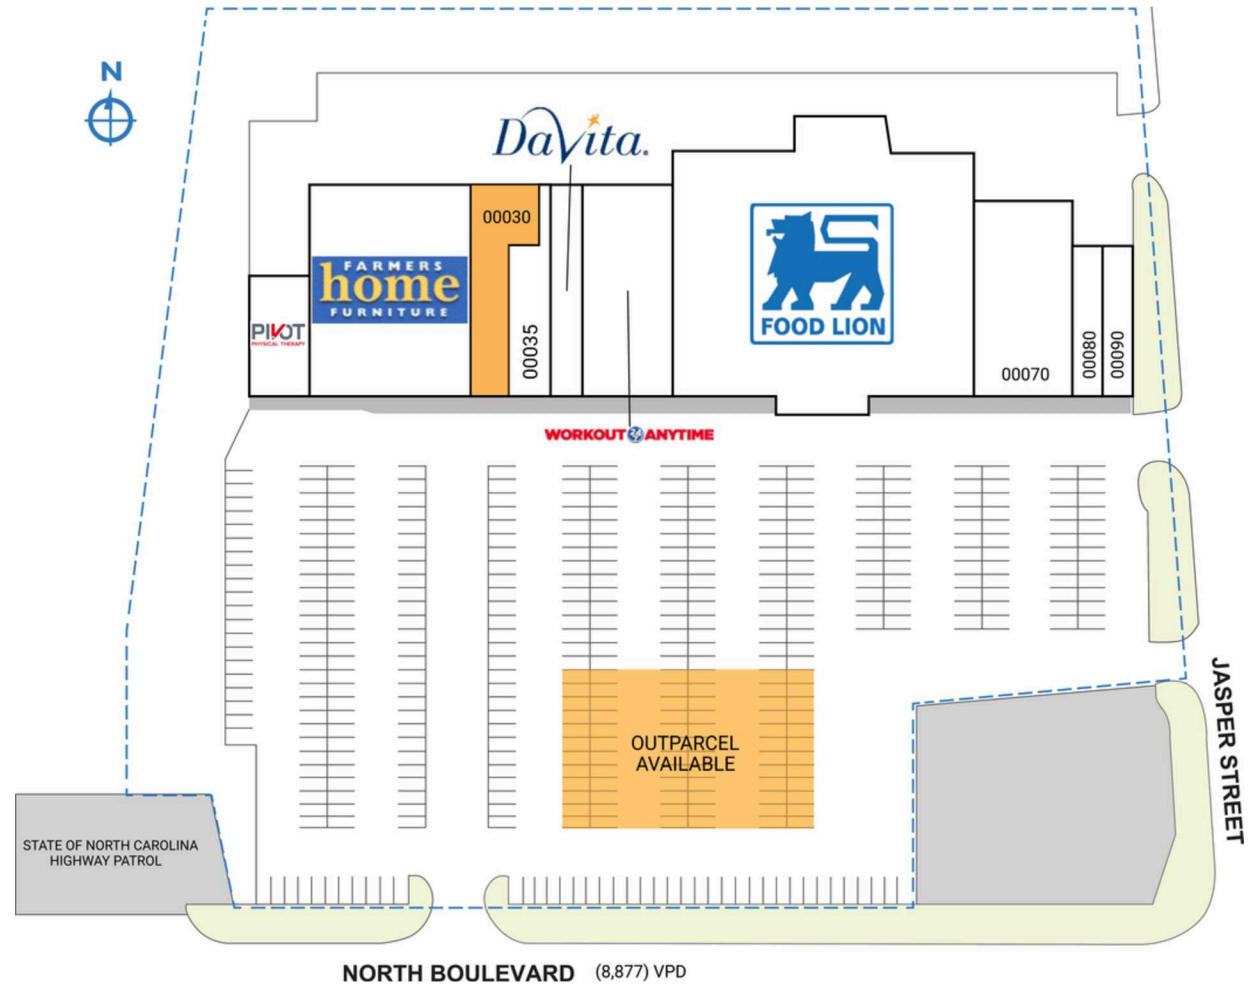

NORTHSIDE PLAZA

313 North Boulevard | Clinton, NC 28328

SPACE TENANT	SQ. FT.
ATM Wells Fargo	
00010 Pivot Physical Therapy and Wellness Center of Clinton	3,200 SF
00020 Farmers Home Furniture	15,000 SF
00030 AVAILABLE	3,980 SF
00035 The Performing Arts School	2,780 SF
00040 DaVita Dialysis	3,500 SF
00050 Workout Anytime	8,235 SF
00060 Food Lion	30,720 SF
00070 Thunder Valley Mart	8,450 SF
00080 Beijing	2,000 SF
00090 HTV Express	2,000 SF
TOTAL SQ. FT.	79,865

SITE LEGEND	
 Available	 Occupied
 Leased (not occupied)	 Owned by Others
 Site Boundary	

DISCLAIMER - This site plan is for general information purposes only and is not intended to constitute representations and warranties by Landlord as to the ownership of the real property depicted herein or the identity or nature of any occupants thereof.