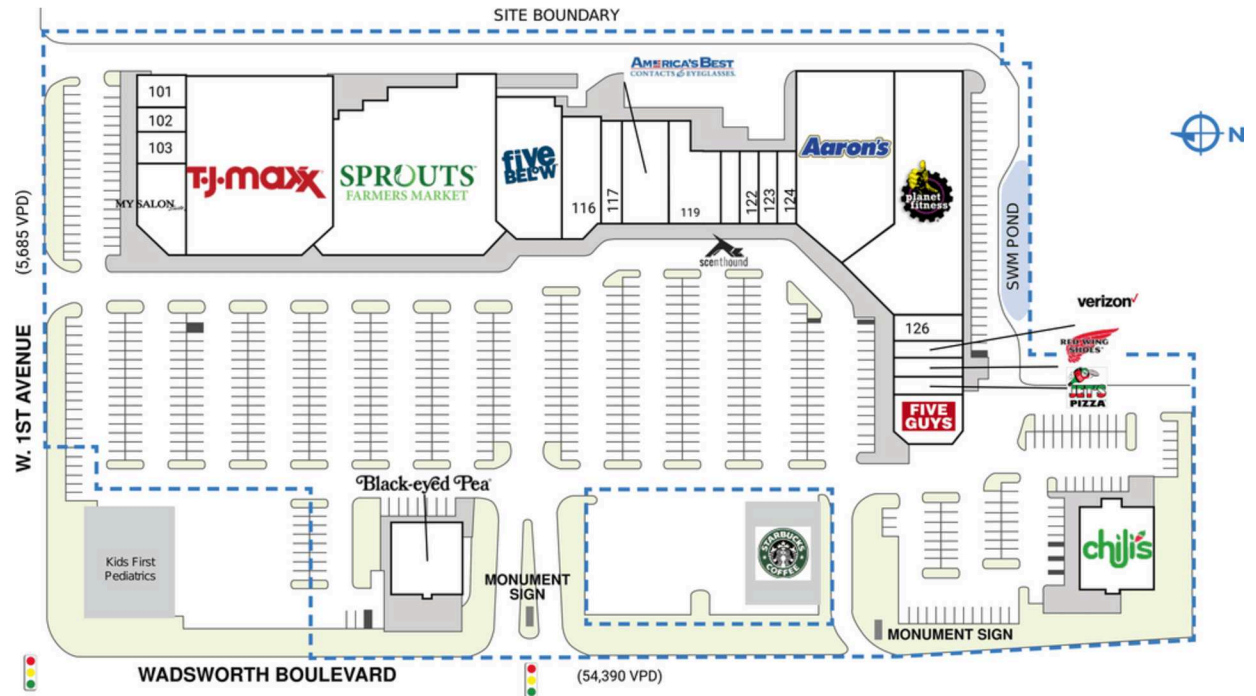

FAIRFIELD COMMONS

98 Wadsworth Boulevard | Lakewood, CO 80226

SPACE	TENANT	SQ. FT.	NO.	TENANT	SQ. FT.
OUT1	Black-Eyed Pea	5,000 SF	119	Three Peaks Urgent Care	3,440 SF
OUT2	Chili's	6,117 SF	121	Scenhound	1,400 SF
SHAD	Starbucks		122	Zero Degrees	1,400 SF
SHAD1	Johannes & Harris Development		123	Colorado Arches	1,400 SF
101	Bingo AJ Liquors	1,400 SF	124	Realm Chiropractic	1,356 SF
102	Sunset Nails	1,000 SF	125A	Aaron's	14,922 SF
103	Anastasia's Beauty Studio	1,400 SF	125B	Planet Fitness	20,000 SF
108	My Salon Suites	4,542 SF	126	Supplement Giant	1,960 SF
109	T.J.Maxx	24,541 SF	127	Verizon	1,120 SF
112	Sprouts Farmers Market	26,416 SF	128	Red Wing Shoes	1,400 SF
115	Five Below	7,982 SF	129	Jet's Pizza	1,400 SF
116	DI Training	5,400 SF	130	Five Guys Burgers & Fries	2,880 SF
117	Farm House Thai Eatery	2,800 SF		TOTAL SQ. FT.	143,276
118	America's Best Contacts & Eyeglasses	4,000 SF			

SITE LEGEND

- Available
- Leased (not occupied)
- Site Boundary
- Occupied
- Owned by Others

DISCLAIMER - This site plan is for general information purposes only and is not intended to constitute representations and warranties by Landlord as to the ownership of the real property depicted herein or the identity or nature of any occupants thereof.