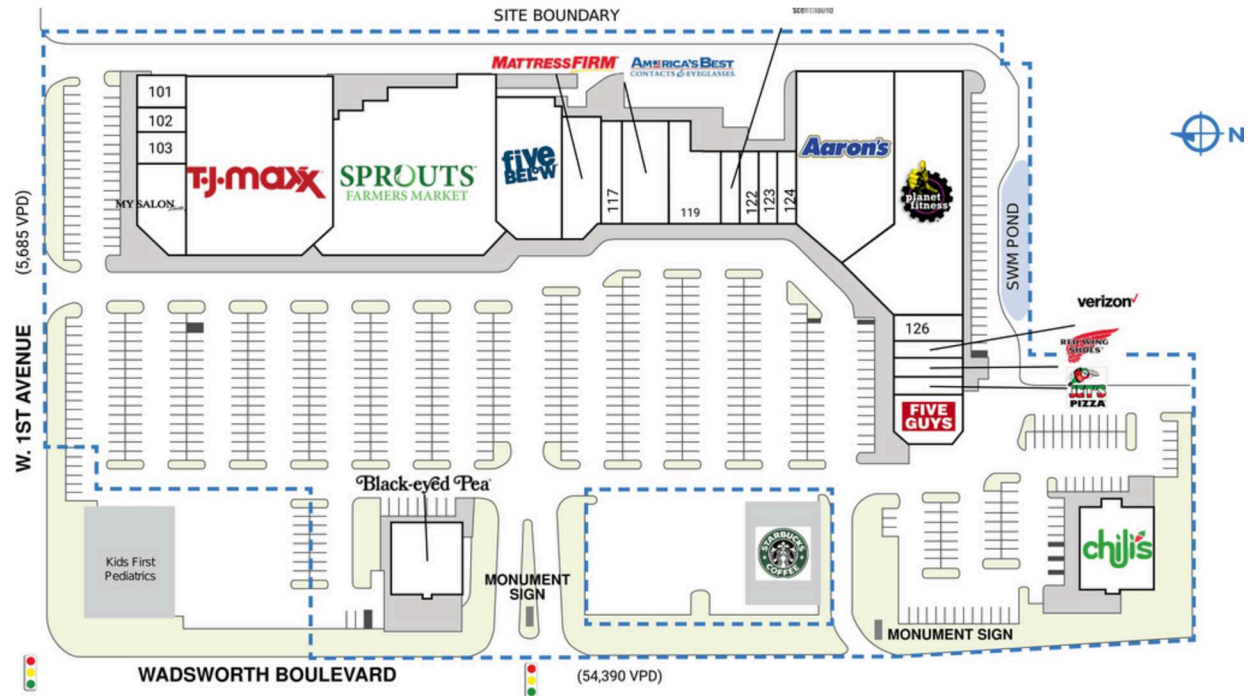

FAIRFIELD COMMONS

98 Wadsworth Boulevard | Lakewood, CO 80226

SPACE	TENANT	SQ. FT.			SQ. FT.
			119	Three Peaks Urgent Care	3,440 SF
OUT1	Black-Eyed Pea	5,000 SF	121	Scenhound	1,400 SF
OUT2	Chili's	6,117 SF	122	Zero Degrees	1,400 SF
SHAD	Starbucks		123	Colorado Arches	1,400 SF
SHAD1	Johannes & Harris Development		124	Realm Chiropractic	1,356 SF
101	Bingo AJ Liquors	1,400 SF	125A	Aaron's	14,922 SF
102	Sunset Nails	1,000 SF	125B	Planet Fitness	20,000 SF
103	Anastasia's Beauty Studio	1,400 SF	126	Supplement Giant	1,960 SF
108	My Salon Suites	4,542 SF	127	Verizon	1,120 SF
109	T.J.Maxx	24,541 SF	128	Red Wing Shoes	1,400 SF
112	Sprouts Farmers Market	26,416 SF	129	Jet's Pizza	1,400 SF
115	Five Below	7,982 SF	130	Five Guys Burgers & Fries	2,880 SF
116	Mattress Firm	5,400 SF		TOTAL SQ. FT.	143,276
117	Farm House Thai Eatery	2,800 SF			
118	America's Best Contacts & Eyeglasses	4,000 SF			

SITE LEGEND

- Available
- Leased (not occupied)
- Site Boundary
- Occupied
- Owned by Others

DISCLAIMER - This site plan is for general information purposes only and is not intended to constitute representations and warranties by Landlord as to the ownership of the real property depicted herein or the identity or nature of any occupants thereof.