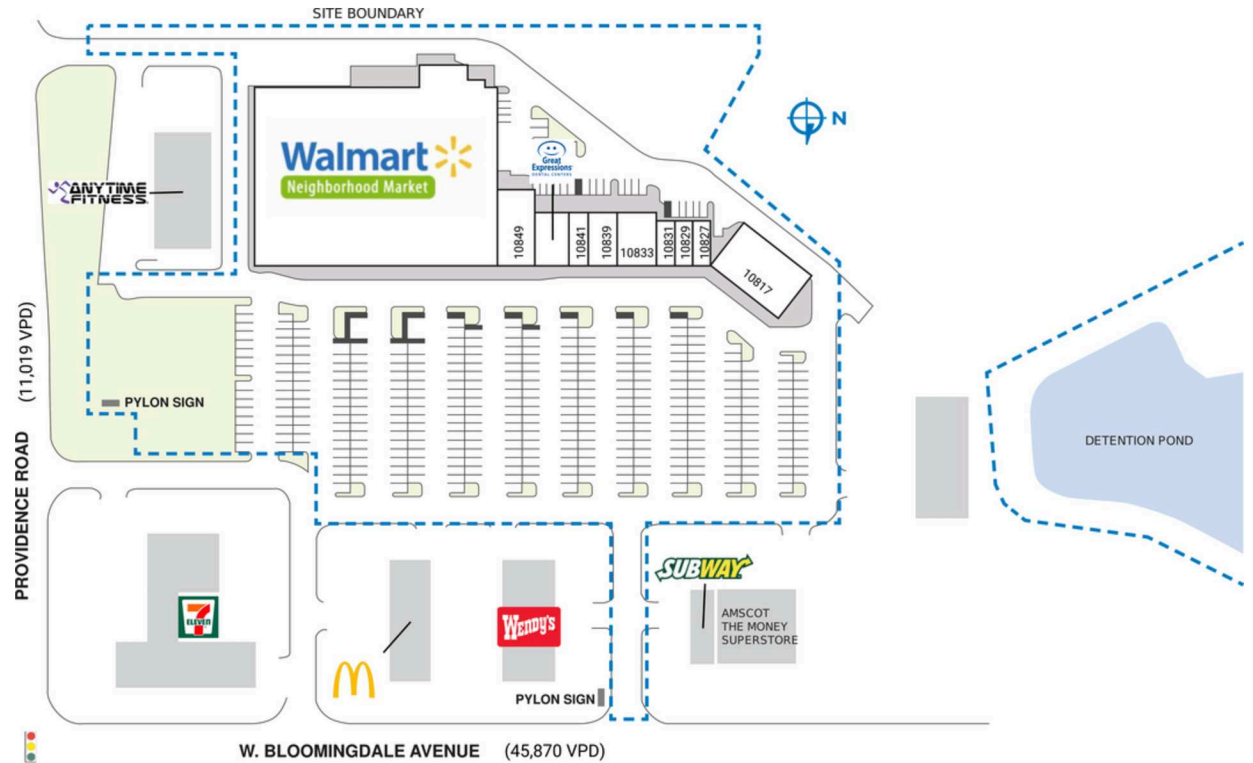

# BLOOMINGDALE HILLS

10863 West Bloomingdale Avenue | Riverview, FL 33578

SPACE	TENANT	SQ. FT.
SHAD1	McDonald's	
SHAD2	Wendy's	
SHAD3	Subway	
SHAD4	Childcare of Brandon	
SHAD5	Anytime Fitness	
10817	Acorn Health	6,000 SF
10827	Barber Shop	1,000 SF
10829	Sun Nail	1,000 SF
10831	Shanghai Chinese Restaurant	1,000 SF
10833	Oliver Martial Arts	2,700 SF
10839	Katana Japanese Express	2,100 SF
10841	Dancing for Joy	1,200 SF
10845	Great Expressions Dental Center	2,400 SF
10849	Happy's Home Centers	3,286 SF
10863	Walmart Neighborhood Market	57,756 SF
<b>TOTAL SQ. FT.</b>		<b>78,442</b>

SITE LEGEND	
<span style="display:inline-block; width:15px; height:15px; background-color:orange; border:1px solid black;"></span> Available	<span style="display:inline-block; width:15px; height:15px; background-color:gray; border:1px solid black;"></span> Occupied
<span style="display:inline-block; width:15px; height:15px; background-color:blue; border:1px solid black;"></span> Leased (not occupied)	<span style="display:inline-block; width:15px; height:15px; background-color:lightgray; border:1px solid black;"></span> Owned by Others
<span style="display:inline-block; width:15px; height:15px; border:2px dashed blue;"></span> Site Boundary	