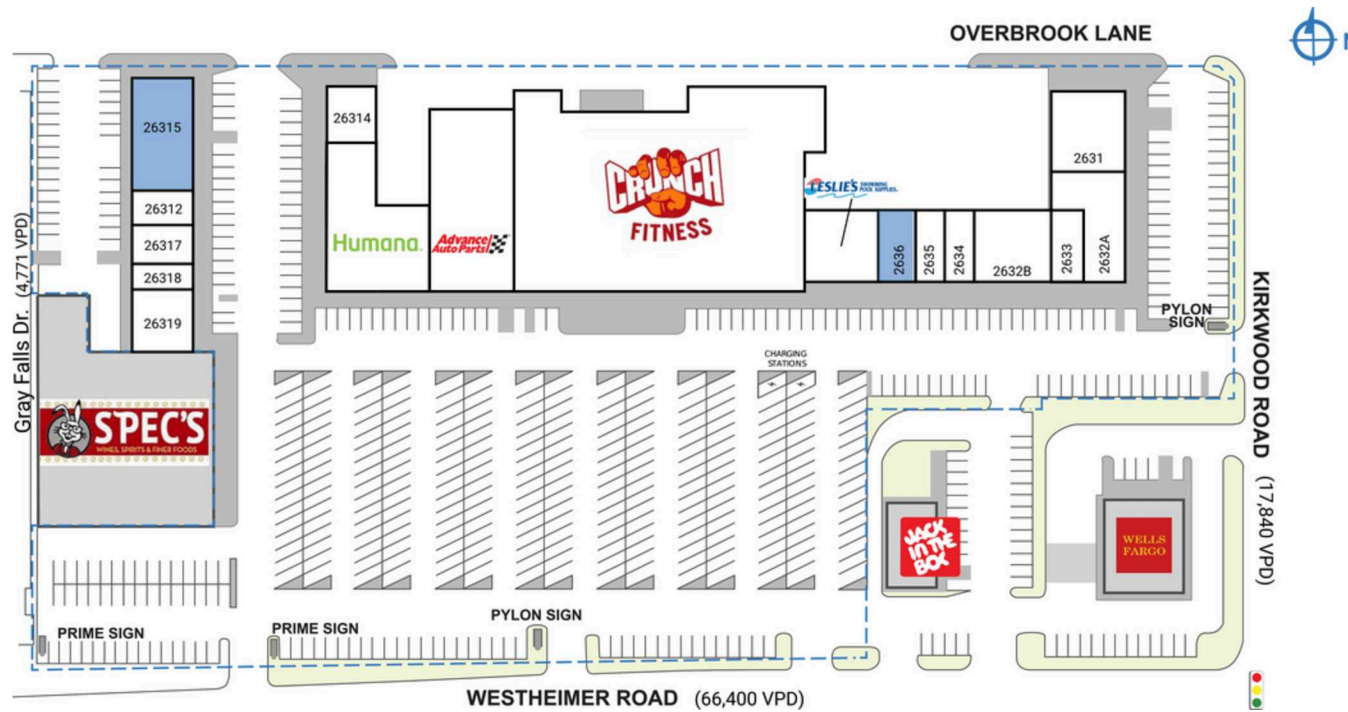

KIRKWOOD MARKET PLACE

11920-11980 Westheimer Road | Houston, TX 77077

SPACE	TENANT	SQ. FT.	SPACE	TENANT	SQ. FT.
SHADI	Spec's Liquor		2635	Mercury Clinical Research	1,200 SF
2631	Kobams African Restaurant	3,690 SF	2636	COMING AVAILABLE	1,341 SF
2632A	La Tapatia Mexican Cafe	3,360 SF	2637	Leslie's Pool Supplies	3,000 SF
2632B	Rumor	4,200 SF	2639	Advance Auto Parts	8,640 SF
2633	Boba Tea	1,325 SF	11940	Crunch Fitness	32,945 SF
2634	Sunlight Pediatrics & Moonlight Pediatric Urgent Care	1,500 SF	26310	Humana	7,358 SF
			26312	Heaven Reflexology	1,400 SF
			26314	Vape N More	1,333 SF
			26315	COMING AVAILABLE	4,378 SF
			26317	Gorgeous Lash Studio	1,400 SF
			26318	Cathy's Nails	950 SF
			26319	K One Salon	2,200 SF
			TOTAL SQ. FT.		80,220

SITE LEGEND

- Available
- Occupied
- Leased (not occupied)
- Owned by Others
- Site Boundary

DISCLAIMER - This site plan is for general information purposes only and is not intended to constitute representations and warranties by Landlord as to the ownership of the real property depicted herein or the identity or nature of any occupants thereof.