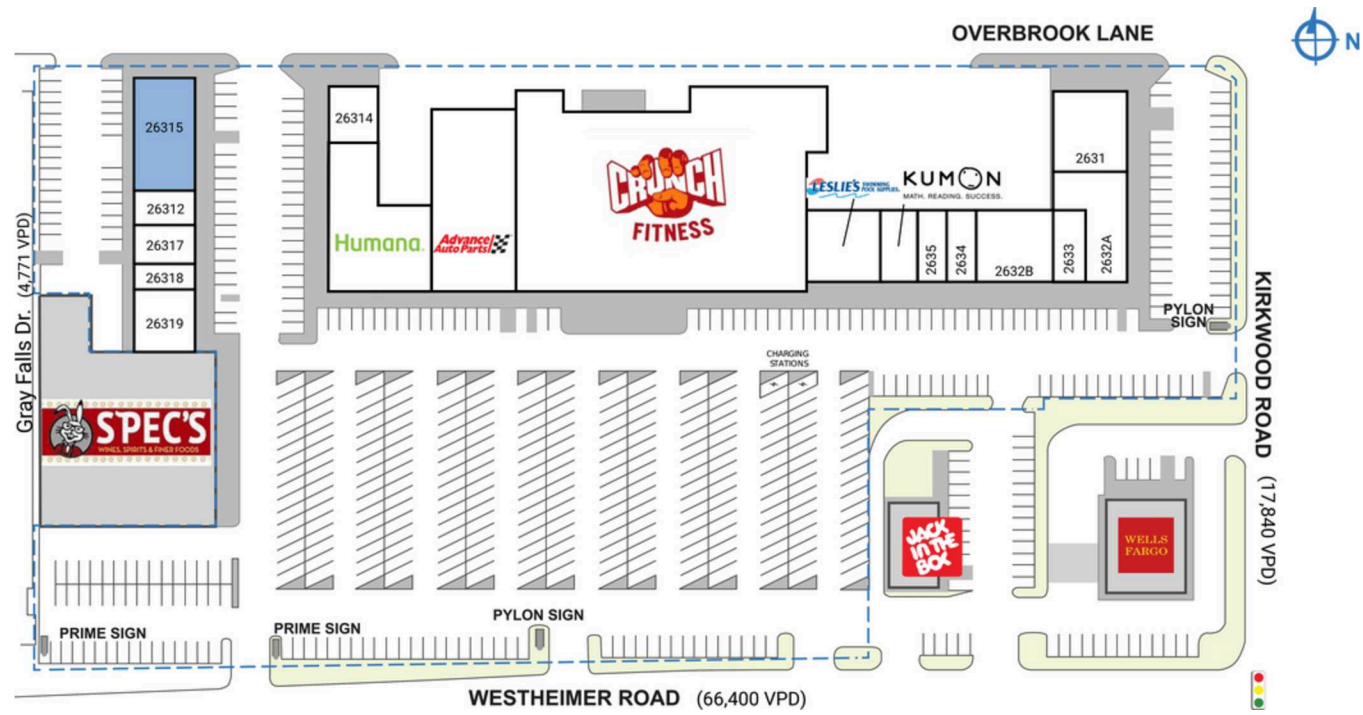

KIRKWOOD MARKET PLACE

11920-11980 Westheimer Road | Houston, TX 77077

SPACE	TENANT	SQ. FT.
SHADI	Spec's Liquor	
2631	Kobams African Restaurant	3,690 SF
2632A	La Tapatia Mexican Cafe	3,360 SF
2632B	Rumor	4,200 SF
2633	Boba Tea	1,325 SF
2634	Sunlight Pediatrics & Moonlight Pediatric Urgent Care	1,500 SF
2635	Mercury Clinical Research	1,200 SF
2636	Kumon Learning Center	1,341 SF
2637	Leslie's Pool Supplies	3,000 SF
2639	Advance Auto Parts	8,640 SF
11940	Crunch Fitness	32,945 SF
26310	Humana	7,358 SF
26312	Heaven Reflexology	1,400 SF
26314	Vape N More	1,333 SF
26315	COMING AVAILABLE	4,378 SF
26317	Gorgeous Lash Studio	1,400 SF
26318	Cathy's Nails	950 SF
26319	K One Salon	2,200 SF
TOTAL SQ. FT.		80,220

SITE LEGEND

- Available
- Occupied
- Leased (not occupied)
- Owned by Others
- Site Boundary

DISCLAIMER - This site plan is for general information purposes only and is not intended to constitute representations and warranties by Landlord as to the ownership of the real property depicted herein or the identity or nature of any occupants thereof.