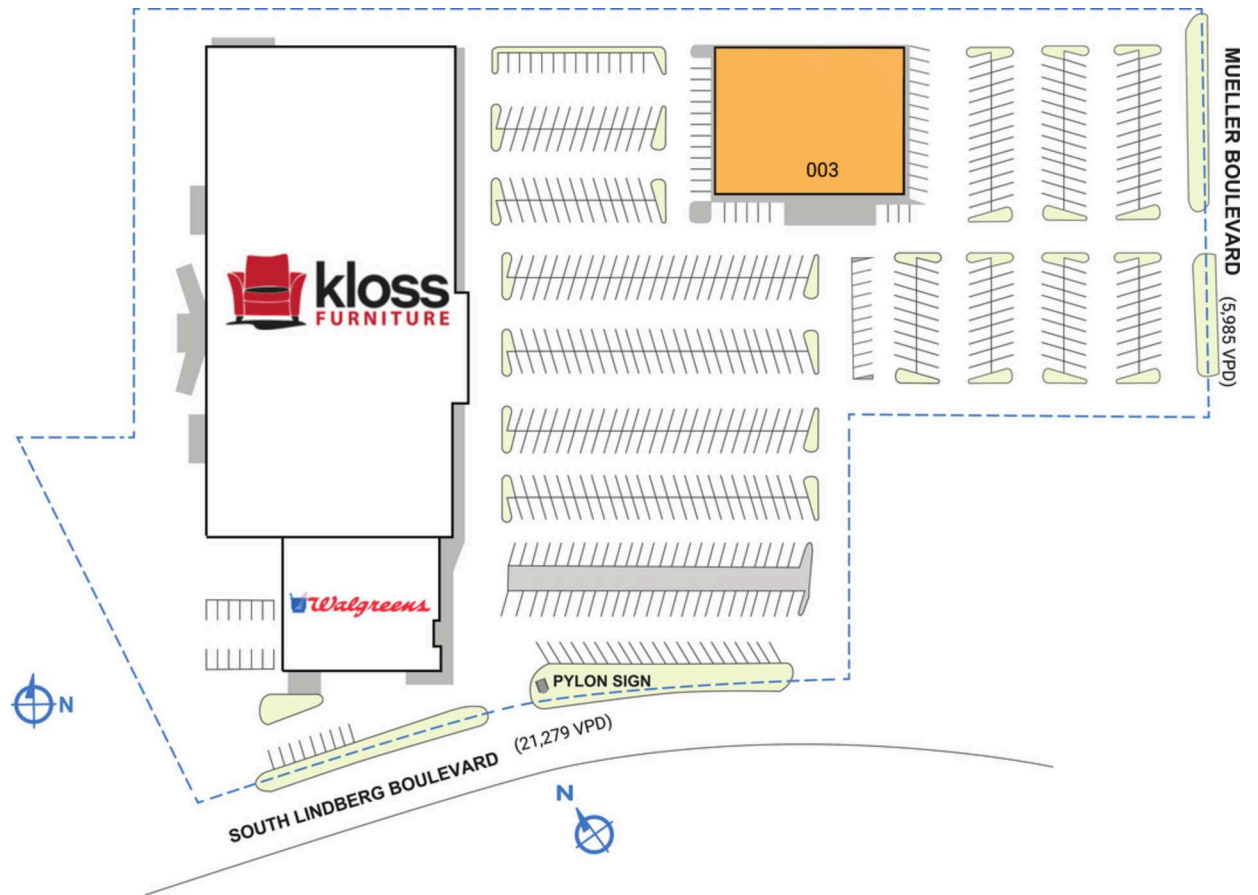

# SOUTH OAKS PLAZA

5764-5796 S. Lindbergh Boulevard | St. Louis, MO 63123

SPACE	TENANT	SQ. FT.
001	Walgreens	14,000 SF
002	Kloss Furniture	80,000 SF
003	AVAILABLE	18,300 SF
<b>TOTAL SQ. FT.</b>		<b>112,300</b>

**SITE LEGEND**

<span style="display: inline-block; width: 15px; height: 15px; background-color: #f4a460; border: 1px solid black;"></span> Available	<span style="display: inline-block; width: 15px; height: 15px; background-color: #d3d3d3; border: 1px solid black;"></span> Occupied
<span style="display: inline-block; width: 15px; height: 15px; background-color: #add8e6; border: 1px solid black;"></span> Leased (not occupied)	<span style="display: inline-block; width: 15px; height: 15px; background-color: #808080; border: 1px solid black;"></span> Owned by Others
<span style="display: inline-block; border-bottom: 2px dashed blue; width: 30px;"></span> Site Boundary	