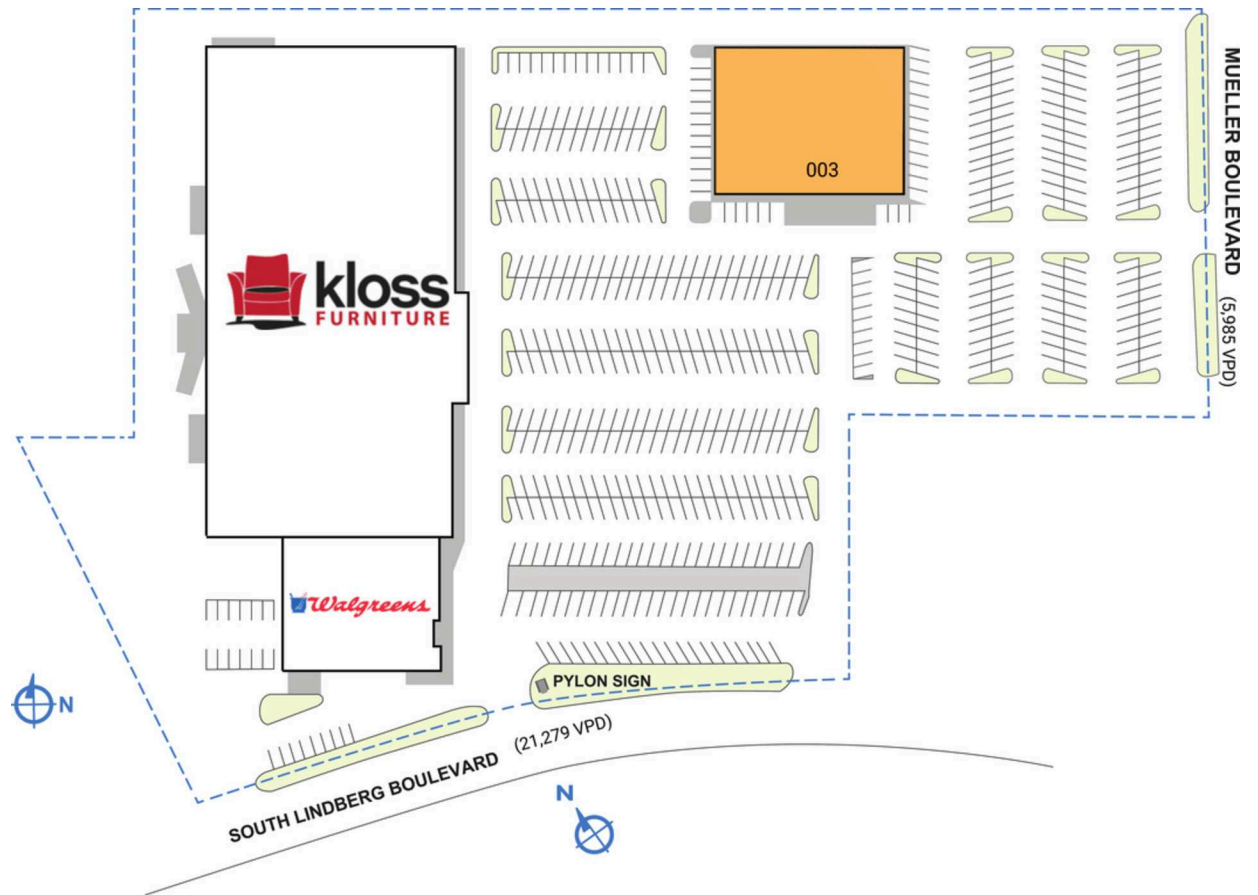

SOUTH OAKS PLAZA

5764-5796 S. Lindbergh Boulevard | St. Louis, MO 63123

SPACE	TENANT	SQ. FT.
001	Walgreens	14,000 SF
002	Kloss Furniture	80,000 SF
003	AVAILABLE	18,300 SF
TOTAL SQ. FT.		112,300

SITE LEGEND

 Available	 Occupied
 Leased (not occupied)	 Owned by Others
 Site Boundary	

DISCLAIMER - This site plan is for general information purposes only and is not intended to constitute representations and warranties by Landlord as to the ownership of the real property depicted herein or the identity or nature of any occupants thereof.