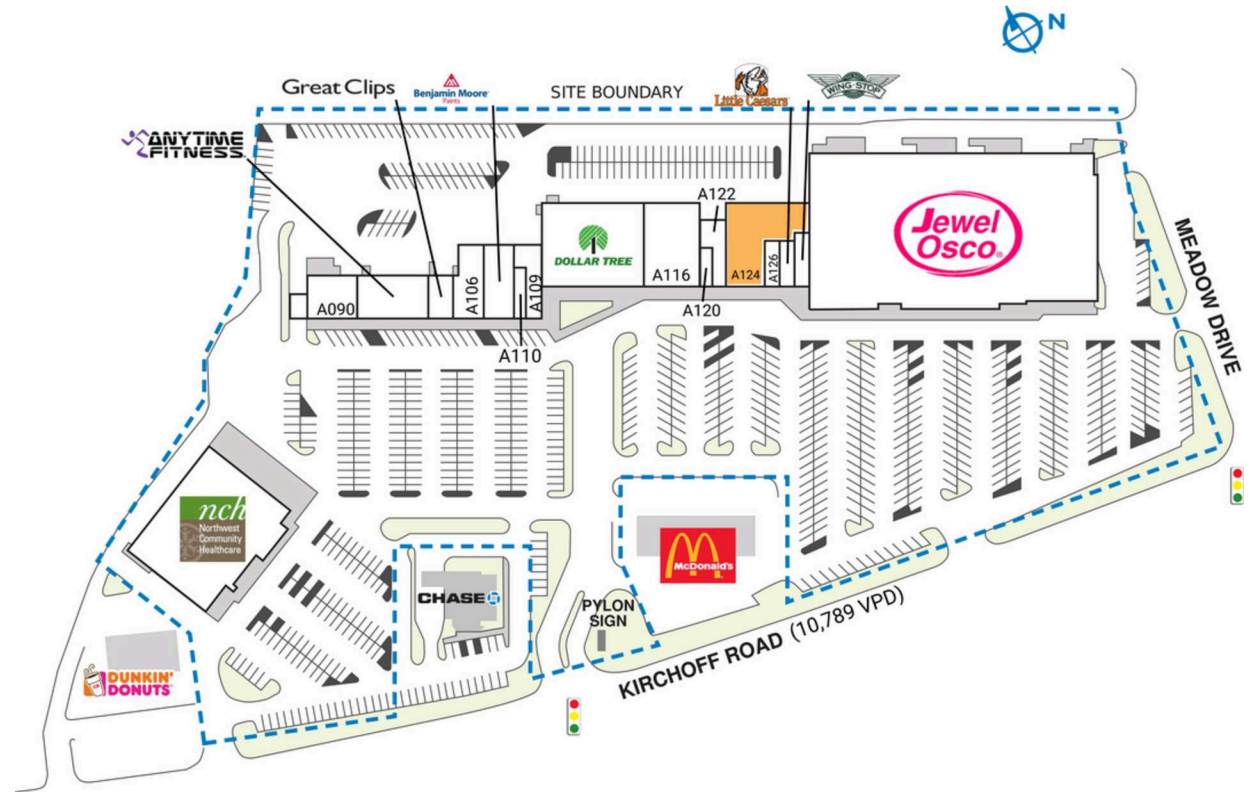

ROLLING MEADOWS SHOPPING CENTER

3068 Kirchoff Road | Rolling Meadows, IL 60008

SPACE	TENANT	SQ. FT.
A090	Corporate America Family Credit Union	3,059 SF
A100	Anytime Fitness	4,638 SF
A104	Great Clips	719 SF
A106	Phoenix Flame	2,483 SF
A108	Benjamin Moore	3,210 SF
A109	32 Dental 4U	1,800 SF
A110	Cloud Tea	1,000 SF
A112	Dollar Tree	11,800 SF
A116	Rep's Place	6,688 SF
A120	Michoacana Express	560 SF
A122	HK TAEKWONDO	2,200 SF
A124	AVAILABLE	5,420 SF
A126	eyebrow Threading and Beyond	960 SF
A128	Little Caesars	1,045 SF
A130	Wingstop	1,400 SF
MAJA	Northwest Community Hospital	21,000 SF
MAJB	Jewel-Osco	62,230 SF
TOTAL SQ. FT.		130,212

SITE LEGEND	
 Available	 Occupied
 Leased (not occupied)	 Owned by Others
 Site Boundary	

DISCLAIMER - This site plan is for general information purposes only and is not intended to constitute representations and warranties by Landlord as to the ownership of the real property depicted herein or the identity or nature of any occupants thereof.