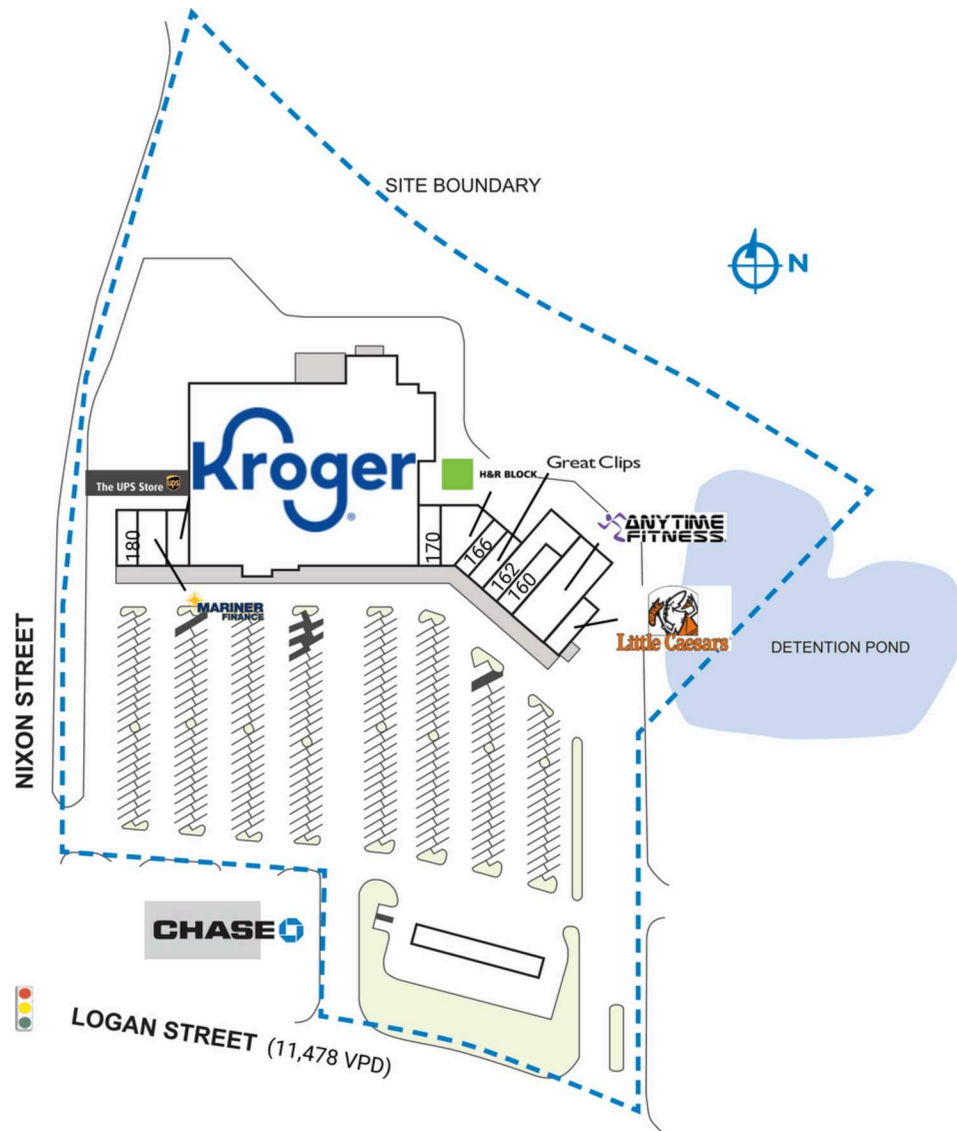

RIVERPLACE CENTRE

172 Logan Street | Noblesville, IN 46060

SPACE	TENANT	SQ. FT.
SHAD1	Chase Bank	
SHAD2	Godby Home Furnishing	
152	Little Caesars	1,400 SF
158	Anytime Fitness	5,400 SF
160	RAKKI Sushi & Hibachi Express	2,015 SF
162	Elite Martial Arts	3,160 SF
164	Great Clips	1,400 SF
166	Chic Nails	1,460 SF
168	H&R Block	3,154 SF
170	Vape & Wellness	1,400 SF
172	Kroger	50,000 SF
174	The UPS Store	1,200 SF
178	Mariner Finance	2,400 SF
180	Wok & Roll	1,200 SF
TOTAL SQ. FT.		74,189

SITE LEGEND	
 Available	 Occupied
 Leased (not occupied)	 Owned by Others
 Site Boundary	

DISCLAIMER - This site plan is for general information purposes only and is not intended to constitute representations and warranties by Landlord as to the ownership of the real property depicted herein or the identity or nature of any occupants thereof.