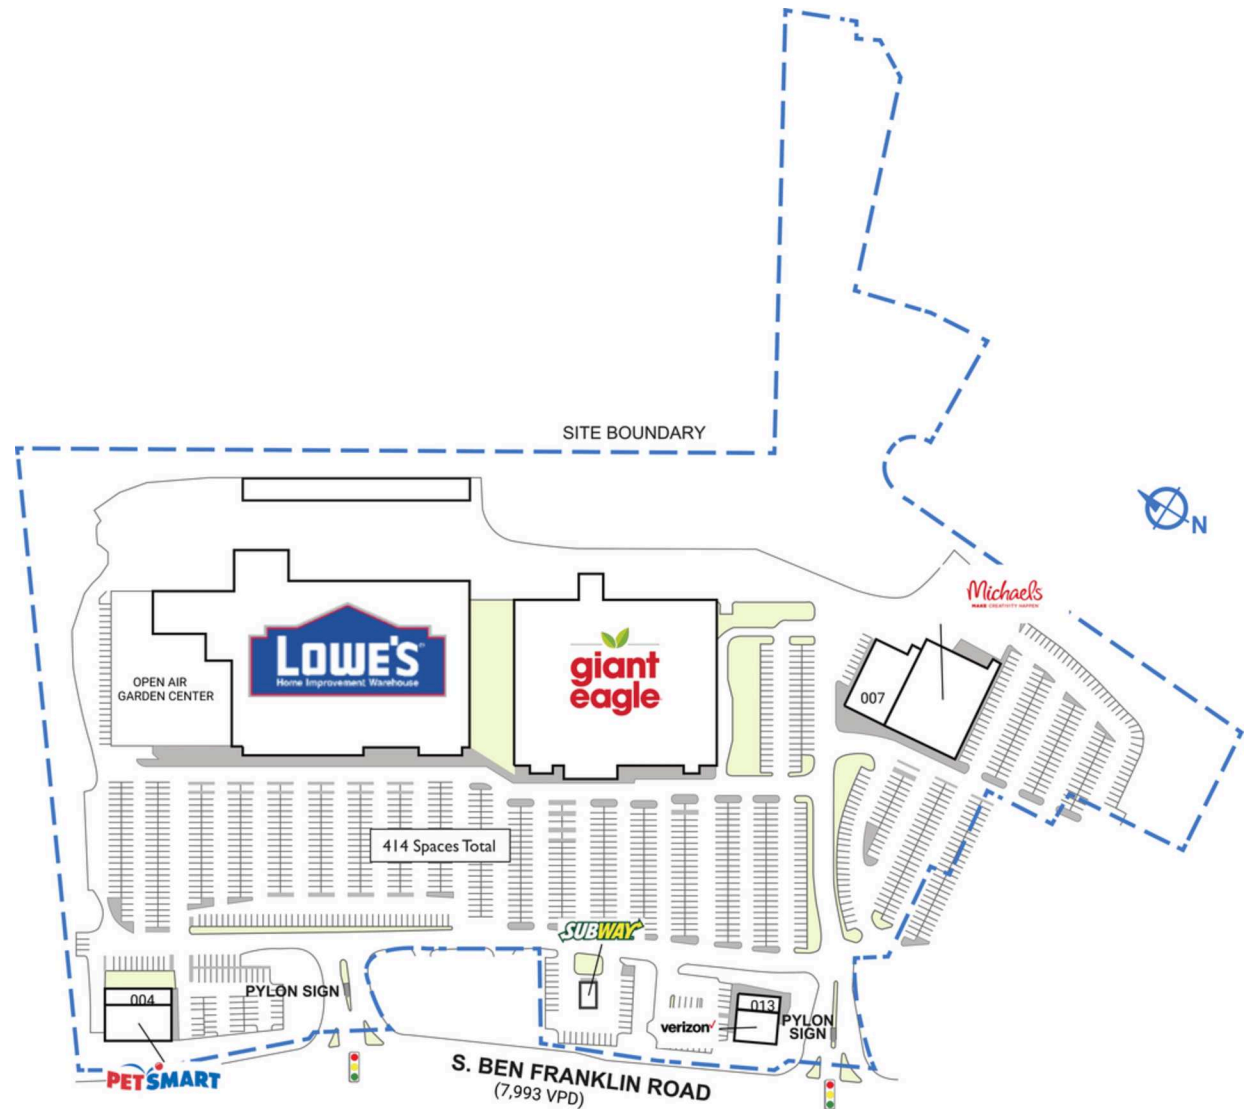

TOWNFAIR CENTER

475 S. Ben Franklin Road | Indiana, PA 15701

SPACE	TENANT	SQ. FT.
ATM	Indiana First Bank	
001	PetSmart	5,995 SF
002	Lowe's	95,173 SF
004	Smokesville	1,953 SF
007	PA Liquor Control	8,050 SF
008	Michaels	17,592 SF
012	Giant Eagle	83,821 SF
013	OneMain Financial	1,980 SF
014	Verizon	3,046 SF
015	Subway	1,000 SF
TOTAL SQ. FT.		218,610

SITE LEGEND	
	Available
	Leased (not occupied)
	Site Boundary
	Occupied
	Owned by Others

DISCLAIMER - This site plan is for general information purposes only and is not intended to constitute representations and warranties by Landlord as to the ownership of the real property depicted herein or the identity or nature of any occupants thereof.