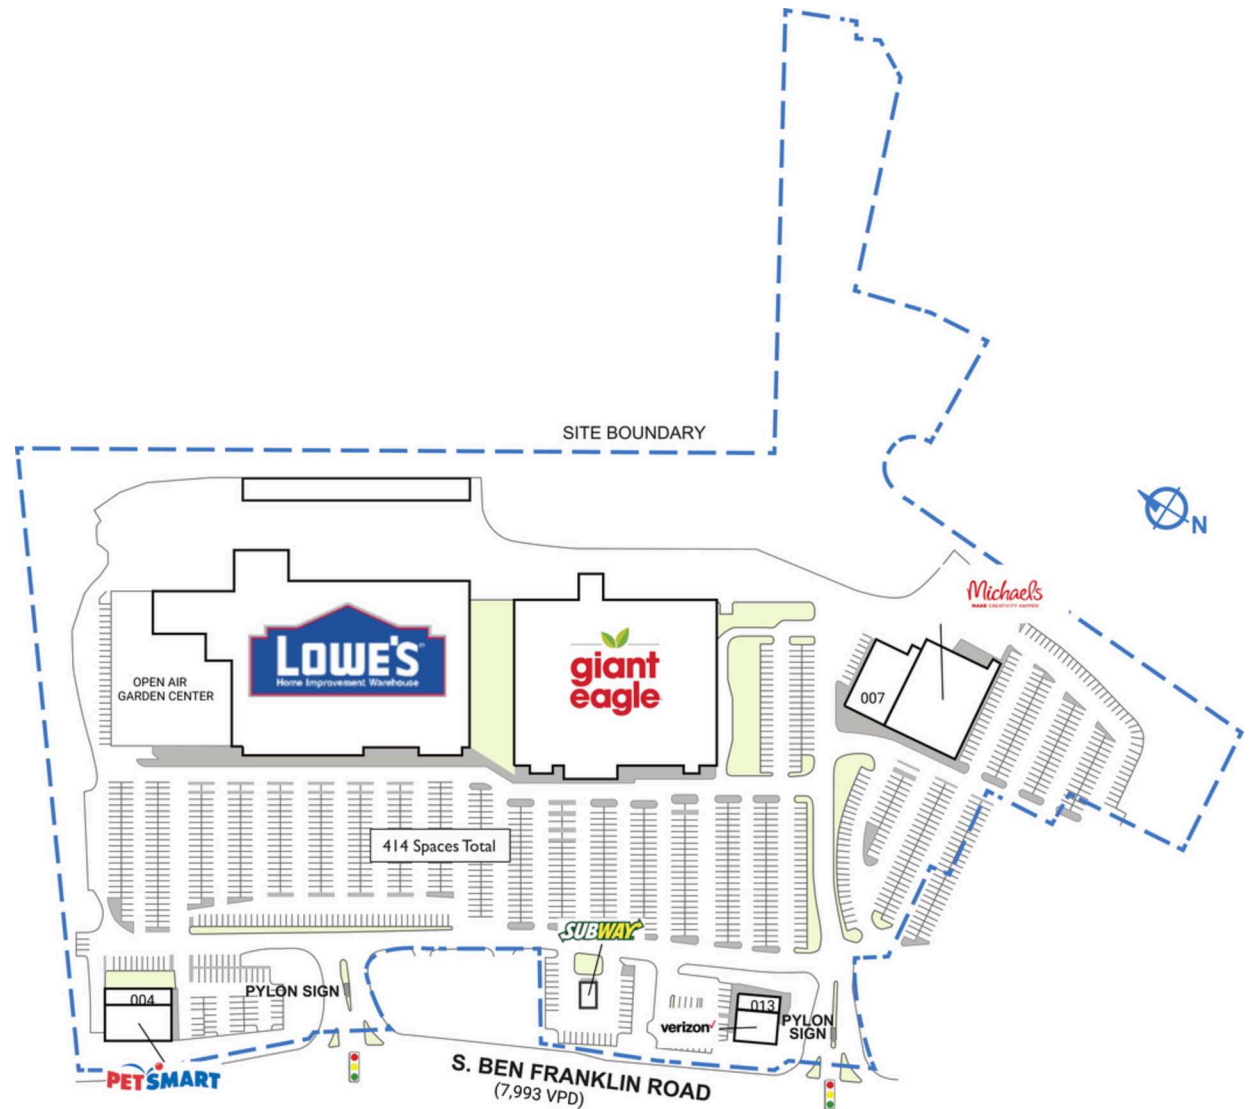

# TOWNFAIR CENTER

475 S. Ben Franklin Road | Indiana, PA 15701

SPACE	TENANT	SQ. FT.
ATM	Indiana First Bank	
001	PetSmart	5,995 SF
002	Lowe's	95,173 SF
004	Smokesville	1,953 SF
007	PA Liquor Control	8,050 SF
008	Michaels	17,592 SF
012	Giant Eagle	83,821 SF
013	OneMain Financial	1,980 SF
014	Verizon	3,046 SF
015	Subway	1,000 SF
<b>TOTAL SQ. FT.</b>		<b>218,610</b>

SITE LEGEND	
 Available	 Occupied
 Leased (not occupied)	 Owned by Others
 Site Boundary	

DISCLAIMER - This site plan is for general information purposes only and is not intended to constitute representations and warranties by Landlord as to the ownership of the real property depicted herein or the identity or nature of any occupants thereof.