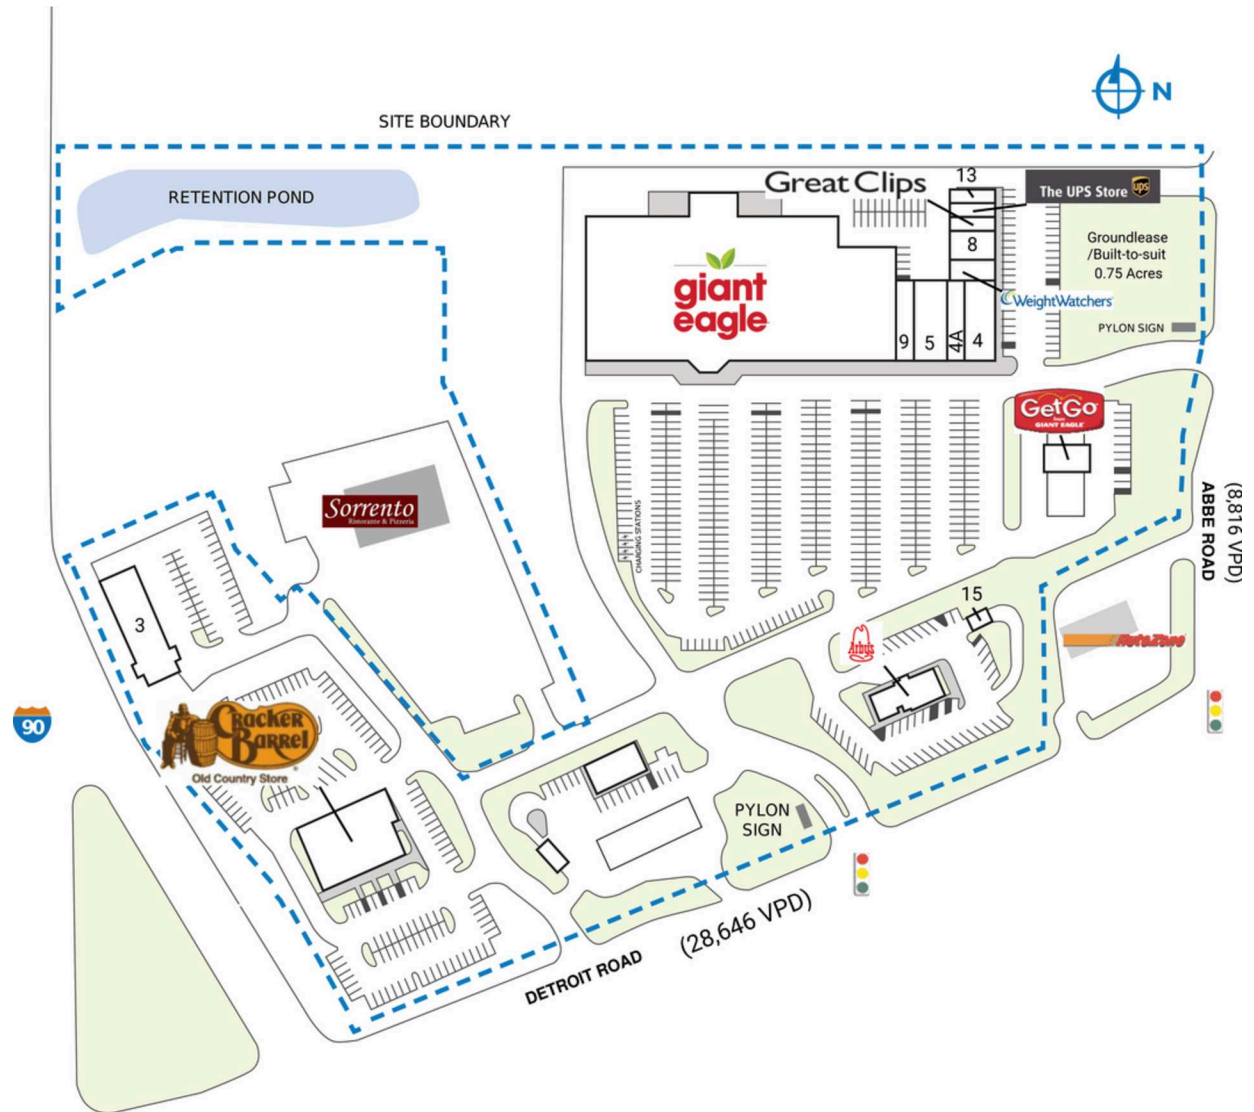

SHEFFIELD CROSSING

5231 Detroit Road | Sheffield Village, OH 44054

SPACE	TENANT	SQ. FT.
Shad I	Sorrento's Restaurant	
1	Giant Eagle	69,659 SF
2	Cracker Barrel	9,520 SF
3	Van's Auto Service	6,957 SF
4	EarthWise Pet Supply	3,440 SF
4A	Mr. Hero	2,000 SF
5	Girl Scouts of North East Ohio	4,000 SF
7	Arby's	3,141 SF
8	Tan City	2,400 SF
9	SVS Vision	2,000 SF
10	Weight Watchers	1,660 SF
11	The UPS Store	1,200 SF
12	Great Clips	1,200 SF
13	Sky Highlife Smokers	1,200 SF
14	Get Go Fuel Center	1,111 SF
15	Quickchange	600 SF
TOTAL SQ. FT.		110,088

SITE LEGEND	
	Available
	Leased (not occupied)
	Site Boundary
	Occupied
	Owned by Others

DISCLAIMER - This site plan is for general information purposes only and is not intended to constitute representations and warranties by Landlord as to the ownership of the real property depicted herein or the identity or nature of any occupants thereof.