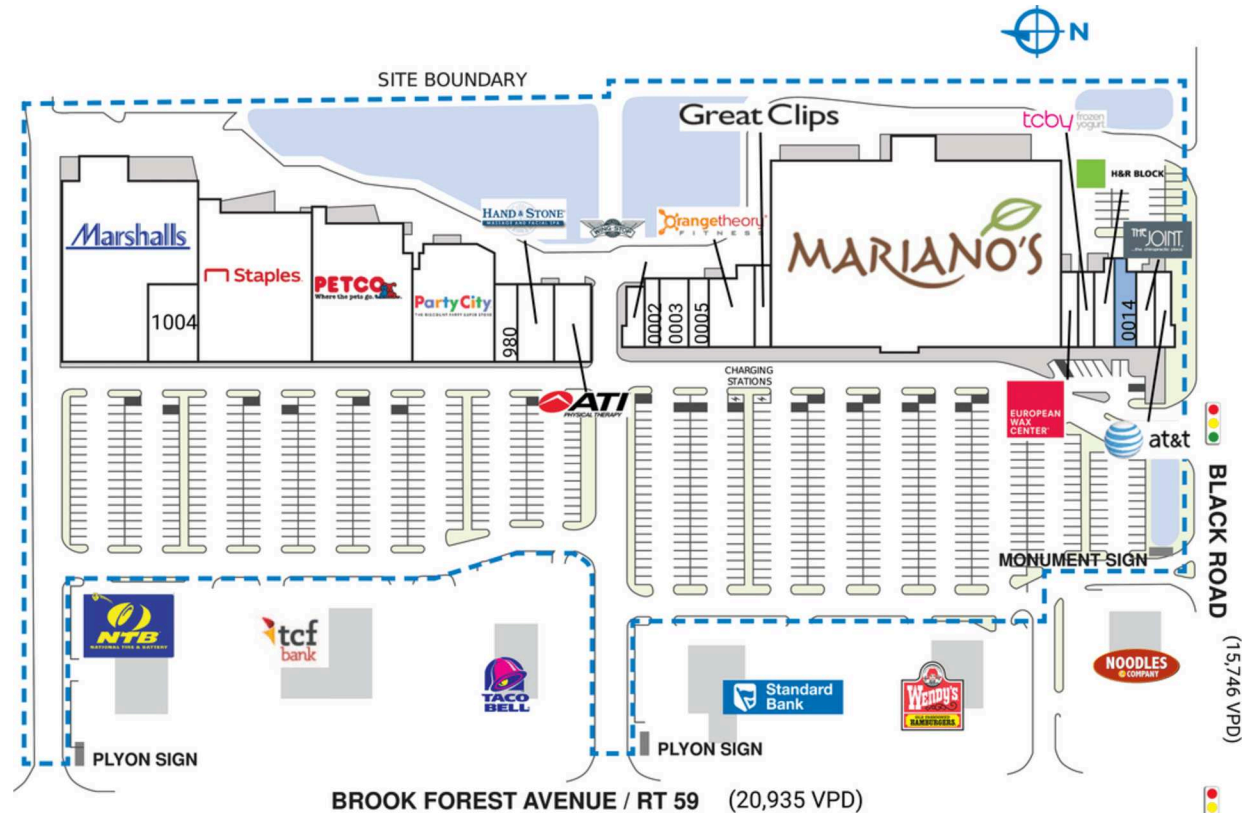

# SHOREWOOD CROSSING

994 Brook Forest Avenue | Shorewood, IL 60404

SPACE	TENANT	SQ. FT.
0001	WingStop	1,432 SF
0002	En Lai	1,500 SF
0003	Troy Dental	3,000 SF
0005	Barrio Burrito Bar	1,500 SF
0006	Orangetheory Fitness	3,426 SF
0009	Great Clips	1,125 SF
0010	Mariano's	65,977 SF
0011	European Wax Center	1,600 SF
0012	TCBY	1,600 SF
0013	H&R Block	1,600 SF
0014	COMING AVAILABLE	1,600 SF
0015	The Joint	1,600 SF
0016	AT&T	1,745 SF
972	ATI Physical Therapy	3,200 SF
976	Hand & Stone Massage and Facial Spa	3,200 SF
980	Le Petit Nail Salon	1,600 SF
988	Party City	12,013 SF
990	Petco	15,250 SF
992	Staples	20,388 SF
1004	X Golf	6,625 SF
1008	Marshalls	24,000 SF
<b>TOTAL SQ. FT.</b>		<b>173,981</b>

## SITE LEGEND

- Available
- Leased (not occupied)
- Occupied
- Owned by Others
- Site Boundary

DISCLAIMER - This site plan is for general information purposes only and is not intended to constitute representations and warranties by Landlord as to the ownership of the real property depicted herein or the identity or nature of any occupants thereof.