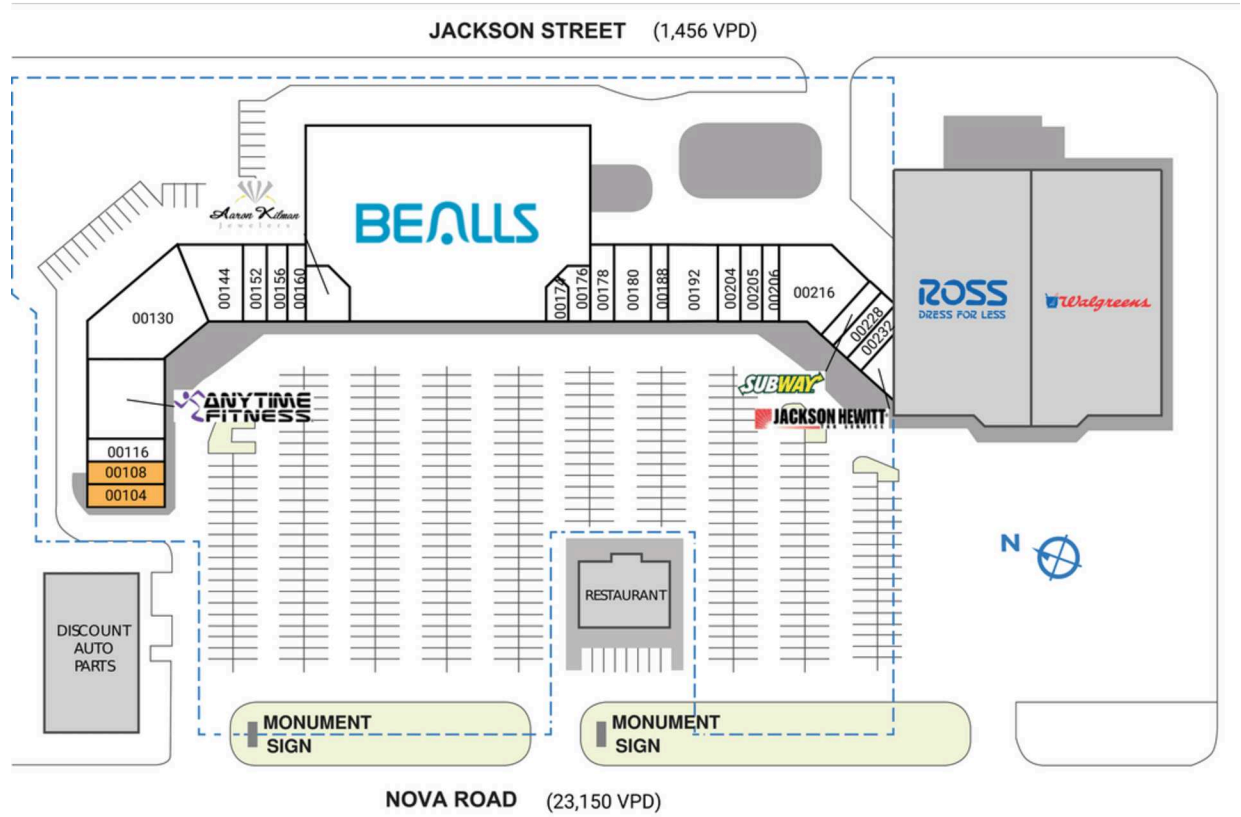

PARK PLACE PLAZA

3761 S Nova Road | Port Orange, FL 32129

SPACE	TENANT	SQ. FT.		
00104	AVAILABLE	1,397 SF	00180	FYZICAL Therapy & Balance Centers 2,730 SF
00108	AVAILABLE	1,397 SF	00188	iFixScreens.com 1,050 SF
00116	After Glow Tanning	1,400 SF	00192	Lee Nails 2,550 SF
00120	Anytime Fitness	6,000 SF	00204	HearUSA 1,400 SF
00130	Bizy Beaver	5,600 SF	00205	OneMain Financial 1,400 SF
00144	Karate For Kids	3,200 SF	00206	Turquoise Cafe and Bakery 1,050 SF
00152	Gotham City Pizza	1,400 SF	00216	McKenna's Place Port Orange, Inc. 4,385 SF
00156	Ink'd N Chop't	1,400 SF	00224	Subway 1,050 SF
00160	Speedway Shipping Services	1,050 SF	00228	Ocean Spa 1,050 SF
00170	Aaron Kilman Jewelers	1,740 SF	00232	Yummy Rice Thai and Asian 994 SF
00172	Bealls	41,077 SF	00236	Jackson Hewitt 990 SF
00174	Tobacco Outlet	800 SF	TOTAL SQ. FT. 87,050	
00176	Herbalife/Neon Nutrition	890 SF		
00178	Frenchie's Classic Barber Shop	1,050 SF		

SITE LEGEND

- Available
- Leased (not occupied)
- Occupied
- Owned by Others
- Site Boundary

DISCLAIMER - This site plan is for general information purposes only and is not intended to constitute representations and warranties by Landlord as to the ownership of the real property depicted herein or the identity or nature of any occupants thereof.