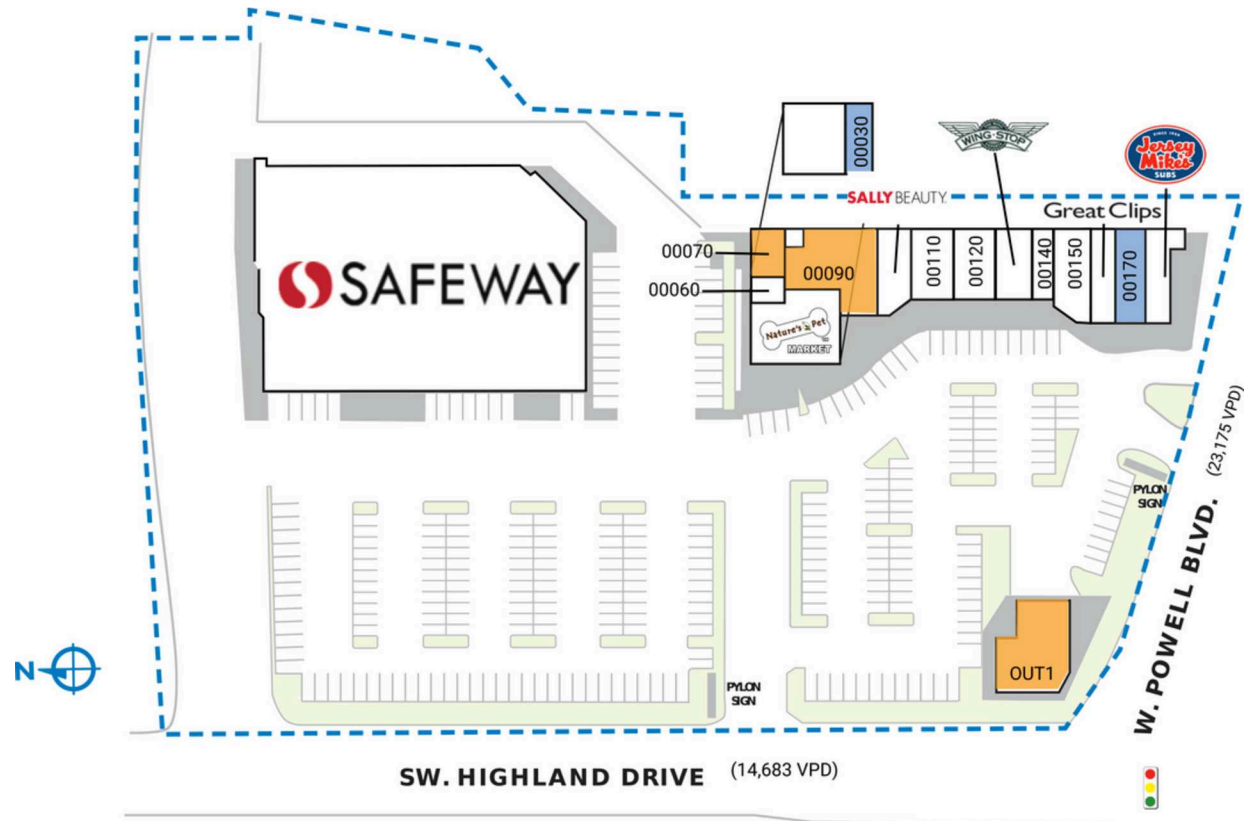

HIGHLAND FAIR

901 Sw Highland Drive | Gresham, OR 97080

SPACE	TENANT	SQ. FT.
OUT1	AVAILABLE	4,265 SF
00010	Safeway	46,673 SF
00030	COMING AVAILABLE	1,400 SF
00050	Nature's Pet Market	2,621 SF
00060	Brothers Barbershop	500 SF
00070	AVAILABLE	595 SF
00090	AVAILABLE	2,139 SF
00100	Sally Beauty Supply	1,700 SF
00110	Dotty's Deli	1,856 SF
00120	USA Nails	1,750 SF
00130	Wingstop	1,250 SF
00140	Quick Stop Smoke Shop	1,000 SF
00150	Joy Teriyaki	2,026 SF
00160	Great Clips	1,050 SF
00170	AVAILABLE	1,770 SF
00180	Jersey Mike's	1,600 SF
TOTAL SQ. FT.		72,195

SITE LEGEND	
 Available	 Occupied
 Leased (not occupied)	 Owned by Others
 Site Boundary	

DISCLAIMER - This site plan is for general information purposes only and is not intended to constitute representations and warranties by Landlord as to the ownership of the real property depicted herein or the identity or nature of any occupants thereof.