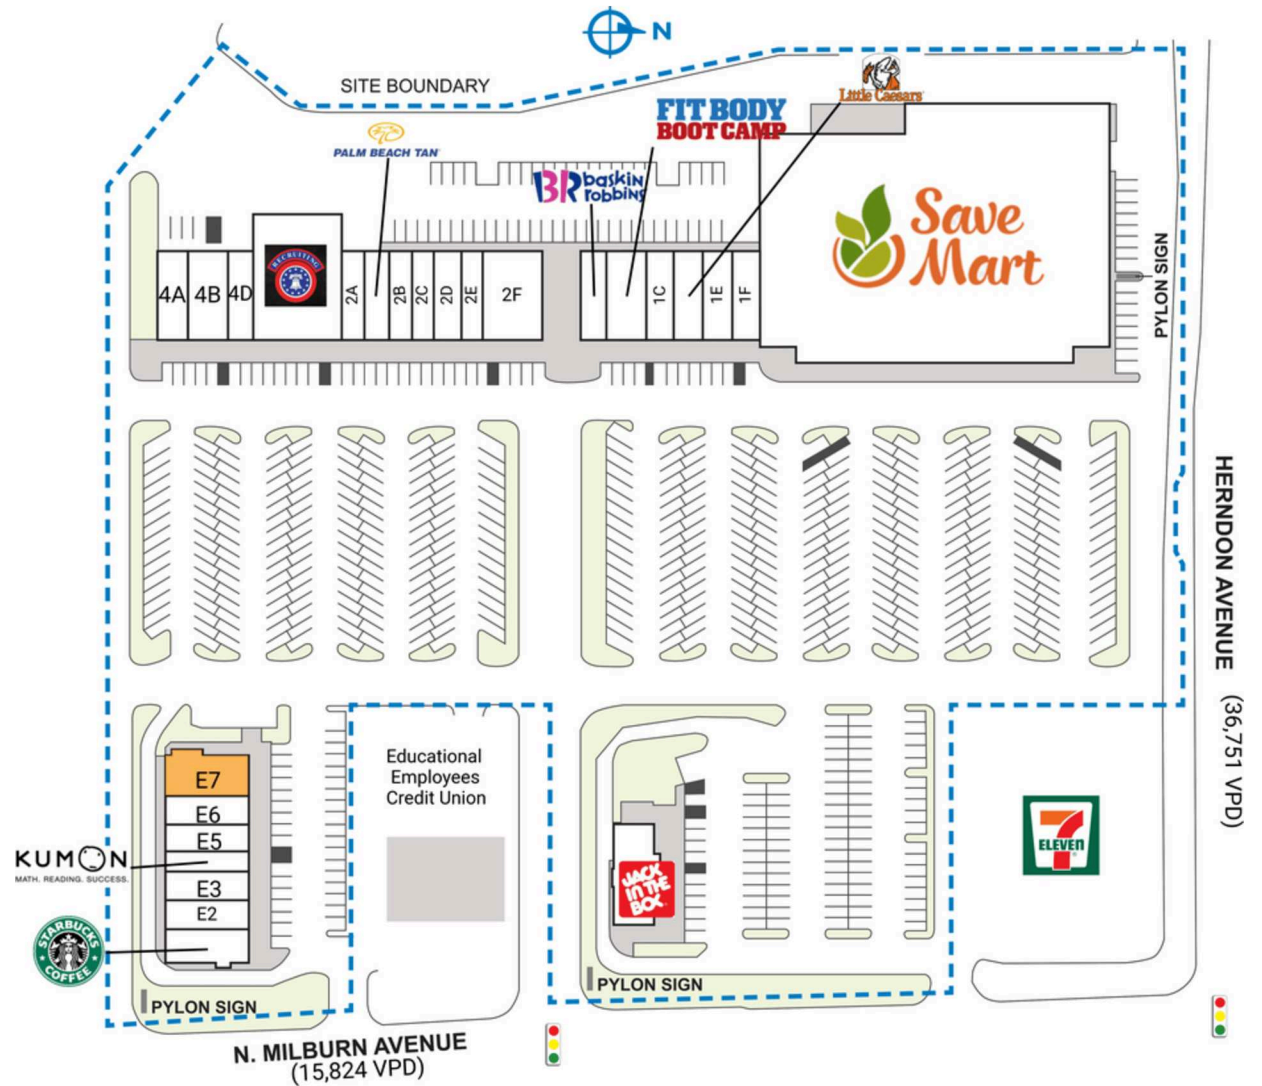

# HERNDON PLACE

6797 Milburn Avenue | Fresno, CA 93722

SPACE	TENANT	SQ. FT.			SQ. FT.
E1	Starbucks	1,700 SF	2A	KidCreate Studio	1,085 SF
E2	Zaytoona	1,400 SF	2AB	Palm Beach Tan	1,700 SF
E3	Senor Aji	1,500 SF	2B	Sandy's Beauty & Brows	1,265 SF
E4	Kumon Learning Center	1,040 SF	2C	Havana House Smoke Shop	1,050 SF
E5	Chatore	1,500 SF	2D	Happy Feet Reflexology	1,400 SF
E6	Jean Jacque Machado	1,494 SF	2E	PostalAnnex	1,050 SF
<b>E7</b>	<b>AVAILABLE</b>	<b>2,053 SF</b>	2F	Toledo's Mexican Restaurant	3,430 SF
JiB	Jack in the Box	2,777 SF	4A	Milburn Dental	1,600 SF
MJRA	Save Mart Supermarkets	48,316 SF	4B	Ha Ha Sushi	2,700 SF
IA	Baskin Robbins	1,400 SF	4D	Rio Acai Bowls	1,300 SF
IB	Fit Body Boot Camp	2,345 SF	4E	US Armed Forces Recruiting	7,000 SF
IC	US Armed Forces Recruiting	1,400 SF		<b>TOTAL SQ. FT.</b>	<b>95,155</b>
ID	Little Caesars	1,540 SF			
IE	Haircuts Plus	1,610 SF			

**SITE LEGEND**

- Available
- Leased (not occupied)
- Site Boundary
- Occupied
- Owned by Others

DISCLAIMER - This site plan is for general information purposes only and is not intended to constitute representations and warranties by Landlord as to the ownership of the real property depicted herein or the identity or nature of any occupants thereof.